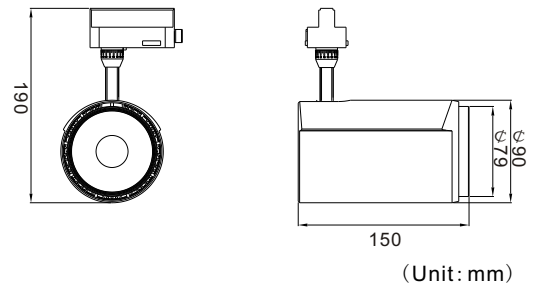

LED Track light: RT9025

Product Description

Tack light RT9025 originally researched and developed by KWT, high-end spotlight with interior driver, design inspiration from peopel's double-eyelid eyes, 90mm diameter face cover, integrated molded lamp housing of CNC aluminum, international top COB CITIZEN chip, plus KWT-oriented glare-free reflector and KWT exclusive non-flicker driver, stable specifications, glare-free, good heat sink, brilliant quality, more than 40,000 hours life span.

Technical Parameter

Nominal wattage	25W
Input Voltage	220-240V 50/60Hz
Color temperature	2700k/3000k/4000k
Color rendering index	Ra>90
Beam angle	12°/24°/36°
2700k Luminous flux	12° 2100lm/24° 2130lm/36° 2120lm
3000k Luminous flux	12° 2200lm/24° 2180lm/36° 2180lm
4000k Luminous flux	12° 2470lm/24° 2440lm/36° 2420lm
Product color	Silver/White/Black
Dimming	No Dim/Triac Dim
Connection type	2 wires/3 wires(1-phase)/4 wires(3-phase)
Type of protection	IP20
Protection class	II
Operation temperature	-20°C-50°C
Warranty	5years

Ordering Information

Example:RT9025-C927DF-S-12°

RT	90	25	C	9	27	D	F	S	12°
Type	Lamp body diameter	Wattage	LED	CRI	CCT	Optical type	Dimming	Product Color	Beam Angle
RT Track Light	90 90mm	20 20W 25 25W 30 30W 35 35W	C CITIZEN	8 >80 9 >90	27 2700K 30 3000K 40 4000K	D Reflector+ Lens	F No Dim	S Silver B Black W White	12° 24° 36°