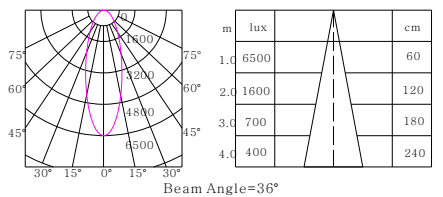

RT9030-C930D