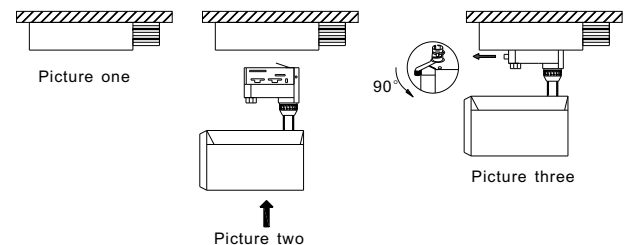

Installation

1. Please install the related track rail before installing the light (Picture one)
2. Aim the track head to the track rail then push up, make sure the track head fits totally into the track rail (Picture two)
3. After installing the track head into the track rail, rotate the connector spindle 90° as below (Picture three)