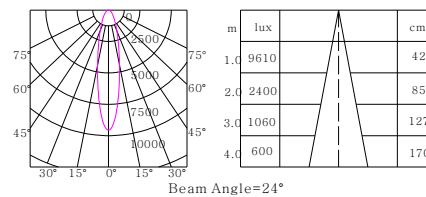

LED Track light: RT9030

Product features

- High Ra > 90, Low SDCM < 3
- High efficacy, high illuminance
- Glare-free design, perfect light spot and accurate beam angle
- Non-flicker driver for superior surrounding lighting requirement
- Integrated molded light housing with convective holes for better heat dissipation, interior driver, low-temperature operation guaranteed
- Refined components and design, guarantee a long life span of over 40,000 hours
- Rotatable horizontal 355° and vertical 90°

Logistical Data

Product model	RT9030	
Packaging unit	Folding carton box	Shipping carton box
Packaging Qty	1pcs	18pcs
Dimensions (Lx Wx H)	135×135×290mm	425×600×430mm
Volume	5.29 dm³	109.65 dm³
Gross weight	1.14kg	22.62kg

Test Data

RT9030-C927D