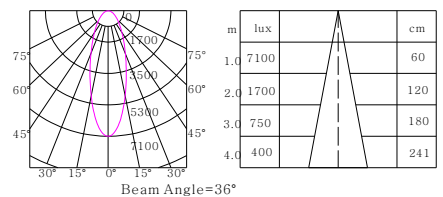

RT9030-C940D