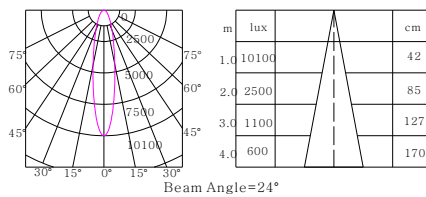

RT9030-C930D