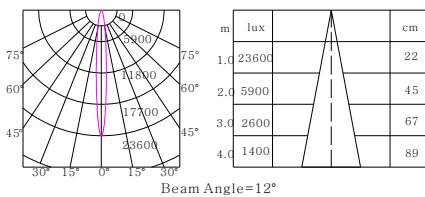

RT9030-C930D