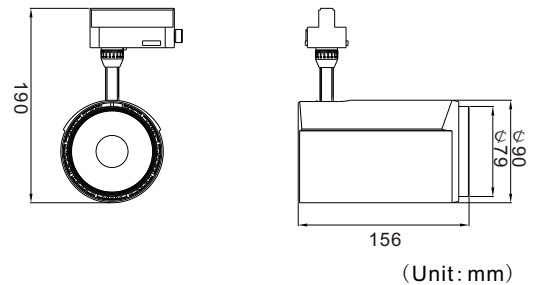

LED Track light: RT9030

Product Description

Tack light RT9030 originally researched and developed by KWT, high-end spotlight with interior driver, design inspiration from peopel's double-eyelid eyes, 90mm diameter face cover, integrated molded lamp housing of CNC aluminum, international top COB CITIZEN chip, plus KWT-oriented glare-free reflector and KWT exclusive non-flicker driver, stable specifications, glare-free, good heat sink, brilliant quality, more than 40,000 hours life span.

Technical Parameter

Nominal wattage	30W
Input Voltage	220-240V 50/60Hz
Color temperature	2700k/3000k/4000k
Color rendering index	Ra>90
Beam angle	12°/24°/36°
2700k Luminous flux	12° 2380lm/24° 2330lm/36° 2310lm
3000k Luminous flux	12° 2280lm/24° 2670lm/36° 2650lm
4000k Luminous flux	12° 2910lm/24° 2910lm/36° 2910lm
Product color	Silver/White/Black
Dimming	No Dim
Connection type	2 wires/3 wires(1-phase)/4 wires(3-phase)
Type of protection	IP20
Protection class	II
Operation temperature	-20℃-50℃
Warranty	5years

Ordering Information

Example:RT9030-C927DF-S-12°

RT	90	30	C	9	27	D	F	S	12°
Type	Lamp body diameter	Wattage	LED	CRI	CCT	Optical type	Dimming	Product Color	Beam Angle
RT Track Light	90 90mm	20 20W 25 25W 30 30W 35 35W	C CITIZEN	8 >80 9 >90	27 2700K 30 3000K 40 4000K	D Reflector+ Lens	F No Dim	S Silver B Black W White	12° 24° 36°

more details please refer to our website www.kwtled.com

LED Track light: RT9030

Product features

- High Ra > 90, Low SDCM < 3
- High efficacy, high illuminance
- Glare-free design, perfect light spot and accurate beam angle
- Non-flicker driver for superior surrounding lighting requirement
- Integrated molded light housing with convective holes for better heat dissipation, interior driver, low-temperature operation guaranteed
- Refined components and design, guarantee a long life span of over 40,000 hours
- Rotatable horizontal 355° and vertical 90°