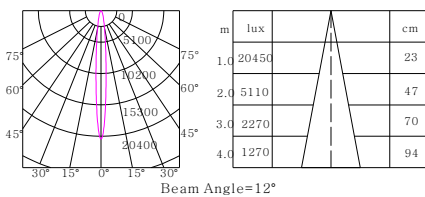

RT9030-C940D