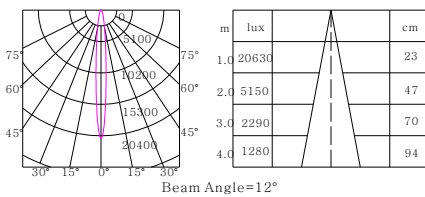

LED Track light: RT9030

Product features

- High Ra > 90, Low SDCM < 3
- High efficacy, high illuminance
- Glare-free design, perfect light spot and accurate beam angle
- Non-flicker driver for superior surrounding lighting requirement
- Integrated molded light housing with convective holes for better heat dissipation, interior driver, low-temperature operation guaranteed
- Refined components and design, guarantee a long life span of over 40,000 hours
- Rotatable horizontal 355° and vertical 90°

Logistical Data

Product model	RT9030	
Packaging unit	Folding carton box	Shipping carton box
Packaging Qty	1pcs	18pcs
Dimensions (Lx Wx H)	135×135×290mm	425×600×430mm
Volume	5.29 dm³	109.65 dm³
Gross weight	1.14kg	22.62kg

Test Data

RT9030-C927D