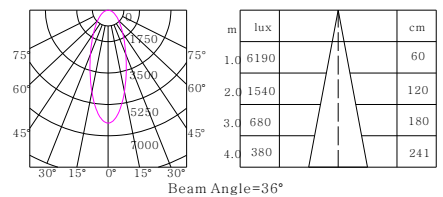

LED Track light: RT9030

Product features

- High Ra > 90, Low SDCM < 3
- High efficacy, high illuminance
- Glare-free design, perfect light spot and accurate beam angle
- Non-flicker driver for superior surrounding lighting requirement
- Integrated molded light housing with convective holes for better heat dissipation, interior driver, low-temperature operation guaranteed
- Refined components and design, guarantee a long life span of over 40,000 hours
- Rotatable horizontal 355° and vertical 90°

Logistical Data

Product model	RT9030	
Packaging unit	Folding carton box	Shipping carton box
Packaging Qty	1pcs	18pcs
Dimensions (Lx Wx H)	135×135×290mm	425×600×430mm
Volume	5.29 dm³	109.65 dm³
Gross weight	1.14kg	22.62kg

Test Data

RT9030-C927D