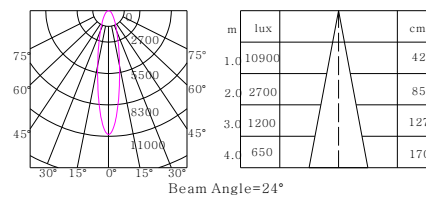

RT9030-C940D