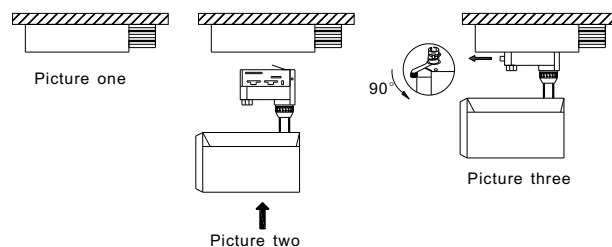

## Installation

1. Please install the related track rail before install the light (Picture one)
2. Aim the track head to the track rail then push up, make sure the track head are total match into the track rail (Picture two)
3. After install the track head into the track rail, rotate the connector spindle 90° as below (Picture three)