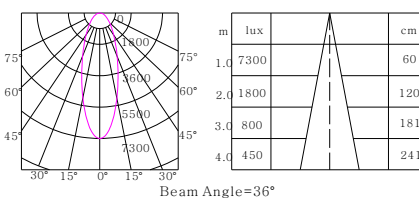

RT9035-C930D