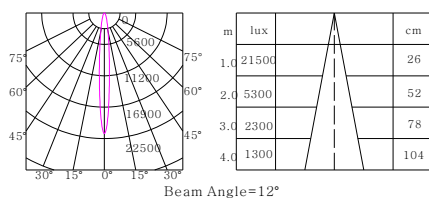

RT9035-C930D