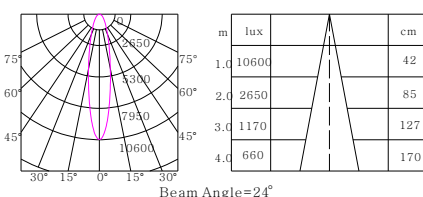

LED Track light: RT9035

Product features

- High Ra > 90, Low SDCM < 3
- High efficacy, high illuminance
- Glare-free design, perfect light spot and accurate beam angle
- Non-flicker driver for superior surrounding lighting requirement
- Integrated molded light housing with convective holes for better heat dissipation, interior driver, low-temperature operation guaranteed
- Refined components and design, guarantee a long life span of over 40,000 hours
- Rotatable horizontal 355° and vertical 90°

Logistical Data

Product model	RT9035	
Packaging unit	Folding carton box	Shipping carton box
Packaging Qty	1 pcs	18 pcs
Dimensions (Lx Wx H)	135×135×290mm	425×600×430mm
Volume	5.29 dm³	109.65 dm³
Gross weight	1.14kg	22.62kg

More details please refer to our website www.kwtled.com >>>>>>>>

Test Data

RT9035-C927D