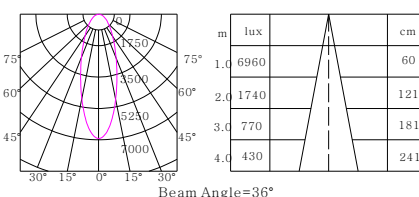

LED Track light: RT9035

Product features

- High Ra > 90, Low SDCM < 3
- High efficacy, high illuminance
- Glare-free design, perfect light spot and accurate beam angle
- Non-flicker driver for superior surrounding lighting requirement
- Integrated molded light housing with convective holes for better heat dissipation, interior driver, low-temperature operation guaranteed
- Refined components and design, guarantee a long life span of over 40,000 hours
- Rotatable horizontal 355° and vertical 90°

Logistical Data

Product model	RT9035	
Packaging unit	Folding carton box	Shipping carton box
Packaging Qty	1 pcs	18 pcs
Dimensions (Lx Wx H)	135×135×290mm	425×600×430mm
Volume	5.29 dm³	109.65 dm³
Gross weight	1.14kg	22.62kg

More details please refer to our website www.kwtled.com >>>>>>>>

Test Data

RT9035-C927D