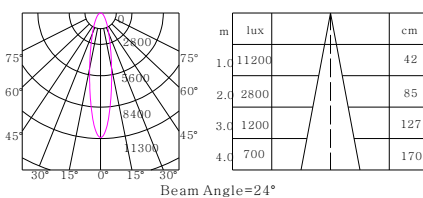

RT9035-C930D