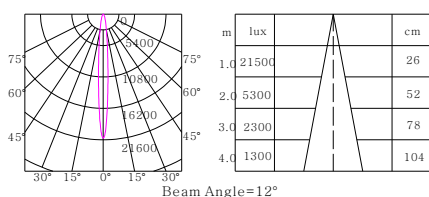

LED Track light: RT9035

Product features

- High Ra > 90, Low SDCM < 3
- High efficacy, high illuminance
- Glare-free design, perfect light spot and accurate beam angle
- Non-flicker driver for superior surrounding lighting requirement
- Integrated molded light housing with convective holes for better heat dissipation, interior driver, low-temperature operation guaranteed
- Refined components and design, guarantee a long life span of over 40,000 hours
- Rotatable horizontal 355° and vertical 90°

Logistical Data

Product model	RT9035	
Packaging unit	Folding carton box	Shipping carton box
Packaging Qty	1 pcs	18 pcs
Dimensions (Lx Wx H)	135×135×290mm	425×600×430mm
Volume	5.29 dm³	109.65 dm³
Gross weight	1.14kg	22.62kg

More details please refer to our website www.kwtled.com >>>>>>>>

Test Data

RT9035-C927D