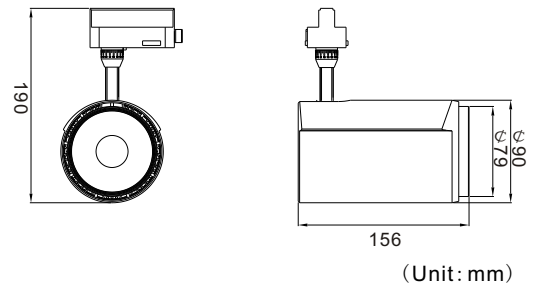

LED Track light: RT9035

Product Description

Tack light RT9035 originally researched and developed by KWT, high-end spotlight with interior driver, design inspiration from peopel's double-eyelid eyes,90mm diameter face cover, integrated molded lamp housing of CNC aluminum, international top COB CITIZEN chip, plus KWT-oriented glare-free reflector and KWT exclusive non-flicker driver, stable specifications, glare-free, good heat sink, brilliant quality, more than 40,000 hours life span.

Technical Parameter

Nominal wattage	35W
Input Voltage	220-240V 50/60Hz
Color temperature	2700k/3000k/4000k
Color rendering index	Ra>90
Beam angle	12°/24°/36°
2700k Luminous flux	12° 2650lm/24° 2800lm/36° 2870lm
3000k Luminous flux	12° 2750lm/24° 2970lm/36° 3020lm
4000k Luminous flux	12° 3060lm/24° 3260lm/36° 3330lm
Product color	Silver/White/Black
Dimming	No Dim
Connection type	2 wires/3 wires(1-phase)/4 wires(3-phase)
Type of protection	IP20
Protection class	II
Operation temperature	-20°C-50°C
Warranty	5years