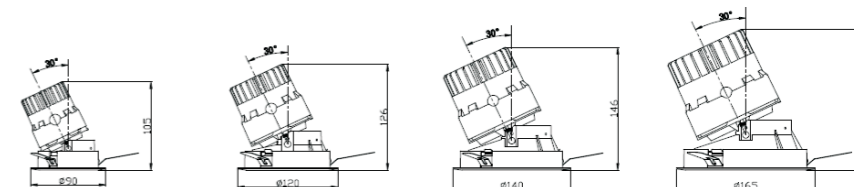

Dimensions 产品尺寸 (Unit: mm)

7W/11W 15W 24W 34W