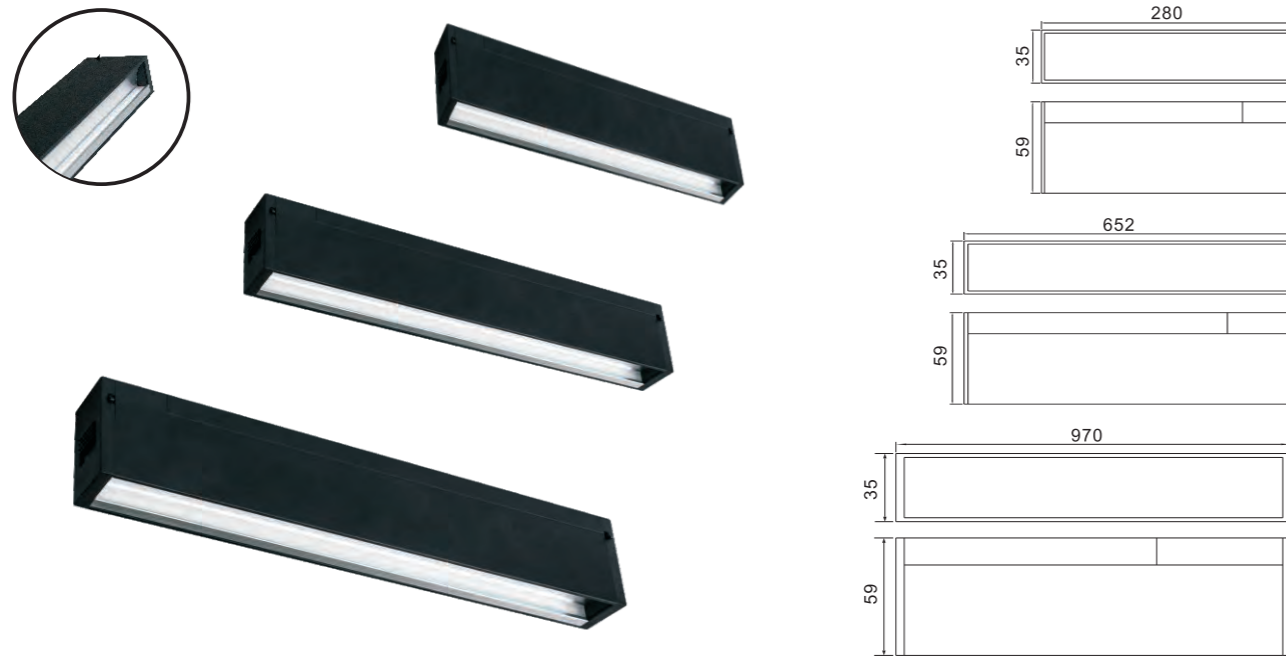

M-Wall Washer Light Series 磁吸偏光洗墙灯系列

Product Specifications 产品规格

Item No.: MW300 MW640 MW960

Power: 10W / 20W / 30W

Beam Angle: Partial flooding angle 120°

Light Source: OSRAM SMD

Colour Temperature: 2700K / 3000K / 4000K / 5000K

Colour: Sand white / Sand black

CRI: > 90

Material: Aluminium

Input Voltage: DC 24V

Dim: 0-10V / Dali Dimmable

产品型号: MW300 MW640 MW960

功率: 10W / 20W / 30W

光束角: 偏泛光角度120°

光源: 欧司朗

色温: 2700K / 3000K / 4000K / 5000K

颜色: 砂纹白 / 砂纹黑

显指: > 90

材质: 型材铝

输入电压: DC 24V

调光方式: 0-10V / Dali调光