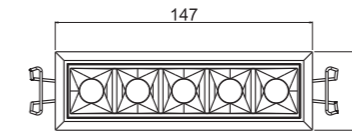

Dimensions 产品尺寸 (Unit: mm)

LTD0102
1LED/2W

37x37mm

LTD0104
2LED/4W

68x37mm

LTD0510
5LED/10W

140x37mm

LTD1020
10LED/20W