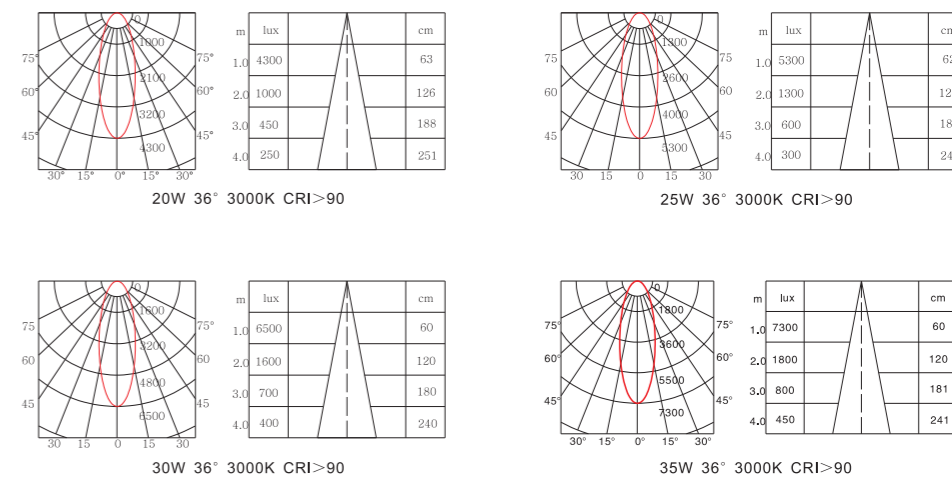

Order Information 产品信息

Mode 型号	Power 功率	Input voltage 输入电压	LED Current 电流	CCT 色温	Luminous Flux 光通量	CRI 显指	PF 功率因数
RC9020-930XY RC9020-940XY	20W	AC100-240/220-240V 50/60Hz	480mA	3000K 4000K	12° 1770lm/24° 1750lm/36° 1800lm 12° 1920lm/24° 1920lm/36° 1950lm	>90	≥0.95
RC9025-930XY RC9025-940XY	25W	AC100-240/220-240V 50/60Hz	600mA	3000K 4000K	12° 2200lm/24° 2180lm/36° 2180lm 12° 2470lm/24° 2440lm/36° 2420lm	>90	≥0.95
RC9030-930XY RC9030-940XY	30W	AC100-240/220-240V 50/60Hz	720mA	3000K 4000K	12° 2280lm/24° 2670lm/36° 2650lm 12° 2910lm/24° 2910lm/36° 2910lm	>90	≥0.95
RC9035-930XY RC9035-940XY	35W	AC100-240/220-240V 50/60Hz	850mA	3000K 4000K	12° 2750lm/24° 2970lm/36° 3020lm 12° 3060lm/24° 3260lm/36° 3330lm	>90	≥0.95

Remark 备注: X=F(ON-OFF) X=A(0-10V Dim) X=T(Triac Dim) X=D(Dali Dim) X=N(Without Driver) Y=B(Black) Y=W(White)