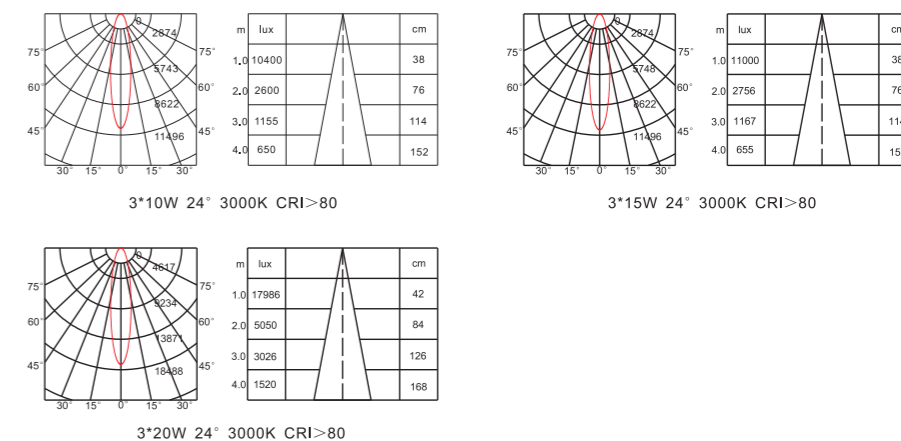

CITIZEN COB

<3

3*10W/3*15W/3*20W

Black/White

15° / 24°

260*100/345*120/460*160mm

AC100-240/220-240V 50/60Hz

5 Years Warranty
5年质保

>90

GLS/M/L03 Series

GL series of face frames using die-casting molding, advanced aluminum radiator, use lens and reflector combination of optical systems, top COB CITIZEN chip, Equipped with KWT independent research and development of high-quality driver. convenient, more than 40,000 hours.

GL系列面框采用压铸成型，使用先进的铝合金散热器，采用透镜和反光镜组合的光学原理，角度精准。高品质西铁城光源，搭配金瓦特自主研发的高品质恒流驱动电源，可调光，高效率，无频闪，整灯寿命超过40,000小时。

Order Information 产品信息

Mode 型号	Power 功率	LED Current 电流	CCT 色温	Luminous Flux 光通量	CRI 显指	PFC 功率因数
GLS0310-930XY	3*10W	720mA	3000K	15° 2714lm/24° 2867lm	>90	≥0.95
GLS0310-940XY	3*10W	720mA	4000K	15° 2912lm/24° 3030lm	>90	≥0.95
GLM0315-930XY	3*15W	1080mA	3000K	15° 4526lm/24° 4612lm	>90	≥0.95
GLM0315-940XY	3*15W	1080mA	4000K	15° 4589lm/24° 4674lm	>90	≥0.95
GLL0320-930XY	3*20W	1400mA	3000K	15° 6410lm/24° 6534lm	>90	≥0.95
GLL0320-940XY	3*20W	1400mA	4000K	15° 6480lm/24° 6614lm	>90	≥0.95

Remark 备注: X=F(ON-OFF) X=A(0-10V Dim) X=T(Triac Dim) X=D(Dali Dim) X=N(Without Driver) Y=B(Black) Y=W(White)