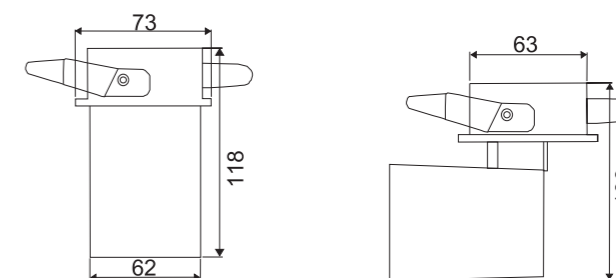

Advantages 产品优势

- All of parts designed and produced by KWT own tools
- Die-cast aluminium heatsink to meet economic price
- Square , Round ,Single head and double heads type for options
- The light head can stretch out and draw back base on project request
- CITIZEN COB LED with step 2 to ensure the SDCM <3
- CRI>90Ra For standard production line.
- Dimmable type : Triac/0-10V/Dali/Wi-Fi/Blue Tooth
- CCT dimmable is available : 2500K-3000k / 2700K-5000K
- Customized funcation is available

- 所有配件均由KWT自己设计、自己开模生产
- 压铸灯体，性价比更高
- 有圆形、方形单头和双头款式供选择
- 根据使用方式和将灯头拉出和缩进去选择功能
- 西铁城2步光源，确保色容差真正能够小于3
- 高显色指数，标准产品均为90Ra
- 各种调光可选：Triac/0-10V/Dali/Wi-Fi/Blue Tooth
- 调色温可选：2500K-3000k / 2700K-5000K
- 接受定制

CITIZEN COB

SDCM <3

12W

Color Black/White

Lens(透镜): 12° /24° /36°

Reflector(反光杯): 15° /24° /38° /60°

φ 65mm

AC100-240/220-240V 50/60Hz

5 Years Warranty
5年质保

PORC7312 Series

PO Series Recessed Spotlight to meet any applications includes Hotel, Shopping Mall , Hospital , Metro Station,Apartment etc. Glare free UGR<19. No flickery , 5 Years warranty for options. Life time over 50,000hrs.

Operation temperature -25℃~+50℃.

PO 系列嵌入式射灯可广泛应用于酒店，商场，医院，地铁，火车站等场所的照明。款式简单大方，不失时尚，是照明和装饰的首选灯型。防眩光设计，无频闪，高显色指数，低色容差，5年质保。寿命长达50000小时，工作温度-25℃~+50℃。

Order Information 产品信息

Mode 型号	Power 功率	LED Current 电流	CCT 色温	Luminous Flux 光通量	CRI 显指	PFC 功率因数
PORC7312-927XY	12W	290mA	2700K	12° 1112lm/24° 1088lm/36° 1036lm	>90	≥0.9
PORC7312-930XY	12W	290mA	3000K	12° 1144lm/24° 1102lm/36° 1075lm	>90	≥0.9
PORC7312-940XY	12W	290mA	4000K	12° 1178lm/24° 1120lm/36° 1091lm	>90	≥0.9

Remark 备注: X=F(ON-OFF) X=A(0-10V Dim) X=T(Triac Dim) X=D(Dali Dim) X=N(Without Driver) Y=B(Black) Y=W(White)