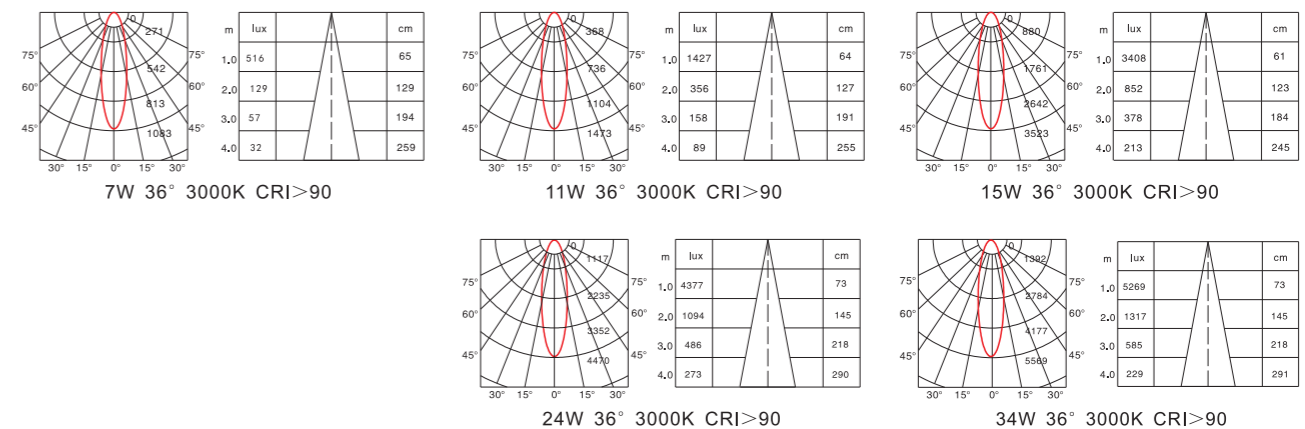

Order Information 产品信息

Mode 型号	Power 功率	LED Current 电流	CCT 色温	Luminous Flux 光通量	CRI 显指	PF 功率因数
RC7507F-927XY	7W	180mA	2700K	12° 340lm/24° 352lm/36° 419lm	>90	≥0.95
RC7507F-930XY			3000K	12° 356lm/24° 516lm/36° 550lm		
RC7507F-940XY			4000K	12° 377lm/24° 543lm/36° 565lm		
RC7511F-927XY	11W	300mA	2700K	12° 550lm/24° 642lm/36° 566lm	>90	≥0.95
RC7511F-930XY			3000K	12° 580lm/24° 670lm/36° 621lm		
RC7511F-940XY			4000K	12° 620lm/24° 752lm/36° 667lm		
RC10515F-927XY	15W	400mA	2700K	12° 1054lm/24° 1058lm/36° 1250lm	>90	≥0.95
RC10515F-930XY			3000K	12° 1053lm/24° 1117lm/36° 1367lm		
RC10515F-940XY			4000K	12° 1218lm/24° 1275lm/36° 1440lm		
RC12524F-927XY	24W	560mA	2700K	12° 1655lm/24° 2019lm/36° 1754lm	>90	≥0.95
RC12524F-930XY			3000K	12° 1748lm/24° 2109lm/36° 1862lm		
RC12524F-940XY			4000K	12° 1874lm/24° 2353lm/36° 1990lm		
RC15034F-927XY	34W	820mA	2700K	12° 2145lm/24° 2388lm/36° 2208lm	>90	≥0.95
RC15034F-930XY			3000K	12° 2304lm/24° 2823lm/36° 2274lm		
RC15034F-940XY			4000K	12° 2542lm/24° 3009lm/36° 2810lm		

Remark 备注: X=F(ON-OFF) X=A(0-10V Dim) X=T(Triac Dim) X=D(Dali Dim) X=N(Without Driver) Y=B(Black) Y=W(White)