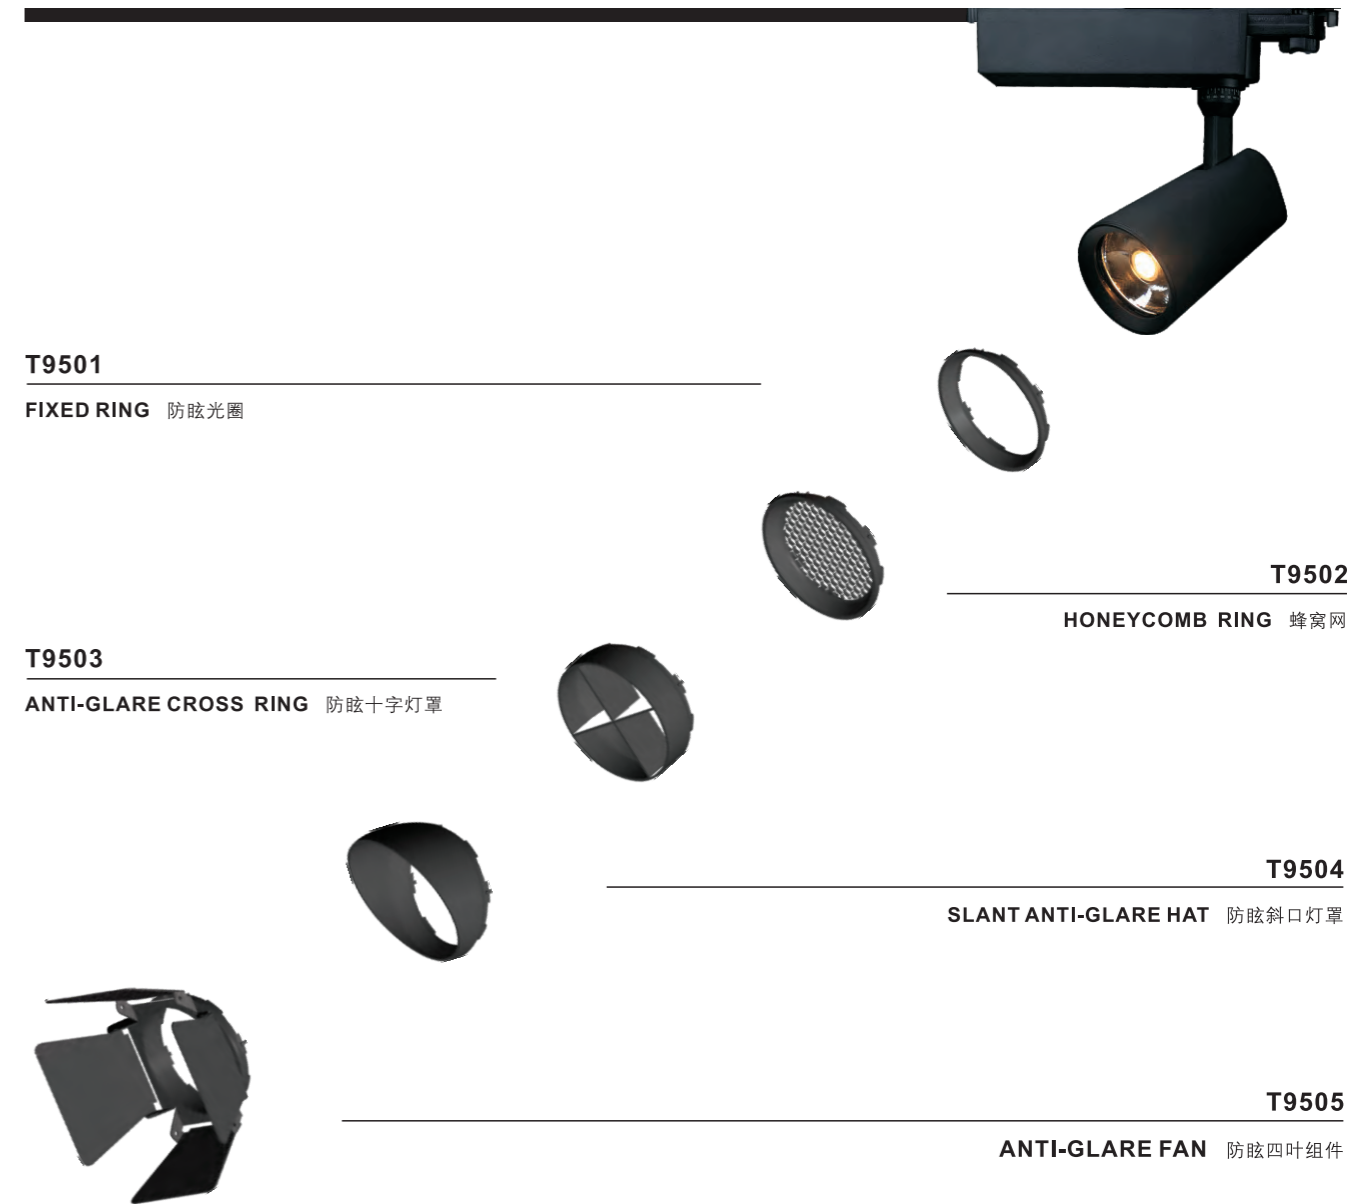

The Perfect Replace 替代金属卤素灯
Metal Halide 35W/70W 35W/70W
RT95

Advantages 产品优势

- High quality citizen COB, CRI>90, SDCM<3
- Advanced design of ultra-thin hybrid optical lens, with first-rate lighting control effect
- Avariety of spot shapes due to optical accessories, to meet the different lighting demand
- Anti-glare design with different anti-glare accessories
- Modularity structure, easier to assemble, install and disassemble
- Long life, >50,000 hours, 5 years warranty