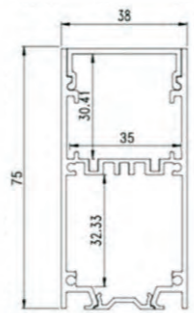

1. Connect freely,easy fixing
   - 5 different types of corner connectors application
   - End caps assembled by mechanical screws and magnet structure
   - Ladder type structure design,convenient for disassemble
   - Build-in 0-10V dimming function
   - UGR<19
2. 自由连接，安装简便
   - 5种不同的转角连接方式
   - 尾盖由螺丝和磁吸结构组成
   - 梯状结构，方便拆卸
   - 内置0-10V调光
   - UGR小于19