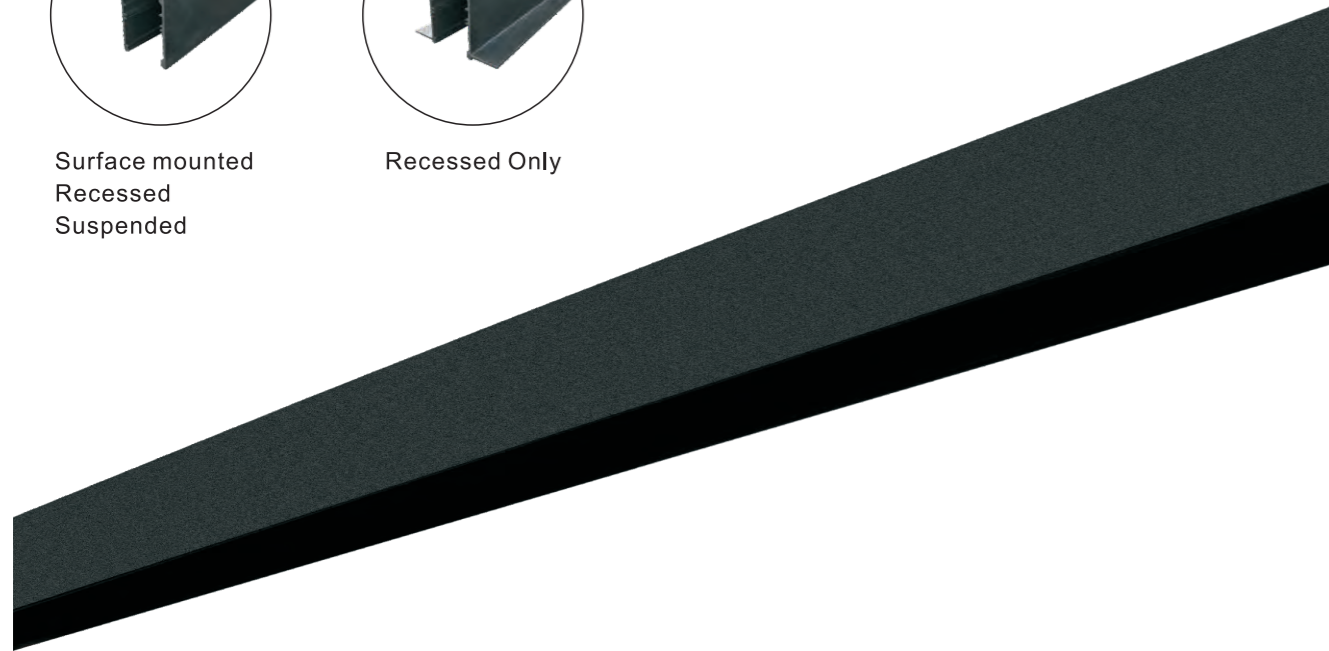

Tarck Series 轨道系列

Installation way 安装方式

Product Specifications 产品规格

Item No.: Track
Installs Way: Recessed with wings / Recessed
Suspension / Surface mounted
Length: 0.5M / 1M / 1.5M / 2M / 3M
Colour: Sand white / Sand black
Material: Aluminum
Output Voltage: 24V DC
Maximum load current: 16A
Track maximum load power: 384W track longest 20m

产品名称: 轨道
安装方式: 嵌装带边 / 嵌装 / 吊装 / 明装
长度: 0.5M / 1M / 1.5M / 2M / 3M
颜色: 砂纹白 / 砂纹黑
材质: 型材铝
输出电压: 24V DC
最大负载电流: 16A
轨道最大负载功率: 384W 轨道最长连接20米