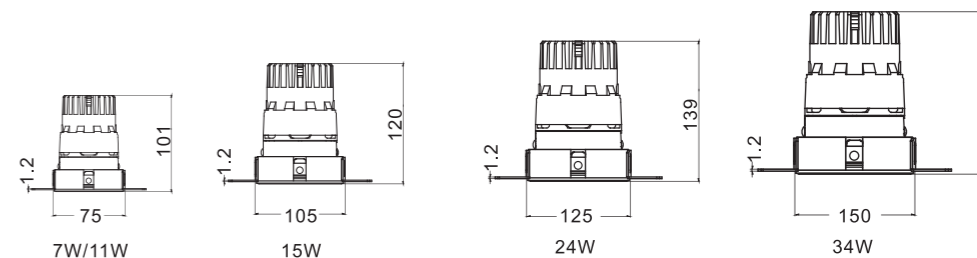

Dimensions 产品尺寸 (Unit: mm)

Photometric Diagram 光度分布图