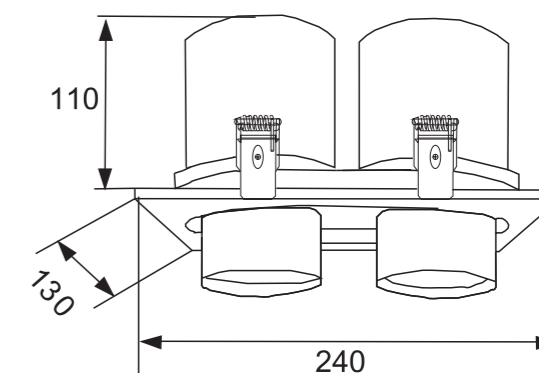

Dimensions 产品尺寸 (Unit: mm)

Photometric Diagram 光度分布图