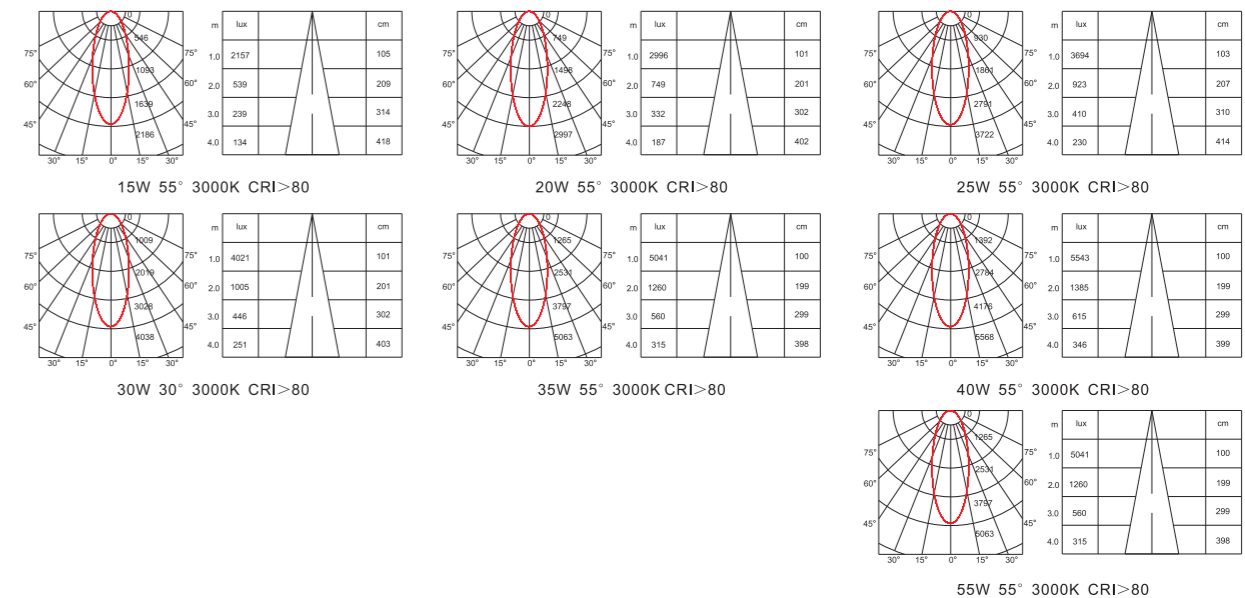

CITIZEN COB

SDCM <3

15W/20W/25W/30W/
35W/40W/55W

CRI >90

AC100-240/220-240V 50/60Hz

15° /24° /36° /55°

φ 155mm

5 YEAR
5 Years Warranty
5年质保

DLC05-B Series

DLC05-B are originally researched and developed by KWT, pure aluminum heat sink, the general design requirements with two reflector cups, two times optical principle, frost glass diffuser, first optics to use PC reflector, reflective rate>95%, second optics to use 1090 reflector, top quality CITIZEN COB, with KWT high quality exterior driver, dimmable, good heat sink, brilliant quality, more than 40,000 hours life span.

DLC05-B是由金瓦特自主设计研发，采用纯铝散热器，总体设计具有两个反光杯，高效雾面玻璃透光片，一次光学使用PC反射镜，反射率>95%，二次光学采用1090磨砂雾面反光镜，高品质西铁城光源，搭配金瓦特高品质外置恒流驱动电源，可调光，深度防眩，散热良好，质量稳定，整灯寿命超过40,000小时。

Order Information 产品信息

Mode 型号	Power 功率	LED Current 电流	CCT 色温	Luminous Flux 光通量			CRI 显指	PF 功率因数
DLC0515B-930XY DLC0515B-940XY	15W	360mA	3000K 4000K	15° 1525lm/24° 15° 1708lm/24°	1514lm/36° 1691lm/36°	1547lm/55° 1726lm/55°	1507lm 1667lm	>90 ≥0.95
DLC0520B-930XY DLC0520B-940XY	20W	480mA	3000K 4000K	15° 2055lm/24° 15° 2029lm/24°	2105lm/36° 2009lm/36°	2095lm/55° 2010lm/55°	2028lm 1978lm	>90 ≥0.95
DLC0525B-930XY DLC0525B-940XY	25W	600mA	3000K 4000K	15° 2407lm/24° 15° 2604lm/24°	2450lm/36° 2665lm/36°	2434lm/55° 2560lm/55°	2366lm 2535lm	>90 ≥0.95
DLC0530B-930XY DLC0530B-940XY	30W	720mA	3000K 4000K	15° 2728lm/24° 15° 3027lm/24°	2758lm/36° 3004lm/36°	2751lm/55° 2986lm/55°	2717lm 2855lm	>90 ≥0.95
DLC0535B-930XY DLC0535B-940XY	35W	850mA	3000K 4000K	15° 3276lm/24° 15° 3392lm/24°	3313lm/36° 3396lm/36°	3318lm/55° 3329lm/55°	3217lm 3362lm	>90 ≥0.95
DLC0540B-930XY DLC0540B-940XY	40W	960mA	3000K 4000K	15° 3710lm/24° 15° 3907lm/24°	3688lm/36° 3757lm/36°	3831lm/55° 3777lm/55°	3602lm 3702lm	>90 ≥0.95
DLC0555B-930XY DLC0555B-940XY	55W	1300mA	3000K 4000K	15° 5295lm/24° 15° 5059lm/24°	5286lm/36° 5225lm/36°	5255lm/55° 5329lm/55°	5065lm 5217lm	>90 ≥0.95

Remark 备注: X=F(ON-OFF) X=A(0-10V Dim) X=T(Triac Dim) Y=B(Black) Y=W(White)