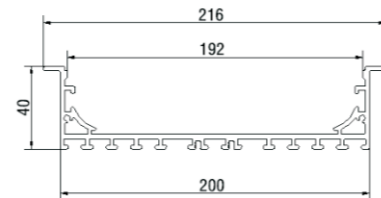

- Connect freely,easy fixing
- 5 different types of corner connectors application
- End caps assembled by mechanical screws and magnet structure
- Ladder type structure design,convenient for disassemble
- Build-in 0-10V dimming function
- UGR<19
- 自由连接，安装简便
- 5种不同的转角连接方式
- 尾盖由螺丝和磁吸结构组成
- 梯状结构，方便拆卸
- 内置0-10V调光
- UGR小于19