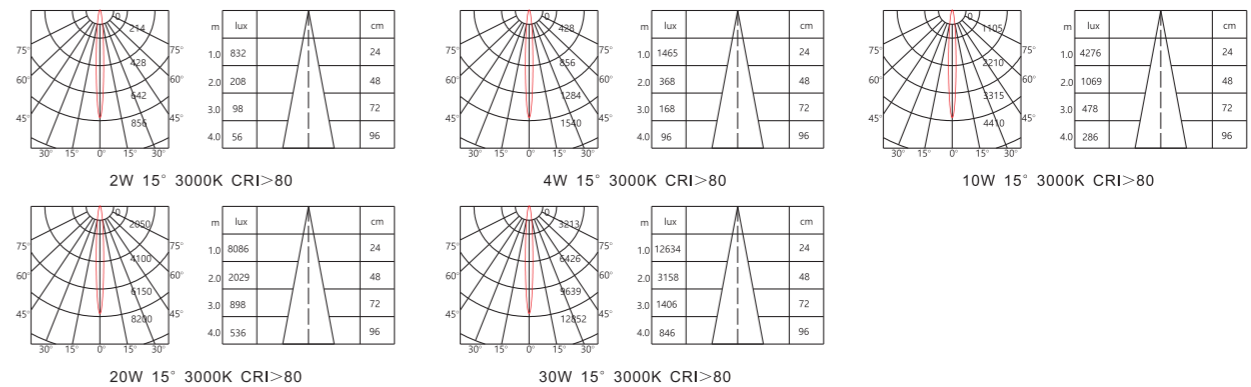

Photometric Diagram 光度分布图

Order Information 产品信息

Mode 型号	Power 功率	LED Current 电流	CCT 色温	Luminous Flux 光通量	CRI 显指	PFC 功率因数
LTD0102-930XY LTD0102-940XY LTD0102-960XY	2W	50mA	3000K 4000K 6000K	133lm 145lm 141lm	>90	≥0.95
LTD0204-930XY LTD0204-940XY LTD0204-960XY	4W	100mA	3000K 4000K 6000K	256lm 273lm 268lm	>90	≥0.95
LTD0510-930XY LTD0510-940XY LTD0510-960XY	10W	250mA	3000K 4000K 6000K	679lm 726lm 708lm	>90	≥0.95
LTD1020-930XY LTD1020-940XY LTD1020-960XY	20W	480mA	3000K 4000K 6000K	1452lm 1553lm 1536lm	>90	≥0.95
LTD1530-930XY LTD1530-940XY LTD1530-960XY	30W	950mA	3000K 4000K 6000K	2927lm 3131lm 3018lm	>90	≥0.95

Remark 备注: X=F(ON-OFF) X=A(0-10V Dim) X=T(Triac Dim) X=D(Dali Dim) X=N(Without Driver) Y=B(Black) Y=W(White)