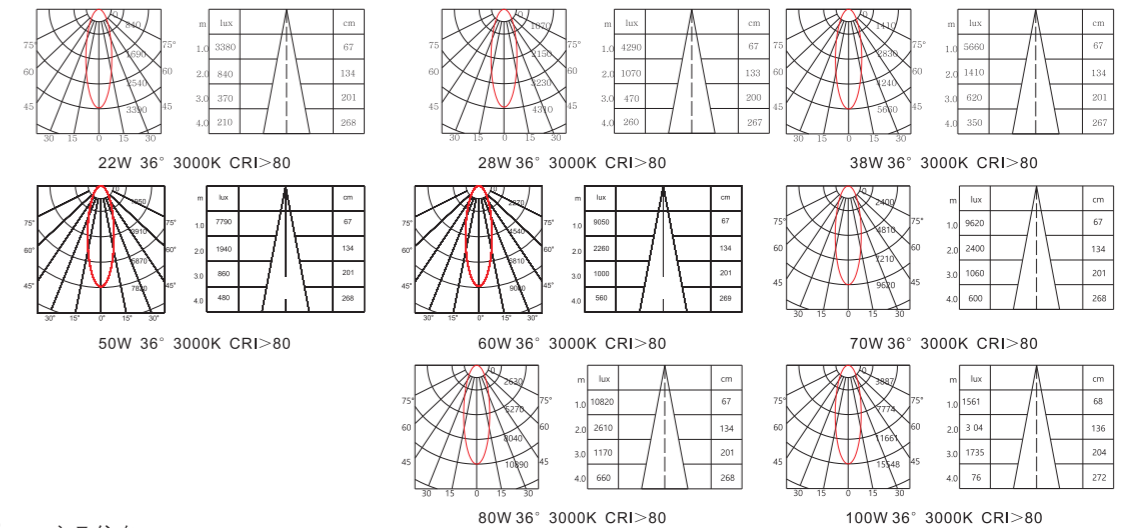

Order Information 产品信息

Mode 型号	Power 功率	LED Current 电流	CCT 色温	Luminous Flux 光通量	CRI 显指	PF 功率因数
DLC1022A-930XY DLC1022A-940XY	22W	520mA	3000K 4000K	1960lm 2050lm	>90	≥0.95
DLC1028A-930XY DLC1028A-940XY	28W	700mA	3000K 4000K	2480lm 2590lm	>90	≥0.95
DLC1038A-930XY DLC1038A-940XY	38W	900mA	3000K 4000K	3230lm 3430lm	>90	≥0.95
DLC1050A-930XY DLC1050A-940XY	50W	1200mA	3000K 4000K	4510lm 4740lm	>90	≥0.95
DLC1060A-930XY DLC1060A-940XY	60W	1500mA	3000K 4000K	5220lm 5380lm	>90	≥0.95
DLC1070A-930XY DLC1070A-940XY	70W	1700mA	3000K 4000K	5570lm 6380lm	>90	≥0.95
DLC1080A-930XY DLC1080A-940XY	80W	1900mA	3000K 4000K	6480lm 6980lm	>90	≥0.95
DLC10100A-930XY DLC10100A-940XY	100W	2400mA	3000K 4000K	8825lm 9166lm	>90	≥0.95

Remark 备注: X=F(ON-OFF) X=A(0-10V Dim) X=T(Triac Dim) X=D(Dali Dim) X=N(Without Driver) Y=B(Black) Y=W(White)