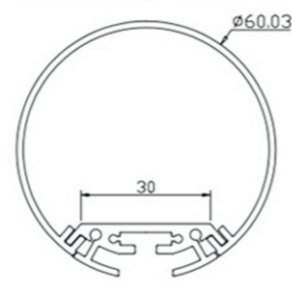

- Connect freely,easy fixing
- 5 different types of corner connectors application
- End caps assembled by mechanical screws and magnet structure
- Ladder type structure design,convenient for disassemble
- Build-in 0-10V dimming function
- UGR<19
- 自由连接，安装简便
- 5种不同的转角连接方式
- 尾盖由螺丝和磁吸结构组成
- 梯状结构，方便拆卸
- 内置0-10V调光
- UGR小于19