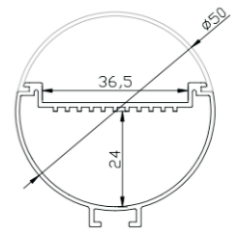

1. Connect freely,easy fixing
   - 5 different types of corner connectors application
   - End caps assembled by mechanical screws and magnet structure
   - Ladder type structure design,convenient for disassemble
   - Build-in 0-10V dimming function
   - UGR<19
2. 自由连接，安装简便
   - 5种不同的转角连接方式
   - 尾盖由螺丝和磁吸结构组成
   - 梯状结构，方便拆卸
   - 内置0-10V调光
   - UGR小于19