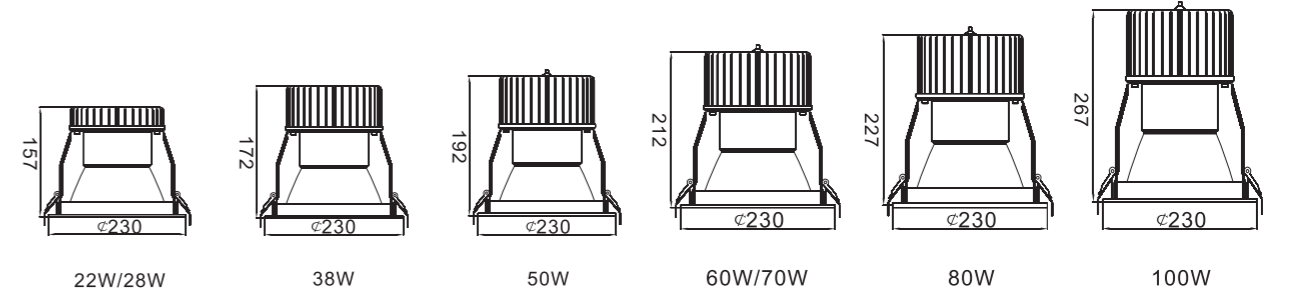

DLC08-B Series

DLC08-B downlights use high quality original CITIZEN COB LED. The general design requirements with two reflector cups, two times optical principle, frosted glass diffuser, pure aluminum heatsink. Many different wattage for options. The max wattage could reach 100W. Glareless, gentle light. Widely to use in industry, high ceiling, high space or glareless requirements exclusive place.

DLC08-B是由金瓦特自主设计研发, 采用纯铝散热器, 总体设计具有两个反光杯, 高效雾面玻璃透光片, 一次光学使用PC反射镜, 反射率>95%, 二次光学采用1090磨砂雾面反光镜, 高品质西铁城光源, 搭配金瓦特高品质外置恒流驱动电源, 可调光, 深度防眩, 散热良好, 质量稳定, 整灯寿命超过40,000小时。

Photometric Diagram 光度分布图