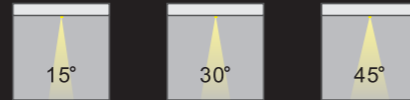

LTG Series

Advantages 产品优势

1. All of parts designed and produced by KWT own tools
   - Aluminium profile heatsink to meet best heat dissipation
   - Different Length and power to meet project request
   - Recessed type with trim and trimless
   - Gimbal and fixed type for option
   - Osram LED with step 3 to ensure the SDCM <3
   - CRI>90Ra For standard production line .
   - Dimmable type : Triac/0-10V/Dali/Wi-Fi/Blue Tooth
   - CCT dimmable is available : 2500K-3000k / 2700K-5000K
   - Customized funcation is available
2. 所有配件均由KWT 自己设计、自己开模生产
   - 型材灯体，散热更好
   - 根据应用场所可选择不同长度和功率
   - 嵌入式安装，有边和无边供选择
   - 固定和转动灯体可选
   - 欧司朗3步光源，确保色容差真正能够小于3
   - 高显色指数，标准产品均大于90Ra
   - 各种调光可选：Triac/0-10V/Dali/Wi-Fi/Blue Tooth
   - 调色温可选：2500K-3000k / 2700K-5000K
   - 接受定制

Dimensions 产品尺寸 (Unit: mm)

LTG1020
10LED/20W

295x90mm

LTG2040
20LED/40W

425x90mm

LTG1530
15LED/30W

295x90mm

LTG3060
30LED/60W

425x90mm

Linear LED Light

Photometric Diagram 光度分布图

Order Information 产品信息

Mode 型号	Power 功率	LED Current 电流	CCT 色温	Luminous Flux 光通量	CRI 显指	PFC 功率因数
LTG1020-930XY LTG1020-940XY LTG1020-960XY	20W	480mA	3000K 4000K 6000K	1301lm 1464lm 1445lm	>90	≥0.95
LTG1530-930XY LTG1530-940XY LTG1530-960XY	30W	700mA	3000K 4000K 6000K	1976lm 2298lm 2123lm	>90	≥0.95
LTG2040-930XY LTG2040-940XY LTG2040-960XY	40W	950mA	3000K 4000K 6000K	2589lm 2941lm 2886lm	>90	≥0.95
LTG3060-930XY LTG3060-940XY LTG3060-960XY	60W	1420mA	3000K 4000K 6000K	3903lm 4332lm 4158lm	>90	≥0.95

Remark 备注: X=F(ON-OFF) X=A(0-10V Dim) X=T(Triac Dim) X=D(Dali Dim) X=N(Without Driver) Y=B(Black) Y=W(White)