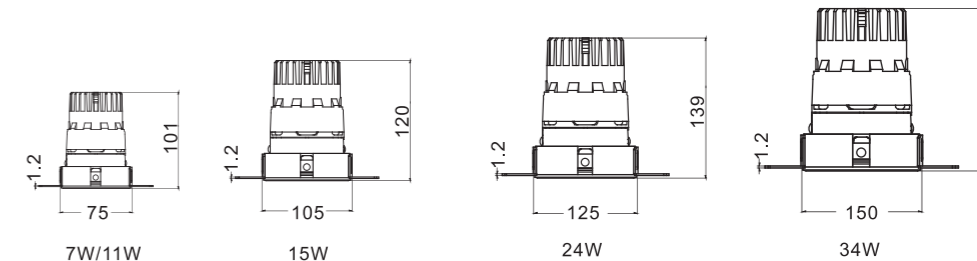

Dimensions 产品尺寸 (Unit: mm)

Photometric Diagram 光度分布图