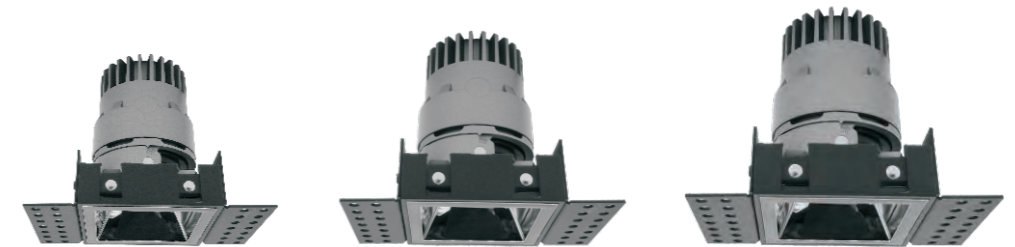

Advantages 产品优势

- High quality CITIZEN COB, CRI>90, SDCM<3
- Anti-glare design with various free replacement accessories
- Triac, 0-10V and DALI dimming are available
- Modularity structure, easier to assemble, install and disassemble, no damage to the ceiling floor
- Family structure appearance design to meet with the uniform aesthetic requirement
- Long life, >50,000 hours, 5 years warranty

- 高亮度面铁城光源，显指大于90，低色容差SDCM小于3
- 防眩光设计，多种配件自由替换
- 可选配可控硅调光，0-10V调光和DALI调光
- 模块化结构，更易组装，安装拆卸，不损坏天花板
- 组合结构外观设计，符合一致的美学要求
- 寿命长，超过50000小时，质保5年

- CITIZEN COB
- SDCM <3
- 7W/11W/15W/24W
- CRI >90
- AC100-240/220-240V 50/60Hz
- 12° / 24° / 36°
- 83X83/113X113/133X133mm
- 5 Years Warranty 5年质保

Starwood Downlight Series

Starwood downlight series were designed by well-known lighting designers according to the deep anti-glare lighting performance and application which could achieve UGR<10. Modular design, quickly assemble and disassemble. Front maintenance. Different reflector shapes for options. The shape for fittings include Round, Square, Fixed, Gimbal, Trimless. They are widely used in high-end hotels, villas, clubs, cinemas, offices, restaurants etc.

喜达屋筒灯系列是在深入研究酒店照明需求，集合了数十家国内外知名照明设计公司总监的设计理念后集大智而成，模块化结构设计，拆卸组合方便快捷；深度防眩黑光设计，众多反光罩搭配，光色柔和，见光不见灯；四款大小不同尺寸，方形圆形齐全，带边框无边框兼有，有下照式、洗墙式，防水等级IP44，产品可广泛的使用于高端酒店、别墅、会所、影院、办公室。

Dimensions 产品尺寸 (Unit: mm)

Photometric Diagram 光度分布图

Order Information 产品信息