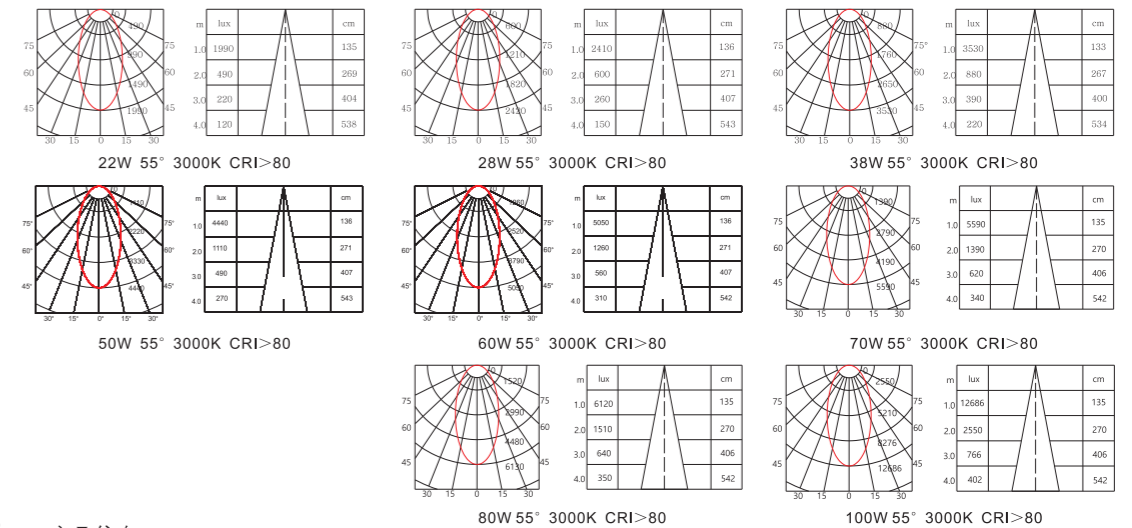

Order Information 产品信息

Mode 型号	Power 功率	LED Current 电流	CCT 色温	Luminous Flux 光通量	CRI 显指	PF 功率因数
DLC0822B-930XY DLC0822B-940XY	22W	520mA	3000K 4000K	25° 2130lm/45° 2110lm/55° 2090lm 25° 2110lm/45° 2100lm/55° 2070lm	>90	≥0.95
DLC0828B-930XY DLC0828B-940XY	28W	700mA	3000K 4000K	25° 2710lm/45° 2570lm/55° 2540lm 25° 2680lm/45° 2680lm/55° 2800lm	>90	≥0.95
DLC0838B-930XY DLC0838B-940XY	38W	900mA	3000K 4000K	25° 3860lm/45° 3700lm/55° 3670lm 25° 4170lm/45° 3780lm/55° 3760lm	>90	≥0.95
DLC0850B-930XY DLC0850B-940XY	50W	1200mA	3000K 4000K	25° 5150lm/45° 4780lm/55° 4720lm 25° 5390lm/45° 4920lm/55° 5040lm	>90	≥0.95
DLC0860B-930XY DLC0860B-940XY	60W	1500mA	3000K 4000K	25° 5690lm/45° 5320lm/55° 5310lm 25° 6210lm/45° 5600lm/55° 5580lm	>90	≥0.95
DLC0870B-930XY DLC0870B-940XY	70W	1700mA	3000K 4000K	25° 5740lm/36° 6090lm/55° 5920lm 25° 6650lm/36° 7040lm/55° 6970lm	>90	≥0.95
DLC0880B-930XY DLC0880B-940XY	80W	1900mA	3000K 4000K	25° 6560lm/36° 7302lm/55° 7108lm 25° 7650lm/36° 8045lm/55° 7965lm	>90	≥0.95
DLC08100B-930XY DLC08100B-940XY	100W	2400mA	3000K 4000K	25° 9160lm/36° 8380lm/55° 9023lm 25° 10956lm/36° 9560lm/55° 10089lm	>90	≥0.95

Remark 备注: X=F(ON-OFF) X=A(0-10V Dim) X=T(Triac Dim) X=D(Dali Dim) X=N(Without Driver) Y=B(Black) Y=W(White)