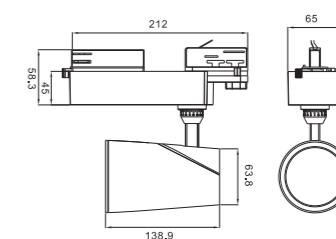

Photometric Diagram 光度分布图