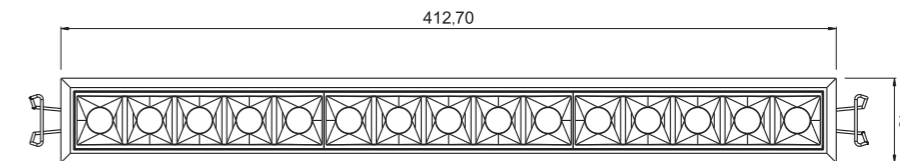

LTD1530
15LED/30W

405x37mm

Linear LED Light