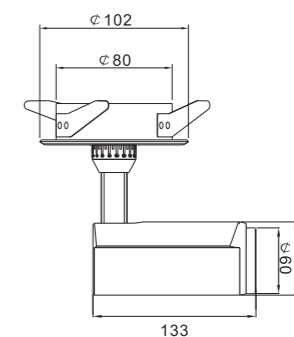

Dimensions 产品尺寸 (Unit: mm)

Photometric Diagram 光度分布图