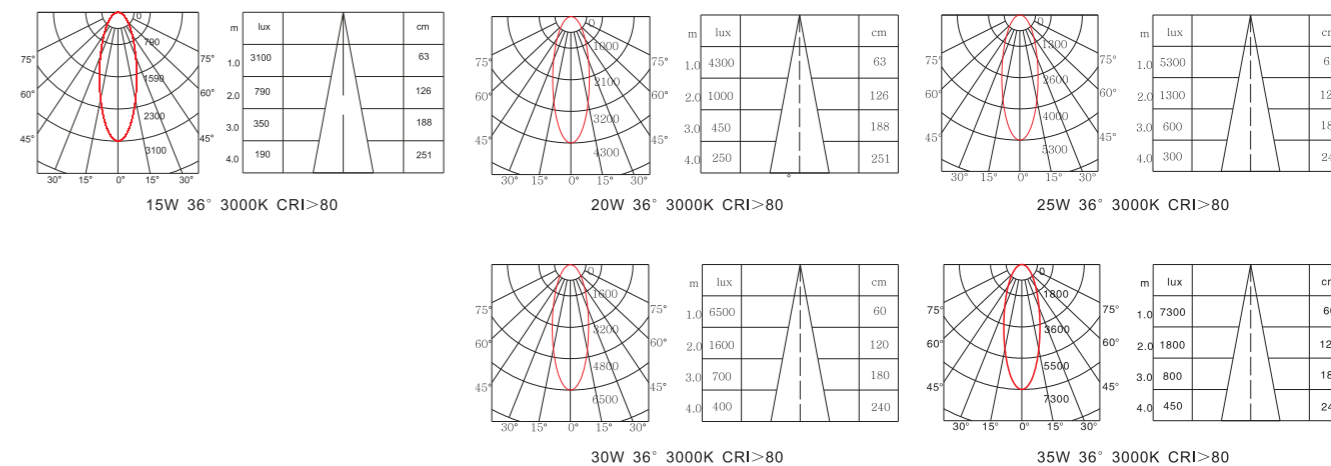

Order Information 产品信息

Mode 型号	Power 功率	LED Current 电流	CCT 色温	Luminous Flux 光通量	CRI 显指	PF 功率因数
RT8515-BC930LXY RT8515-BC940LXY	15W	360mA	3000K 4000K	12° 1260lm/24° 1207lm/36° 1365lm 12° 1291lm/24° 1270lm/36° 1407lm	>90	≥0.95
RT8520-BC930LXY RT8520-BC940LXY	20W	480mA	3000K 4000K	12° 1785lm/24° 1722lm/36° 1575lm 12° 1932lm/24° 1858lm/36° 2047lm	>90	≥0.95
RT8525-BC930LXY RT8525-BC940LXY	25W	600mA	3000K 4000K	12° 2226lm/24° 2121lm/36° 2289lm 12° 2415lm/24° 2383lm/36° 2541lm	>90	≥0.95
RT8530-BC930LXY RT8530-BC940LXY	30W	720mA	3000K 4000K	12° 2341lm/24° 2593lm/36° 2782lm 12° 3055lm/24° 2866lm/36° 3055lm	>90	≥0.95
RT8535-BC930LXY RT8535-BC940LXY	35W	850mA	3000K 4000K	12° 2835lm/24° 2971lm/36° 3171lm 12° 3181lm/24° 3244lm/36° 3496lm	>90	≥0.95

Remark 备注: X=F(ON-OFF) X=T(Triac Dim) X=D(Dali Dim) X=N(Without Driver) Y=B(Black) Y=W(White)