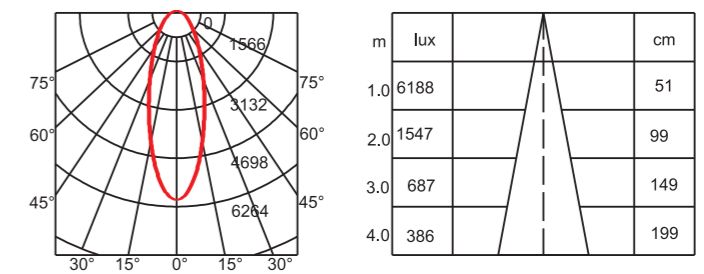

3000K Ra>80 Beam Angle=34°