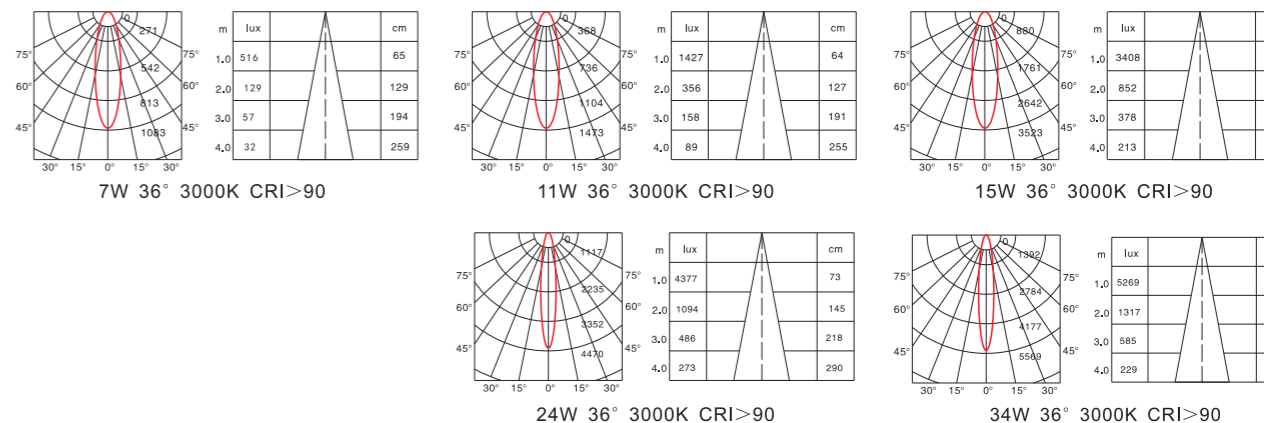

Order Information 产品信息

Mode 型号	Power 功率	LED Current 电流	CCT 色温	Luminous Flux 光通量	CRI 显指	PF 功率因数
TR7507G-927XY	7W	180mA	2700K	12° 340lm/24° 352lm/36° 419lm	>90	≥0.95
TR7507G-930XY			3000K	12° 356lm/24° 516lm/36° 550lm		
TR7507G-940XY			4000K	12° 377lm/24° 543lm/36° 565lm		
TR7511G-927XY	11W	300mA	2700K	12° 550lm/24° 642lm/36° 566lm	>90	≥0.95
TR7511G-930XY			3000K	12° 580lm/24° 670lm/36° 621lm		
TR7511G-940XY			4000K	12° 620lm/24° 752lm/36° 667lm		
TR10515G-927XY	15W	400mA	2700K	12° 1054lm/24° 1058lm/36° 1250lm	>90	≥0.95
TR10515G-930XY			3000K	12° 1053lm/24° 1117lm/36° 1367lm		
TR10515G-940XY			4000K	12° 1218lm/24° 1275lm/36° 1440lm		
TR12524G-927XY	24W	560mA	2700K	12° 1655lm/24° 2019lm/36° 1754lm	>90	≥0.95
TR12524G-930XY			3000K	12° 1748lm/24° 2109lm/36° 1862lm		
TR12524G-940XY			4000K	12° 1874lm/24° 2353lm/36° 1990lm		
TR15034G-927XY	34W	820mA	2700K	12° 2145lm/24° 2388lm/36° 2208lm	>90	≥0.95
TR15034G-930XY			3000K	12° 2304lm/24° 2823lm/36° 2274lm		
TR15034G-940XY			4000K	12° 2542lm/24° 3009lm/36° 2810lm		

Remark 备注: X=F(ON-OFF) X=A(0-10V Dim) X=T(Triac Dim) X=D(Dali Dim) X=N(Without Driver) Y=B(Black) Y=W(White)