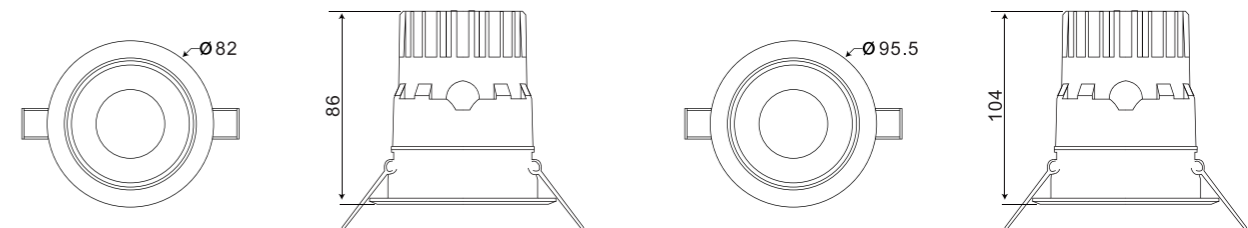

Advantages 产品优势

- High brightness, Low SDCM < 3, low light decline, IP54
- High efficiency, high illuminance, accurate beam angle makes comfortable illumination atmosphere
- Refined components and design, guarantee a long life span of over 30,000 hours
- Exterior driver triac dimmable (200-240v input) and 0-10v Dimmable (100-240v input)
- Easy installation, for wide applications
- For general lighting

- 高亮度, 低色容差SDCM小于3, 光衰低, 防护等级IP54
- 高光效, 高光通量, 精准的发光角度营造舒适的光环境
- 精准的结构设计, 保证了灯具寿命超过30,000小时
- 外置可调光 (输入电压200-240V) 和0-10V (输入电压100-240V) 驱动可选
- 安装简易, 广泛适用
- 适合普通照明

Dimensions 产品尺寸 (Unit: mm)

CITIZEN COB

SDCM < 3

11W / 15W

CRI > 90

15°/24°/36°/45°/55° (11W)
18°/24°/36°/50°/60° (15W)

φ 75 / φ 90mm

AC100-240/220-240V 50/60Hz

5 YEAR 5 Years Warranty
5年质保

Photometric Diagram 光度分布图

RCE Series

RCE series LED Downlight: RCE Series originally researched and developed KWT. 82mm diameter round face cover, use international top COB CITIZEN chip, and various beam angle 15°, 24°, 36°, 45°, 55° for option brilliant quality, anti-glare design with various free replacement accessories, non-flicker driver, triac dimmable and 0-10V dimmable to fit different dimming system, more than 50,000 hours life span, 5 years warranty.

RCE系列是KWT自主研发的82MM圆形酒店筒灯, 采用西铁城光源, 15° 24° 36° 45° 55° 各种光束角可选, 防眩光设计; 各种配件更换方便, 可选配无频闪不调光电源; 可控硅调光电源以及0-10V调光电源, 适合不同的调光系统, 50000小时寿命, 5年保修。

Order Information 产品信息