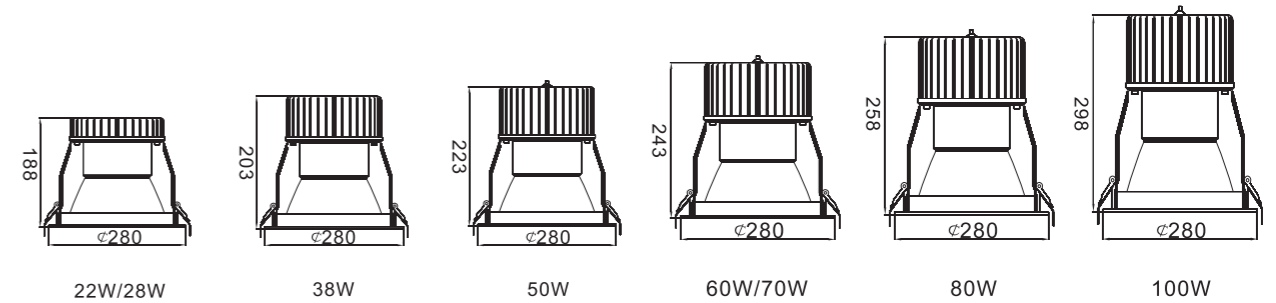

Photometric Diagram 光度分布图