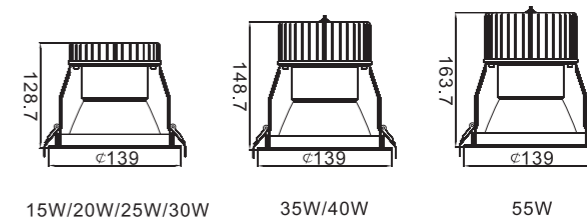

Photometric Diagram 光度分布图