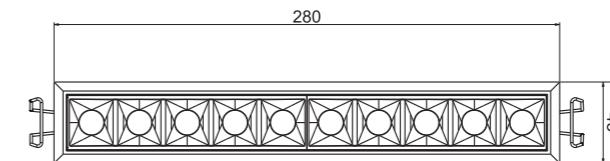

LTD1020
10LED/20W

273x37mm