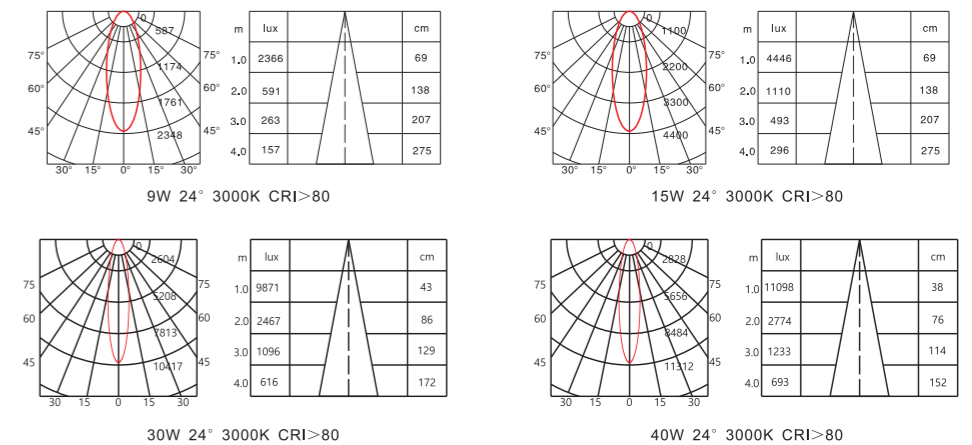

Photometric Diagram 光度分布图

- CITIZEN COB
- SDCM < 3
- 9W/15W/30W/40W
- CRI > 90
- AC100-240/220-240V 50/60Hz
- 15° / 24° / 38° / 45°
- φ 75 / φ 100 / φ 128 / φ 155
- 5 Years Warranty
  5年质保

DLG Series

DLG Series are originally researched and developed by KWT, pure aluminum housing, anodized finish, use PC reflector, mirror-finish anodized, reflective rate>95% high grade glass, transparent rate>93%, top quality CITIZEN COB, with KWT high quality exterior driver, dimmable, good heat sink, brilliant quality, more than 40,000 hours life span.

DLG系列由金瓦特自主研发，压铸铝外壳，喷涂氧化处理，PC反射器，镜面阳极氧化处理反光率>95%，高档玻璃透光率>93%，高品质西铁城光源，搭配金瓦特外置恒流驱动电源，可调光，高效率，无频闪，整灯寿命超过40,000小时以上。

Order Information 产品信息

Mode 型号	Power 功率	LED Current 电流	CCT 色温	Luminous Flux 光通量	CRI 显指	PF 功率因数
DLG7509-C930XY DLG7509-C940XY	9W	220mA	3000K 4000K	793lm 820lm	>90	≥0.9
DLG10015-C930XY DLG10015-C940XY	15W	360mA	3000K 4000K	1489lm 1538lm	>90	≥0.9
DLG13030-C930XY DLG13030-C940XY	30W	720mA	3000K 4000K	3170lm 3316lm	>90	≥0.95
DLG15540-C930XY DLG15540-C940XY	40W	940mA	3000K 4000K	4076lm 4620lm	>90	≥0.95

Remark 备注: X=F(ON-OFF) X=A(0-10V Dim) X=T(Triac Dim) X=D(Dali Dim) X=N(Without Driver) Y=B(Black) Y=W(White)