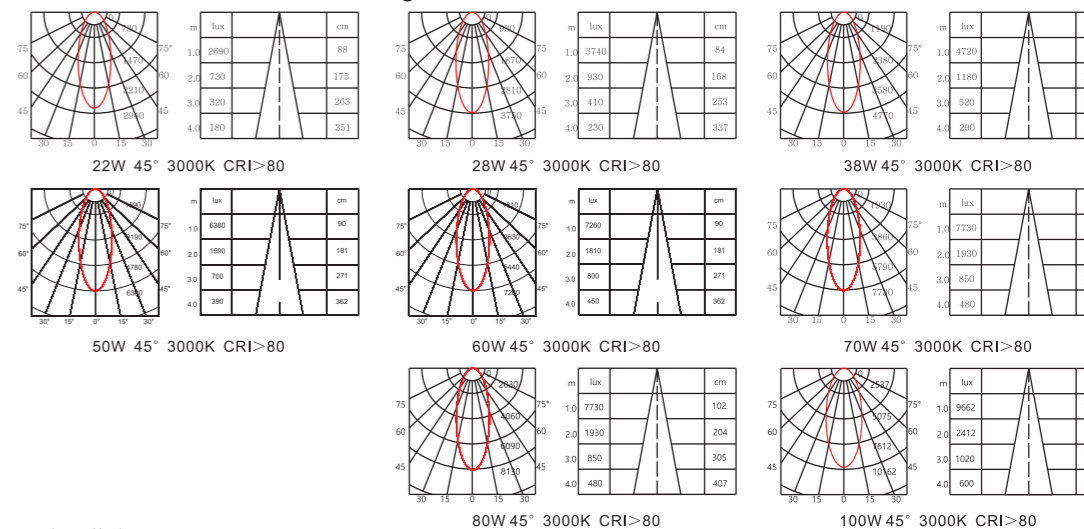

Order Information 产品信息

Mode 型号	Power 功率	LED Current 电流	CCT 色温	Luminous Flux 光通量	CRI 显指	PF 功率因数
DLC1022D-930XY DLC1022D-940XY	22W	520mA	3000K 4000K	25° 2270lm/45° 2260lm/80° 2300lm 25° 2340lm/45° 2330lm/80° 2390lm	>90	≥0.95
DLC1028D-930XY DLC1028D-940XY	28W	700mA	3000K 4000K	25° 2860lm/45° 2810lm/80° 2860lm 25° 2990lm/45° 2980lm/80° 3020lm	>90	≥0.95
DLC1038D-930XY DLC1038D-940XY	38W	900mA	3000K 4000K	25° 3910lm/45° 3810lm/80° 3920lm 25° 4340lm/45° 4190lm/80° 4320lm	>90	≥0.95
DLC1050D-930XY DLC1050D-940XY	50W	1200mA	3000K 4000K	25° 4760lm/45° 4980lm/80° 5050lm 25° 5550lm/45° 5410lm/80° 5650lm	>90	≥0.95
DLC1060D-930XY DLC1060D-940XY	60W	1500mA	3000K 4000K	25° 5190lm/45° 5660lm/80° 5560lm 25° 6400lm/45° 6100lm/80° 6300lm	>90	≥0.95
DLC1070D-930XY DLC1070D-940XY	70W	1700mA	3000K 4000K	36° 6590lm/45° 6650lm/55° 6680lm/80° 6720lm 36° 7510lm/45° 7160lm/55° 6680lm/80° 7510lm	>90	≥0.95
DLC1080D-930XY DLC1080D-940XY	80W	1900mA	3000K 4000K	36° 7390lm/45° 7240lm/55° 7180lm/80° 7220lm 36° 8010lm/45° 7630lm/55° 7280lm/80° 8010lm	>90	≥0.95
DLC10100D-930XY DLC10100D-940XY	100W	2400mA	3000K 4000K	25° 8510lm/45° 8418lm/80° 8348lm 25° 9010lm/45° 8806lm/80° 8752lm	>90	≥0.95