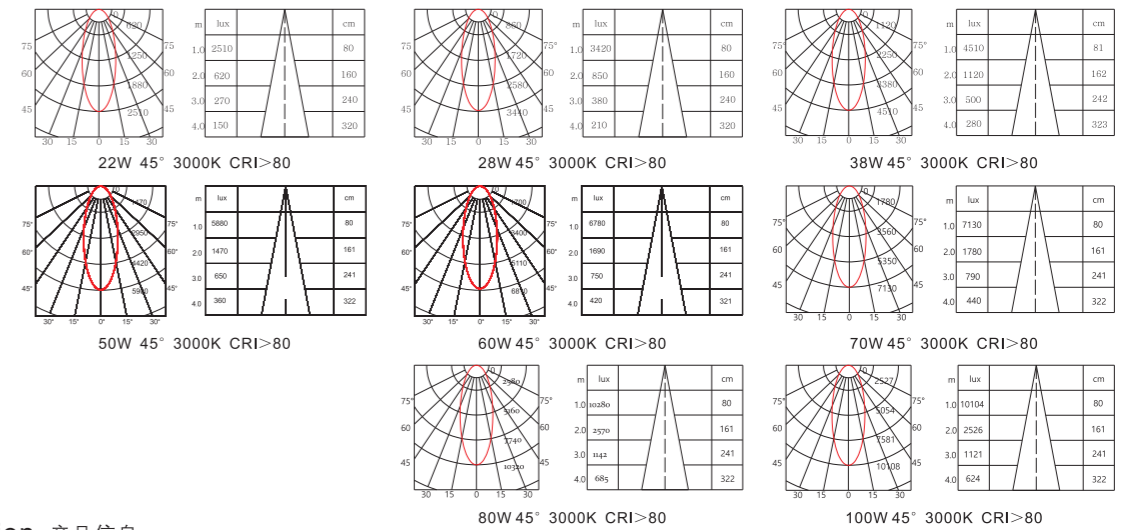

Order Information 产品信息

Mode 型号	Power 功率	LED Current 电流	CCT 色温	Luminous Flux 光通量	CRI 显指	PF 功率因数
DLC0822A-930XY DLC0822A-940XY	22W	520mA	3000K 4000K	1970lm 1950lm	>90	≥0.95
DLC0828A-930XY DLC0828A-940XY	28W	700mA	3000K 4000K	2670lm 2530lm	>90	≥0.95
DLC0838A-930XY DLC0838A-940XY	38W	900mA	3000K 4000K	3540lm 3820lm	>90	≥0.95
DLC0850A-930XY DLC0850A-940XY	50W	1200mA	3000K 4000K	4550lm 4760lm	>90	≥0.95
DLC0860A-930XY DLC0860A-940XY	60W	1500mA	3000K 4000K	5230lm 5460lm	>90	≥0.95
DLC0870A-930XY DLC0870A-940XY	70W	1700mA	3000K 4000K	5580lm 6420lm	>90	≥0.95
DLC0880A-930XY DLC0880A-940XY	80W	1900mA	3000K 4000K	9021lm 9232lm	>90	≥0.95
DLC08100A-930XY DLC08100A-940XY	100W	2400mA	3000K 4000K	8571lm 9171lm	>90	≥0.95

Remark 备注: X=F(ON-OFF) X=A(0-10V Dim) X=T(Triac Dim) X=D(Dali Dim) X=N(Without Driver) Y=B(Black) Y=W(White)