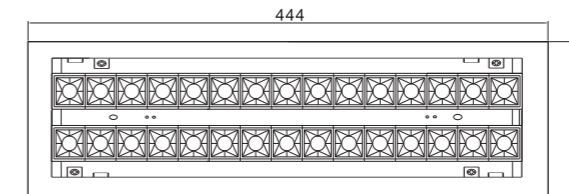

LTG3060
30LED/60W

425x90mm

Linear LED Light