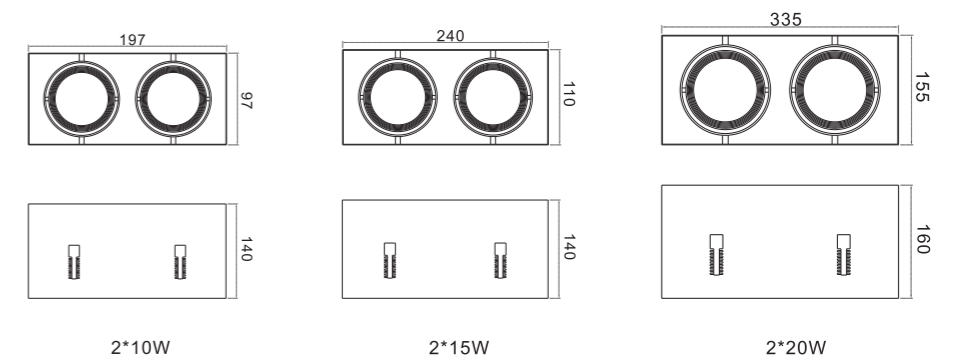

Dimensions 产品尺寸 (Unit: mm)

Photometric Diagram 光度分布图