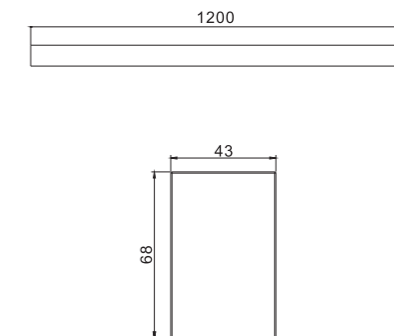

Photometric Diagram 光度分布图