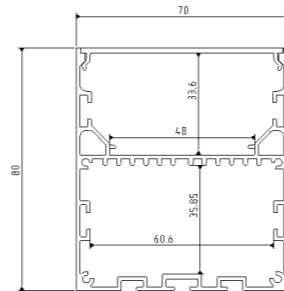

1. Connect freely,easy fixing
   - 5 different types of corner connectors application
   - End caps assembled by mechanical screws and magnet structure
   - Ladder type structure design,convenient for disassemble
   - Build-in 0-10V dimming function
   - UGR<19
2. 自由连接，安装简便
   - 5种不同的转角连接方式
   - 尾盖由螺丝和磁吸结构组成
   - 梯状结构，方便拆卸
   - 内置0-10V调光
   - UGR小于19