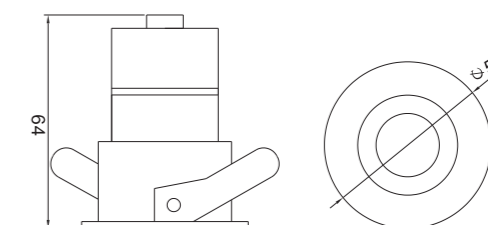

Dimensions 产品尺寸 (Unit: mm)

Photometric Diagram 光度分布图