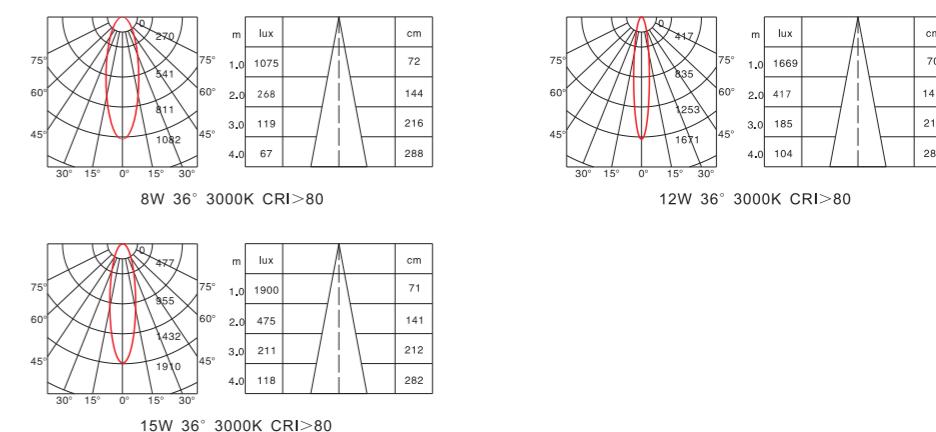

Photometric Diagram 光度分布图

Order Information 产品信息

Mode 型号	Power 功率	LED Current 电流	CCT 色温	Luminous Flux 光通量	CRI 显指	PF 功率因数
RT5508-930XY RT5508-940XY	8W	210mA	3000K 4000K	12° 652lm/22° 656lm/36° 631lm 12° 680lm/22° 700lm/36° 654lm	>90	≥0.95
RT5512-930XY RT5512-940XY	12W	330mA	3000K 4000K	12° 1012lm/22° 986lm/36° 958lm 12° 1101lm/22° 1002lm/36° 1006lm	>90	≥0.95
RT5515-930XY RT5515-940XY	15W	400mA	3000K 4000K	12° 1166lm/22° 1119lm/36° 1068lm 12° 1232lm/22° 1202lm/36° 1147lm	>90	≥0.95

Remark 备注: X=F(ON-OFF) X=T(Triac Dim) Y=B(Black) Y=W(White)