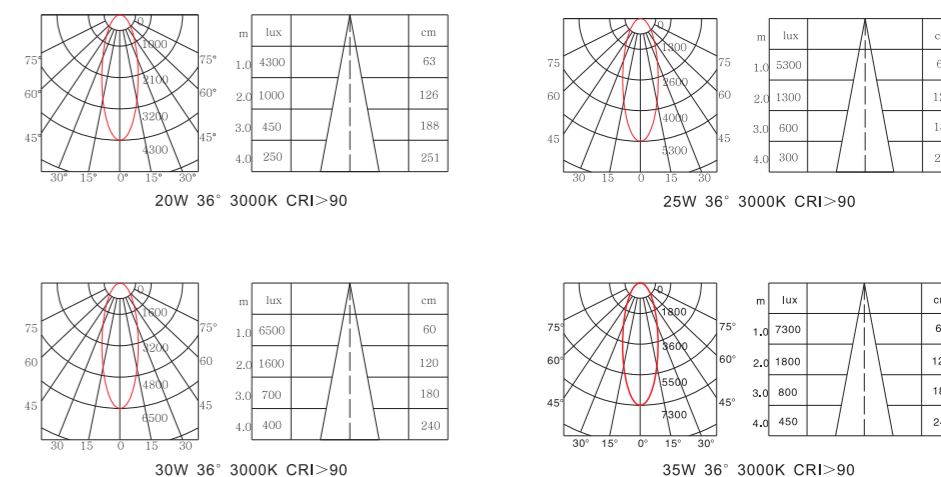

Order Information 产品信息

Mode 型号	Power 功率	LED Current 电流	CCT 色温	Luminous Flux 光通量	CRI 显指	PF 功率因数
RT9020-930XY RT9020-940XY	20W	480mA	3000K 4000K	12° 1858lm/24° 1837lm/36° 1890lm 12° 2016lm/24° 2016lm/36° 2047lm	>90	≥0.95
RT9025-930XY RT9025-940XY	25W	600mA	3000K 4000K	12° 2310lm/24° 2289lm/36° 2289lm 12° 2593lm/24° 2562lm/36° 2541lm	>90	≥0.95
RT9030-930XY RT9030-940XY	30W	720mA	3000K 4000K	12° 2760lm/24° 2803lm/36° 2782lm 12° 2960lm/24° 2970lm/36° 2930lm	>90	≥0.95
RT9035-930XY RT9035-940XY	35W	850mA	3000K 4000K	12° 2887lm/24° 3118lm/36° 3171lm 12° 3213lm/24° 3423lm/36° 3496lm	>90	≥0.95

Remark 备注: X=F(ON-OFF) X=T(Triac Dim) X=N(Without Driver) Y=B(Black) Y=W(White)