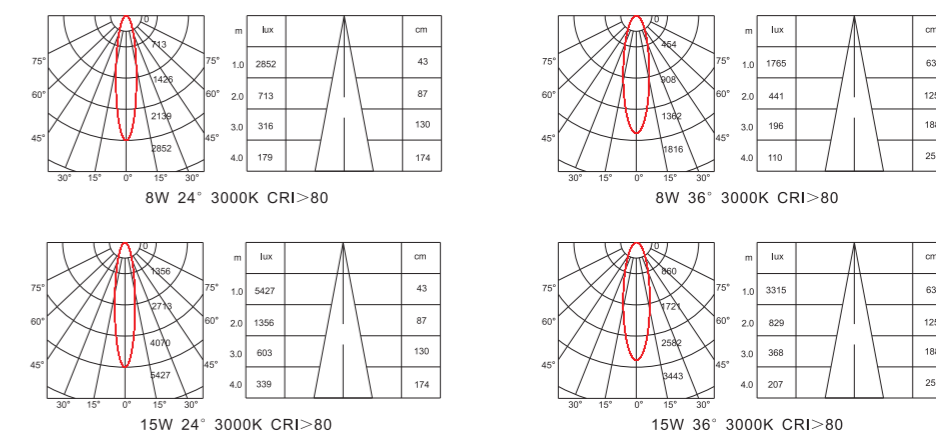

Photometric Diagram 光度分布图

Order Information 产品信息

Mode 型号	Power 功率	LED Current 电流	CCT 色温	Luminous Flux 光通量	CRI 显指	PF 功率因数
RP5508-930XY RP5508-940XY	8W	210mA	3000K 4000K	24° 554lm/36° 572lm 24° 595lm/36° 610lm	>90	≥0.9
RP5515-930XY RP5515-940XY	15W	400mA	3000K 4000K	24° 1013lm/36° 1053lm 24° 1083lm/36° 1127lm	>90	≥0.9

Remark 备注: X=F(ON-OFF) X=T(Triac Dim) Y=B(Black) Y=W(White)