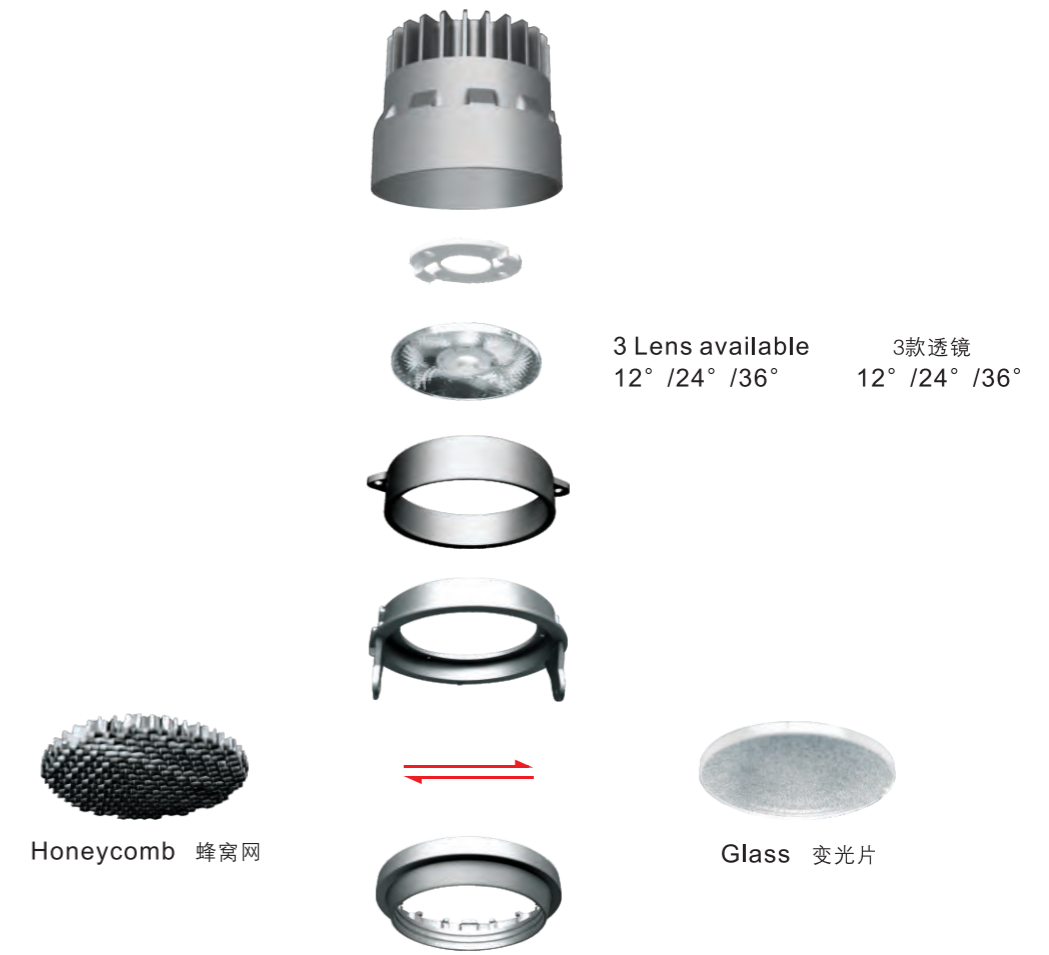

Fixed 下照式

Adjustable 可调式