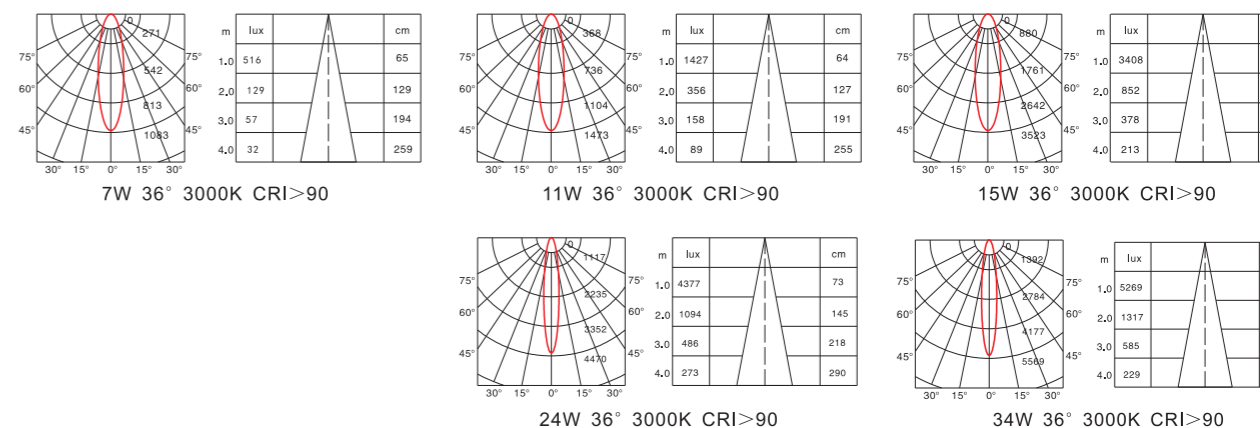

Order Information 产品信息

Mode 型号	Power 功率	LED Current 电流	CCT 色温	Luminous Flux 光通量	CRI 显指	PF 功率因数
TR7507F-927XY TR7507F-930XY TR7507F-940XY	7W	180mA	2700K 3000K 4000K	12° 340lm/24° 352lm/36° 419lm 12° 356lm/24° 516lm/36° 550lm 12° 377lm/24° 543lm/36° 565lm	>90	≥0.95
TR7511F-927XY TR7511F-930XY TR7511F-940XY	11W	300mA	2700K 3000K 4000K	12° 550lm/24° 642lm/36° 566lm 12° 580lm/24° 670lm/36° 621lm 12° 620lm/24° 752lm/36° 667lm	>90	≥0.95
TR10515F-927XY TR10515F-930XY TR10515F-940XY	15W	400mA	2700K 3000K 4000K	12° 1054lm/24° 1058lm/36° 1250lm 12° 1053lm/24° 1117lm/36° 1367lm 12° 1218lm/24° 1275lm/36° 1440lm	>90	≥0.95
TR12524F-927XY TR12524F-930XY TR12524F-940XY	24W	560mA	2700K 3000K 4000K	12° 1655lm/24° 2019lm/36° 1754lm 12° 1748lm/24° 2109lm/36° 1862lm 12° 1874lm/24° 2353lm/36° 1990lm	>90	≥0.95
TR15034F-927XY TR15034F-930XY TR15034F-940XY	34W	820mA	2700K 3000K 4000K	12° 2145lm/24° 2388lm/36° 2208lm 12° 2304lm/24° 2823lm/36° 2274lm 12° 2542lm/24° 3009lm/36° 2810lm	>90	≥0.95

Remark 备注: X=F(ON-OFF) X=A(0-10V Dim) X=T(Triac Dim) X=D(Dali Dim) X=N(Without Driver) Y=B(Black) Y=W(White)