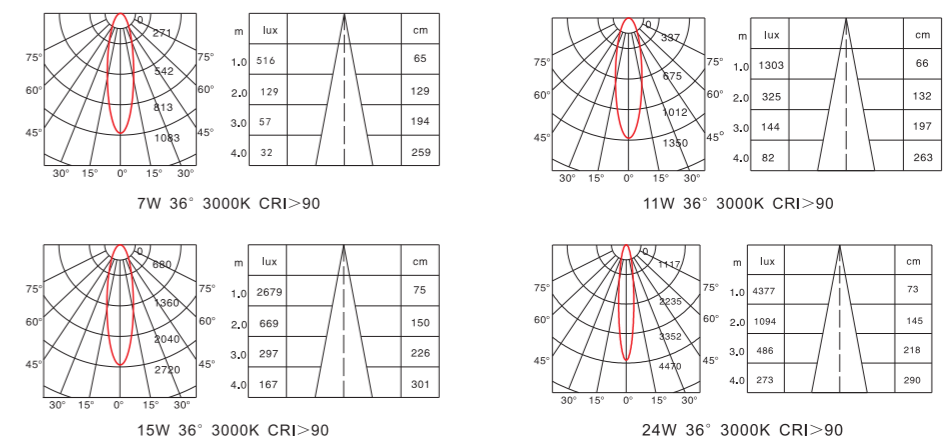

Photometric Diagram 光度分布图

Order Information 产品信息

Model 型号	Power 功率	LED Current 电流	CCT 色温	Luminous Flux 光通量	CRI 显指	PF 功率因数
TS7507G-927XY TS7507G-930XY TS7507G-940XY	7W	180mA	2700K 3000K 4000K	12° 340lm/24° 352lm/36° 419lm 12° 356lm/24° 516lm/36° 550lm 12° 377lm/24° 543lm/36° 565lm	>90	≥0.95
TS7511G-927XY TS7511G-930XY TS7511G-940XY	11W	300mA	2700K 3000K 4000K	12° 550lm/24° 642lm/36° 566lm 12° 580lm/24° 670lm/36° 621lm 12° 620lm/24° 752lm/36° 667lm	>90	≥0.95
TS10515G-927XY TS10515G-930XY TS10515G-940XY	15W	400mA	2700K 3000K 4000K	12° 1054lm/24° 1058lm/36° 1250lm 12° 1053lm/24° 1117lm/36° 1367lm 12° 1218lm/24° 1275lm/36° 1440lm	>90	≥0.95
TS12524G-927XY TS12524G-930XY TS12524G-940XY	24W	560mA	2700K 3000K 4000K	12° 1655lm/24° 2019lm/36° 1754lm 12° 1748lm/24° 2109lm/36° 1862lm 12° 1874lm/24° 2353lm/36° 1990lm	>90	≥0.95

Remark 备注: X=F(ON-OFF) X=A(0-10V Dim) X=T(Triac Dim) X=D(Dali Dim) X=N(Without Driver) Y=B(Black) Y=W(White)