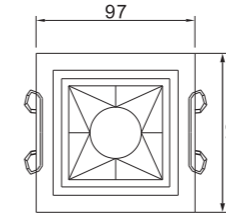

Dimensions 产品尺寸 (Unit: mm)

LTC0110
1LED/10W

80x80mm