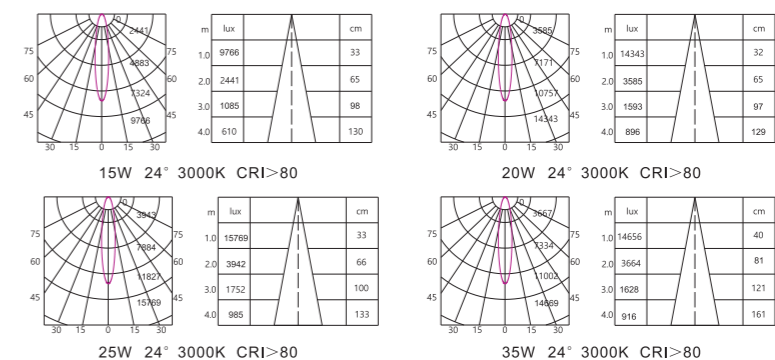

Photometric Diagram 光度分布图

Order Information 产品信息

Mode 型号	Power 功率	LED Current 电流	CCT 色温	Luminous Flux 光通量	CRI 显指	PF 功率因数
RT9515N-930	15W	360mA	3000K	15° 1268lm/24° 1263lm/36° 1320lm	>90	≥0.96
RT9520N-930	20W	480mA	3000K	15° 1949lm/24° 1902lm/36° 1897lm	>90	≥0.96
RT9525N-930	25W	600mA	3000K	15° 2195lm/24° 2129lm/36° 2143lm	>90	≥0.96
RT9535N-930	35W	850mA	3000K	15° 3031lm/24° 3068lm/36° 3055lm	>90	≥0.96

Remark 备注: X=F(ON-OFF) X=A(0-10V Dim) X=T(Triac Dim) X=D(Dali Dim) X=N(Without Driver) Y=B(Black) Y=W(White)