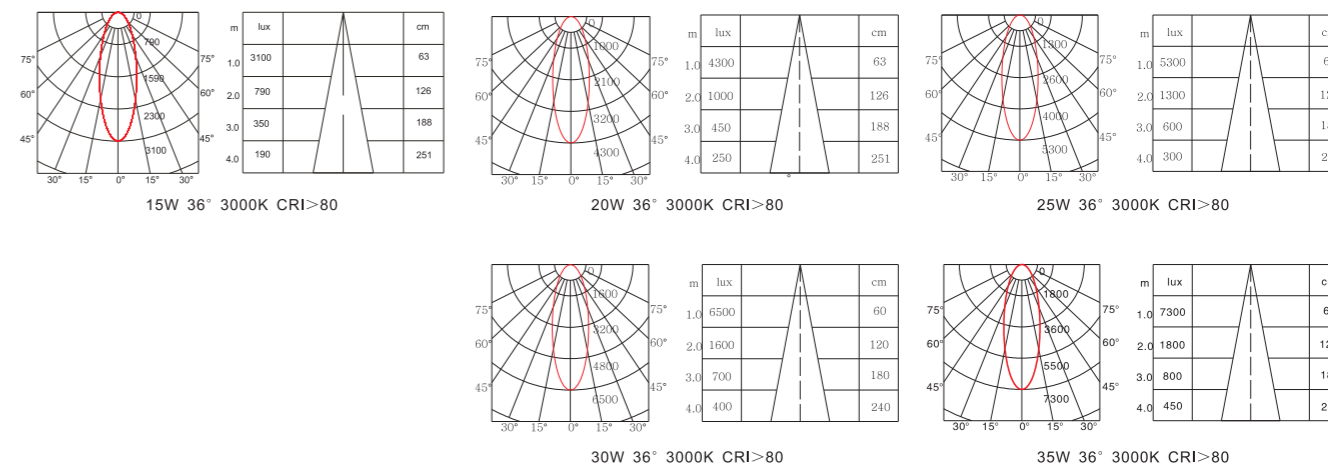

Order Information 产品信息

Mode 型号	Power 功率	LED Current 电流	CCT 色温	Luminous Flux 光通量	CRI 显指	PF 功率因数
RT8515-BC930DXY RT8515-BC940DXY	15W	360mA	3000K 4000K	12° 1333lm/24° 1323lm/36° 1365lm/60° 1123lm 12° 1396lm/24° 1386lm/36° 1407lm/60° 1239lm	>90	≥0.95
RT8520-BC930DXY RT8520-BC940DXY	20W	480mA	3000K 4000K	12° 1858lm/24° 1837lm/36° 1575lm/60° 1575lm 12° 2016lm/24° 2016lm/36° 2047lm/60° 1795lm	>90	≥0.95
RT8525-BC930DXY RT8525-BC940DXY	25W	600mA	3000K 4000K	12° 2310lm/24° 2289lm/36° 2289lm/60° 1963lm 12° 2593lm/24° 2562lm/36° 2541lm/60° 2163lm	>90	≥0.95
RT8530-BC930DXY RT8530-BC940DXY	30W	720mA	3000K 4000K	12° 2394lm/24° 2803lm/36° 2782lm/60° 2341lm 12° 3055lm/24° 3055lm/36° 3055lm/60° 2425lm	>90	≥0.95
RT8535-BC930DXY RT8535-BC940DXY	35W	850mA	3000K 4000K	12° 2887lm/24° 3118lm/36° 3171lm/60° 2646lm 12° 3213lm/24° 3423lm/36° 3496lm/60° 2814lm	>90	≥0.95

Remark 备注: X=F(ON-OFF) X=T(Triac Dim) X=D(Dali Dim) Y=B(Black) Y=W(White)