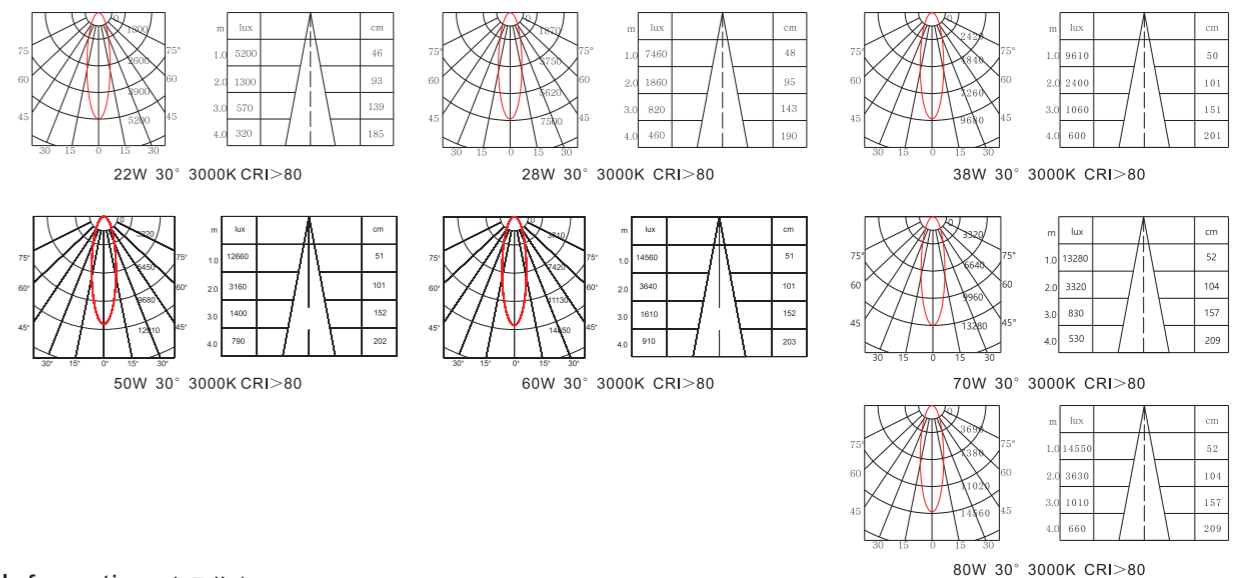

Photometric Diagram 光度分布图

Order Information 产品信息

Model 型号	Power 功率	LED Current 电流	CCT 色温	Luminous Flux 光通量	CRI 显指	PF 功率因数
DLC0622A-930XY DLC0622A-930XY	22W	520mA	3000K 4000K	2100lm 2160lm	>90	≥0.95
DLC0628A-930XY DLC0628A-930XY	28W	700mA	3000K 4000K	2800lm 2690lm	>90	≥0.95
DLC0638A-930XY DLC0638A-930XY	38W	900mA	3000K 4000K	3840lm 4160lm	>90	≥0.95
DLC0650A-930XY DLC0650A-930XY	50W	1200mA	3000K 4000K	5070lm 5160lm	>90	≥0.95
DLC0660A-930XY DLC0660A-930XY	60W	1500mA	3000K 4000K	5830lm 5930lm	>90	≥0.95
DLC0670A-930XY DLC0670A-930XY	70W	1700mA	3000K 4000K	5950lm 7000lm	>90	≥0.95
DLC0680A-930XY DLC0680A-930XY	80W	1900mA	3000K 4000K	7268lm 7998lm	>90	≥0.95

Remark 备注: X=F(ON-OFF) X=A(0-10V Dim) X=T(Triac Dim) X=D(Dali Dim) X=N(Without Driver) Y=B(Black) Y=W(White)