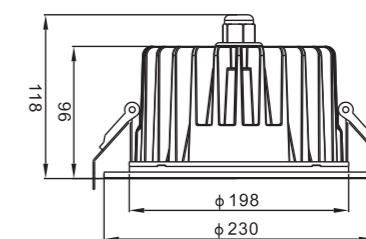

25W/35W/50W/55W