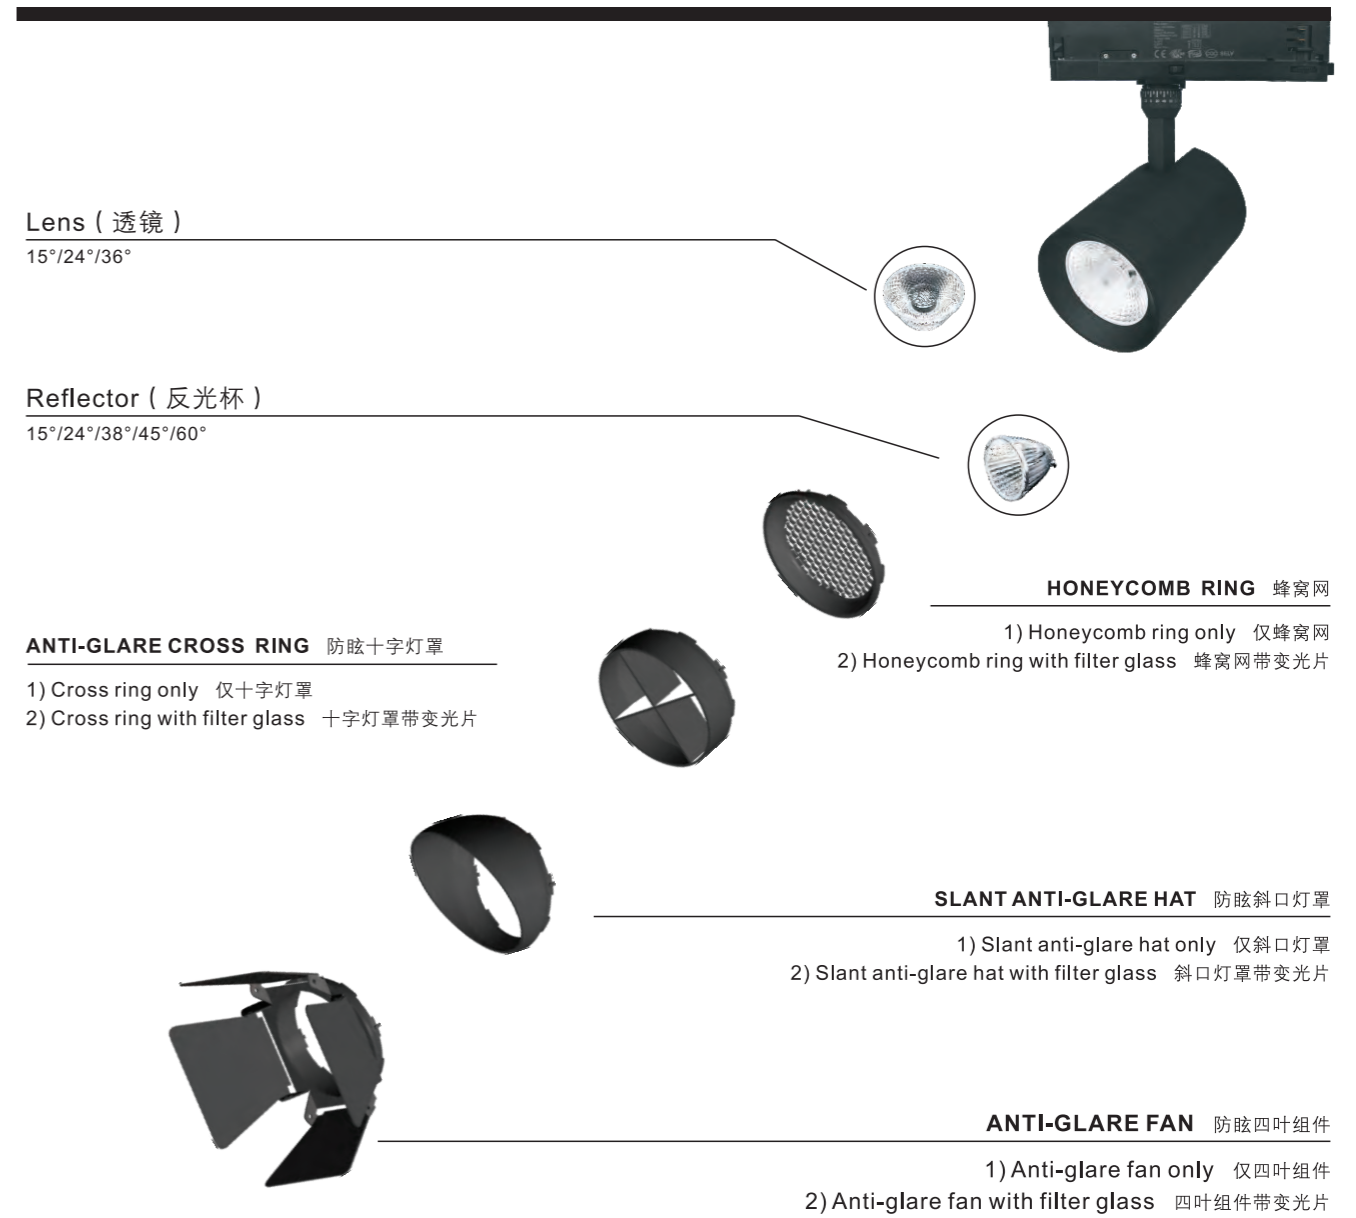

Optics lens in elliptic shape
椭圆形光斑效果

Optics lens in rectangle shape
方形光斑效果

Optics lens in line shape
长形光斑效果

Beam angle(光束角)

Multiple beam angles to choose from 多种光束角供选择。

Anti-glare accessories(防眩配件)

The hidden position of the light source and the optical accessories provided prevent glare, provide a comfortable light environment and protect your eyes. Can be used alone or with a variety of dimmers
光源的隐藏位置和所提供的光学附件能防止眩光，提供舒适的光环境，呵护你的双眼。可单独使用，或搭配各种变光片。