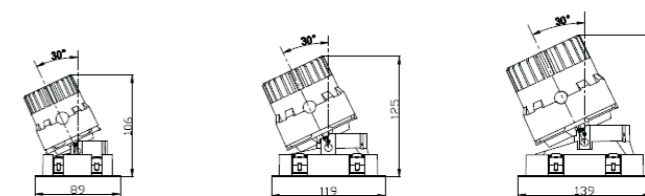

Dimensions 产品尺寸 (Unit: mm)

7W/11W

15W

24W