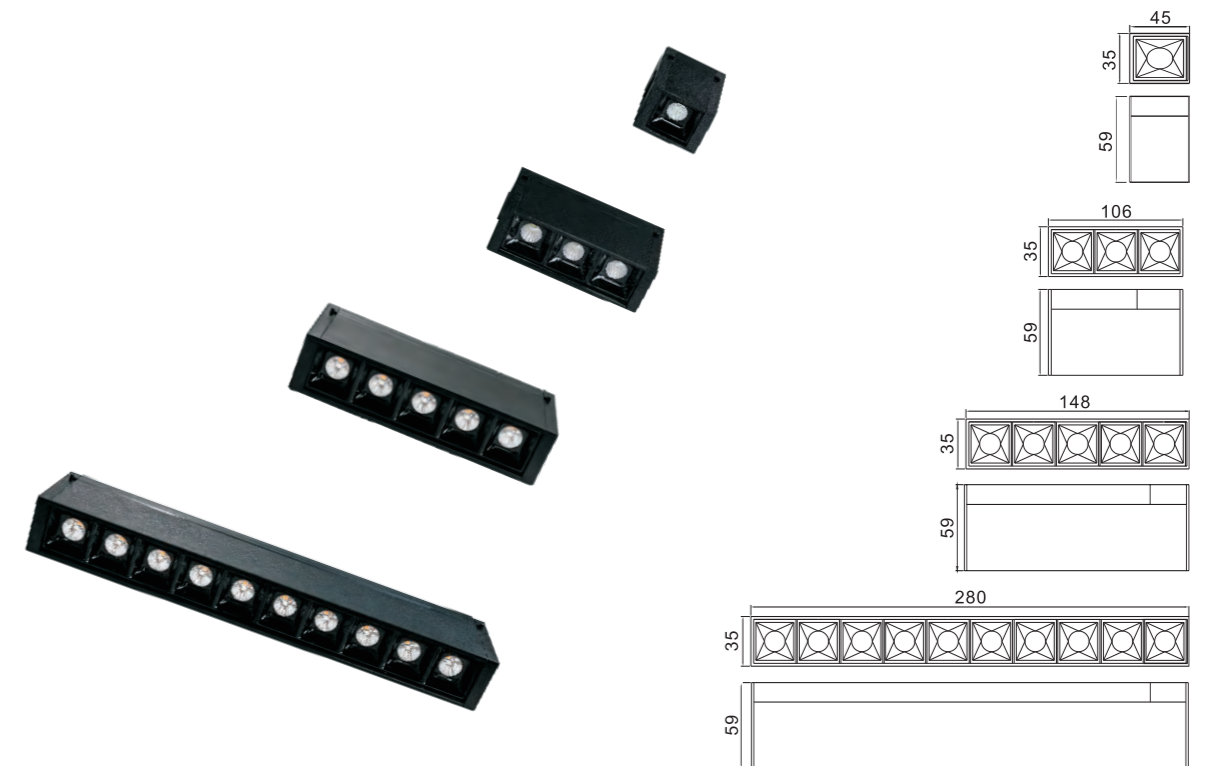

M-Linear Spotlight Series 磁吸防眩射灯系列

Product Specifications 产品规格

Item No.: MLS01 MLS03 MLS05 MLS10

Power: 1*1W / 3*1W / 5*1W / 10*1W
3*2W / 5*2W / 10*2W

Beam Angle: 15° / 30° / 45°

Light Source: OSRAM

Colour Temperature: 2700K / 3000K / 4000K / 5000K

Colour: Sand white / Sand black

CRI: > 90

Material: Aluminium

Input Voltage: DC 24V

Dim: 0-10V / Dali Dimmable

产品型号: MLS01 MLS03 MLS05 MLS10

功率: 1*1W / 3*1W / 5*1W / 10*1W
3*2W / 5*2W / 10*2W

光束角: 15° / 30° / 45°

光源: 欧司朗

色温: 2700K / 3000K / 4000K / 5000K

颜色: 砂纹白 / 砂纹黑

显指: > 90

材质: 型材铝

输入电压: DC 24V

调光方式: 0-10V / Dali调光