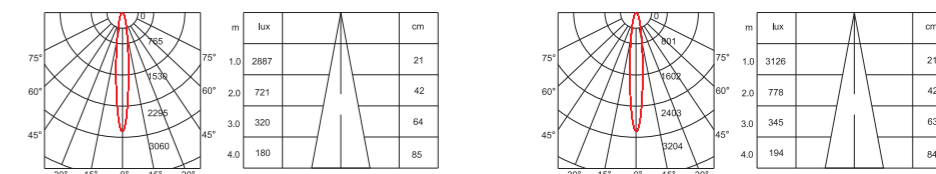

3W 12° 3000K CRI>80

3W 12° 4000K CRI>80

Order Information 产品信息

Mode 型号	Power 功率	LED Current 电流	CCT 色温	Luminous Flux 光通量	CRI 显指	PF 功率因数
RC4003-930XY	3W	700mA	3000K	189lm	>90	≥0.9
RC4003-940XY	3W	700mA	4000K	226lm	>90	≥0.9

Remark 备注: X=F(ON-OFF) X=T(Triac Dim) Y=B(Black) Y=W(White)