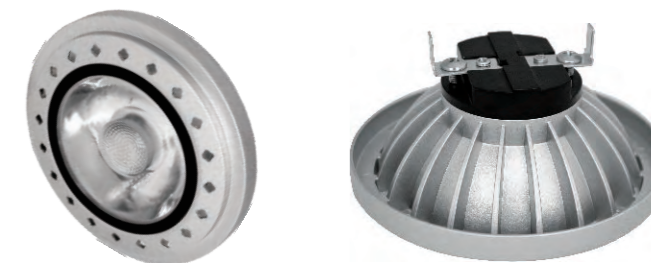

Dimensions 产品尺寸 (Unit: mm)

10W/12W/16W