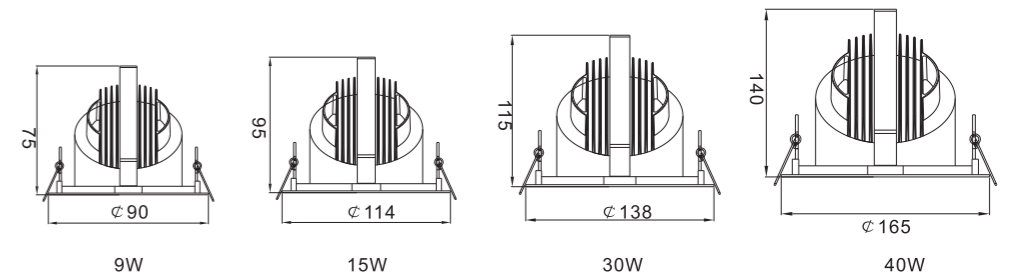

Dimensions 产品尺寸 (Unit: mm)