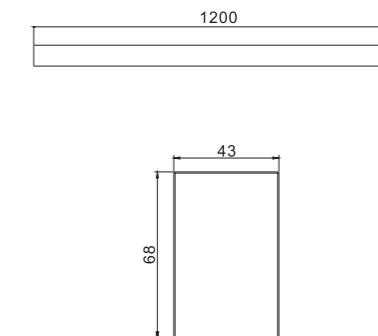

Photometric Diagram 光度分布图