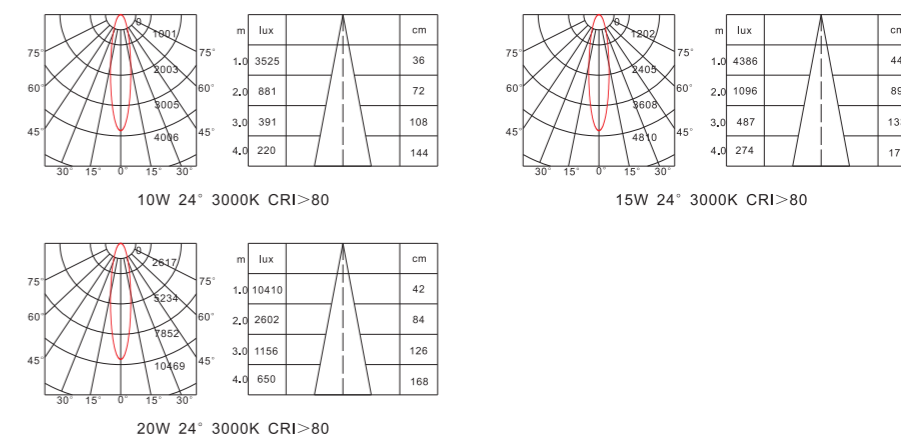

CITIZEN COB

SDCM <3

10W/15W/20W

Color Black/White

15° /24°

100*100/120*120/160*160mm

AC100-240/220-240V 50/60Hz

5 YEAR 5 Years Warranty 5年质保

CRI >90

GLS/M/L01 Series

GLseries of face frames using die-casting molding, advanced aluminum radiator, use lens and reflector combination of optical systems, top COB CITIZEN chip, Equipped with KWT independent research and development of high-quality driver. convenient, more than 40,000 hours.

GL系列面框采用压铸成型, 使用先进的铝合金散热器, 采用透镜和反光镜组合的光学原理, 角度精准。高品质西铁城光源, 搭配金瓦特自主研发的高品质恒流驱动电源, 可调光, 高效率, 无频闪, 整灯寿命超过40,000小时。

Order Information 产品信息

Mode 型号	Power 功率	LED Current 电流	CCT 色温	Luminous Flux 光通量	CRI 显指	PFC 功率因数
GLS0110-930XY	10W	240mA	3000K	15° 910lm/24° 929lm	>90	≥0.9
GLS0110-940XY	10W	240mA	4000K	15° 982lm/24° 1085lm	>90	≥0.9
GLM0115-930XY	15W	360mA	3000K	15° 1470lm/24° 1577lm	>90	≥0.9
GLM0115-940XY	15W	360mA	4000K	15° 1507lm/24° 1635lm	>90	≥0.9
GLL0120-930XY	20W	480mA	3000K	15° 2286lm/24° 2394lm	>90	≥0.95
GLL0120-940XY	20W	480mA	4000K	15° 2312lm/24° 2436lm	>90	≥0.95

Remark 备注: X=F(ON-OFF) X=A(0-10V Dim) X=T(Triac Dim) X=D(Dali Dim) X=N(Without Driver) Y=B(Black) Y=W(White)