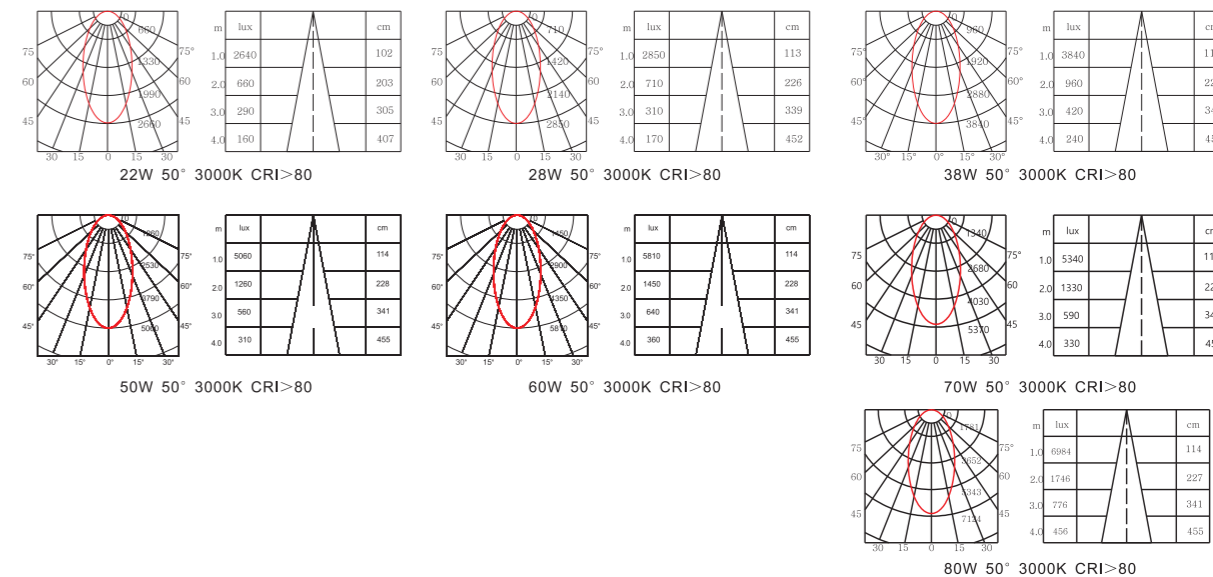

Order Information 产品信息

Mode 型号	Power 功率	LED Current 电流	CCT 色温	Luminous Flux 光通量	CRI 显指	PF 功率因数
DLC0622B-930XY DLC0622B-940XY	22W	520mA	3000K 4000K	25° 2130lm/45° 2130lm/50° 2090lm 25° 2200lm/45° 2200lm/50° 2170lm	>90	≥0.95
DLC0628B-930XY DLC0628B-940XY	28W	700mA	3000K 4000K	25° 2690lm/45° 2640lm/50° 2580lm 25° 2780lm/45° 2740lm/50° 2700lm	>90	≥0.95
DLC0638B-930XY DLC0638B-940XY	38W	900mA	3000K 4000K	25° 3660lm/45° 3610lm/50° 3520lm 25° 4020lm/45° 3810lm/50° 3830lm	>90	≥0.95
DLC0650B-930XY DLC0650B-940XY	50W	1200mA	3000K 4000K	25° 4840lm/45° 4700lm/50° 4570lm 25° 5040lm/45° 4890lm/50° 4790lm	>90	≥0.95
DLC0660B-930XY DLC0660B-940XY	60W	1500mA	3000K 4000K	25° 5570lm/45° 5260lm/50° 5240lm 25° 5790lm/45° 5510lm/50° 5440lm	>90	≥0.95
DLC0670B-930XY DLC0670B-940XY	70W	1700mA	3000K 4000K	32° 5310lm/45° 5180lm/50° 4990lm 32° 6790lm/45° 6560lm/50° 6370lm	>90	≥0.95
DLC0680B-930XY DLC0680B-930XY	80W	1900mA	3000K 4000K	32° 6866lm/45° 6590lm/50° 6180lm 32° 8720lm/45° 8287lm/50° 7849lm	>90	≥0.95

Remark 备注: X=F(ON-OFF) X=A(0-10V Dim) X=T(Triac Dim) X=D(Dali Dim) X=N(Without Driver) Y=B(Black) Y=W(White)