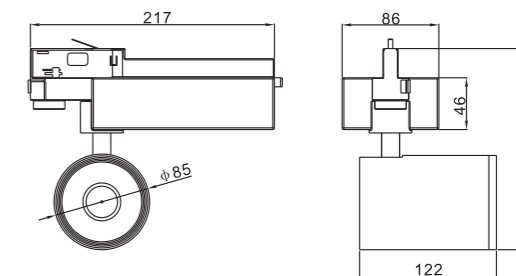

Photometric Diagram 光度分布图