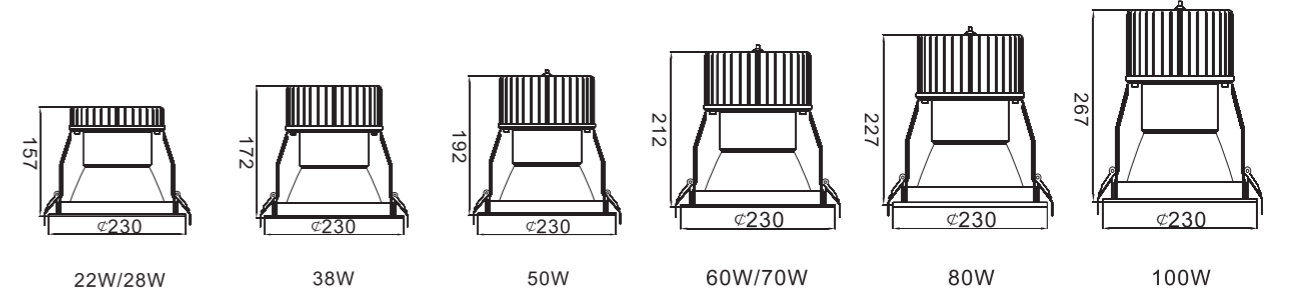

DLC08-A Series

DLC08-A downlights use high quality original CITIZEN COB LED. The general design requirements with two reflector cups, two times optical principle, frosted glass diffuser, pure aluminum heatsink. Many different wattage for options. The max wattage could reach 100W. Glareless, gentle light. Widely to use in industry, high ceiling, high space or glareless requirements exclusive place.

DLC08-A是由金瓦特自主设计研发, 采用纯铝散热器, 总体设计具有两个反光杯, 高效雾面玻璃透光片, 一次光学使用PC反射镜, 反射率>95%, 二次光学采用1090电镀镜面反光镜, 高品质西铁城光源, 搭配金瓦特高品质外置恒流驱动电源, 可调光, 深度防眩, 散热良好, 质量稳定, 整灯寿命超过40,000小时。

Photometric Diagram 光度分布图