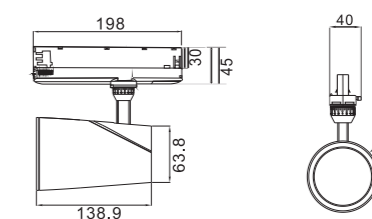

Dimensions 产品尺寸 (Unit: mm)