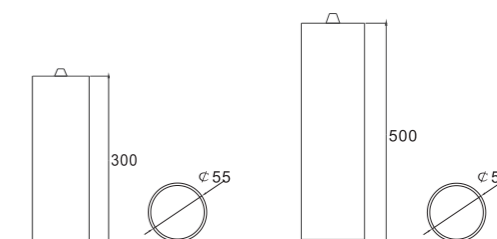

Advantages 产品优势

- High Ra > 90, Low SDCM < 3
- High efficiency, high illuminance
- Glare-free design, perfect light spot and accurate beam angle, make surroundings of comfortable illumination
- Non-flicker driver for superior surrounding lighting requirement
- Integrated molded light housing with convective holes for better heat dissipation, interior driver, low-temperature operation guaranteed
- Refined components and design, guarantee a long life span of over 40,000 hours

- 高显指大于90, 低色容差SDCM小于3
- 高光效, 高亮度
- 防眩设计, 光斑均匀并光束角精准来制造舒适的照明环境
- 使用无频闪电源去达到优质的照明环境需求
- 使用对流散热孔的一体式散热器来实现更好的散热, 内置电源, 低温, 确保品质需求
- 精致的部件和设计, 保证使用寿命超过40,000小时

Black fixed ring
黑色防眩圈

White fixed ring
白色防眩圈

Gold fixed ring
金色防眩圈

	CITIZEN COB		SDCM < 3
	8W / 15W		Color Black / White
	24° / 36°		CRI > 90
	AC220-240V 50/60Hz		5 Years Warranty 5年质保

RP55 Series

RP55 Series originally researched and developed by KWT, high-end spotlight with interior driver. 55mm diameter face cover, integrated molded lamp housing of CNC aluminum, use international top COB CITIZEN chip, PC reflector, mirror-finish anodized, reflective rate > 95%, with first-rate lighting control effect, various beam angle 24°, 36° for option, stable specifications, glare-free, good heat sink, brilliant quality, more than 40,000 hours life span.

RP55系列采用高导热的铝散热器, 高品质西铁城光源, 可匹配白色、黑色、金色三种防眩圈, 内置恒流驱动电源, 以满足不同的需求。防眩光的设计, 完美的光斑和准确的光束角度, 营造舒适的光环境。整灯寿命超过40,000小时的使用寿命。

Order Information 产品信息

Mode 型号	Power 功率	LED Current 电流	CCT 色温	Luminous Flux 光通量	CRI 显指	PF 功率因数
RP5508-930XY RP5508-940XY	8W	210mA	3000K 4000K	24° 554lm/36° 572lm 24° 595lm/36° 610lm	>90	≥0.9
RP5515-930XY RP5515-940XY	15W	400mA	3000K 4000K	24° 1013lm/36° 1053lm 24° 1083lm/36° 1127lm	>90	≥0.9