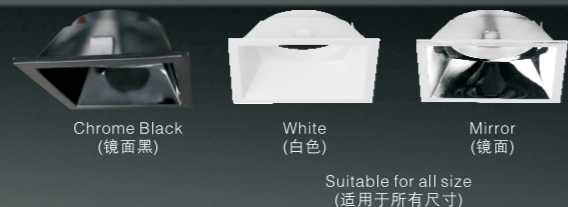

Advantages 产品优势

- High quality CITIZEN COB, CRI>90, SDCM<3
- Anti-glare design with various free replacement accessories
- Triac, 0-10V and DALI dimming are available
- Modularity structure, easier to assemble, install and disassemble, no damage to the ceiling floor
- Family structure appearance design to meet with the uniform aesthetic requirement
- Long life, >50,000 hours, 5 years warranty

- 高亮度西铁城光源，显指大于90，低色容差SDCM小于3
- 防眩光设计，多种配件自由替换
- 可选配可控硅调光，0-10V调光和DALI调光
- 模组化结构，更易组装，安装拆卸，不损坏天花板
- 组合结构外观设计，符合一致的美学要求
- 寿命长，超过50000小时，质保5年

- CITIZEN COB
- SDCM <3
- 7W/11W/15W/24W
- CRI >90
- AC100-240/220-240V 50/60Hz
- 12° /24° /36°
- 75X75/105X105/125X125mm
- 5 YEAR 5 Years Warranty 5年质保

Starwood Downlight Series

Starwood downlight series were designed by well-known lighting designers according to the deep anti-glare lighting performance and application which could achieve UGR<10. Modular design, quickly assemble and disassemble. Front maintenance. Different reflector shapes for options. The shape for fittings include Round, Square, Fixed, Gimbal, Trimless. They are widely used in high-end hotels, villas, clubs, cinemas, offices, restaurants etc.

喜达屋筒灯系列是在深入研究酒店照明需求，集合了数十家国内外知名照明设计公司总监的设计理念后集大智而成，模组化结构设计，拆卸组合方便快捷；深度防眩黑光设计，众多反光罩搭配，光色柔和，见光不见灯；四款大小不同尺寸，方形圆形齐全，带边框无边框兼有，有下照式、洗墙式，防水等级IP44，产品可广泛的使用于高端酒店、别墅、会所、影院、办公室。