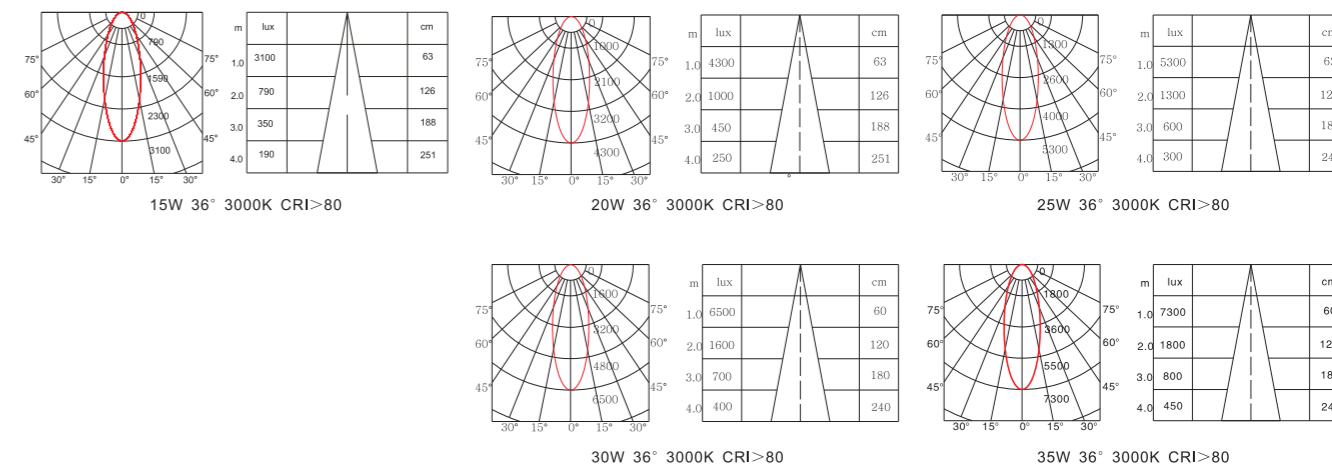

Order Information 产品信息

Mode 型号	Power 功率	LED Current 电流	CCT 色温	Luminous Flux 光通量	CRI 显指	PF 功率因数
RT8515-AC930LXY RT8515-AC940LXY	15W	360mA	3000K 4000K	12° 1260lm/24° 1207lm/36° 1365lm 12° 1291lm/24° 1270lm/36° 1407lm	>90	≥0.95
RT8520-AC930LXY RT8520-AC940LXY	20W	480mA	3000K 4000K	12° 1785lm/24° 1722lm/36° 1575lm 12° 1932lm/24° 1858lm/36° 2047lm	>90	≥0.95
RT8525-AC930LXY RT8525-AC940LXY	25W	600mA	3000K 4000K	12° 2226lm/24° 2121lm/36° 2289lm 12° 2415lm/24° 2383lm/36° 2541lm	>90	≥0.95
RT8530-AC930LXY RT8530-AC940LXY	30W	720mA	3000K 4000K	12° 2341lm/24° 2593lm/36° 2782lm 12° 3055lm/24° 2866lm/36° 3055lm	>90	≥0.95
RT8535-AC930LXY RT8535-AC940LXY	35W	850mA	3000K 4000K	12° 2835lm/24° 2971lm/36° 3171lm 12° 3181lm/24° 3244lm/36° 3496lm	>90	≥0.95

Remark 备注: X=F(ON-OFF) X=T(Triac Dim) X=D(Dali Dim) Y=B(Black) Y=W(White)