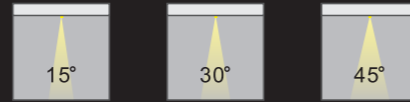

LTC Series

Advantages 产品优势

1. All of parts designed and produced by KWT own tools
   - Aluminium profile heatsink to meet best heat dissipation
   - Different Length and power to meet project request
   - Recessed type with trim and trimless
   - Gimbal and fixed type for option
   - Osram LED with step 3 to ensure the SDCM <3
   - CRI>90Ra For standard production line .
   - Dimmable type : Triac/0-10V/Dali/Wi-Fi/Blue Tooth
   - CCT dimmable is available : 2500K-3000k / 2700K-5000K
   - Customized funcation is available
2. 所有配件均由KWT 自己设计、自己开模生产
   - 型材灯体，散热更好
   - 根据应用场所可选择不同长度和功率
   - 嵌入式安装，有边和无边供选择
   - 固定和转动灯体可选
   - 欧司朗3步光源，确保色容差真正能够小于3
   - 高显色指数，标准产品均大于90Ra
   - 各种调光可选：Triac/0-10V/Dali/Wi-Fi/Blue Tooth
   - 调色温可选：2500K-3000k / 2700K-5000K
   - 接受定制

Dimensions 产品尺寸 (Unit: mm)

LTC0110
1LED/10W

80x80mm

LTC0220
2LED/20W

148x80mm

LTC0330
3LED/30W

218x80mm

Photometric Diagram 光度分布图

Order Information 产品信息

Mode 型号	Power 功率	LED Current 电流	CCT 色温	Luminous Flux 光通量	CRI 显指	PFC 功率因数
LTC0110-930XY	10W	250mA	3000K	805lm	>90	≥0.95
LTC0110-940XY			4000K	911lm		
LTC0110-960XY			6000K	878lm		
LTC0220-930XY	20W	480mA	3000K	1543lm	>90	≥0.95
LTC0220-940XY			4000K	1786lm		
LTC0220-960XY			6000K	1730lm		
LTC0330-930XY	30W	700mA	3000K	2416lm	>90	≥0.95
LTC0330-940XY			4000K	2769lm		
LTC0330-960XY			6000K	2703lm		

Remark 备注: X=F(ON-OFF) X=A(0-10V Dim) X=T(Triac Dim) X=D(Dali Dim) X=N(Without Driver) Y=B(Black) Y=W(White)