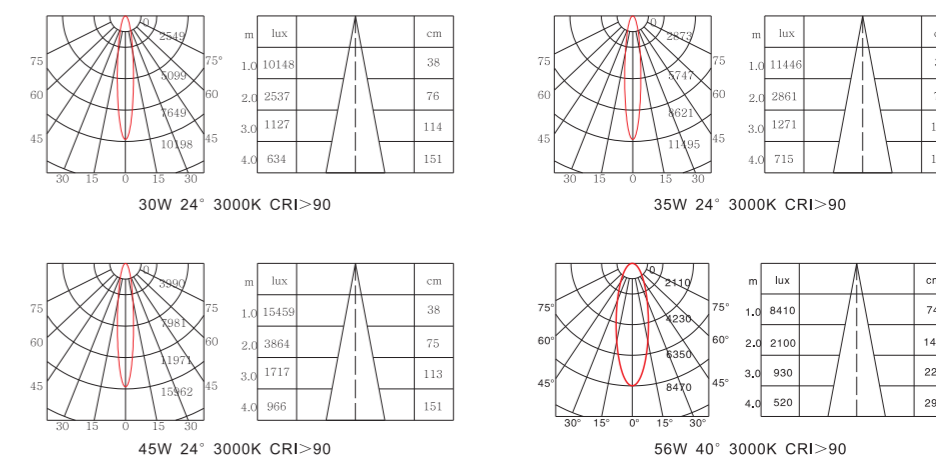

Dimensions 产品尺寸 (Unit: mm)

Photometric Diagram 光度分布图

CITIZEN COB

SDCM <3

30W/35W/45W/56W

Color Black/White

12°/24°/40°/60°

CRI >90