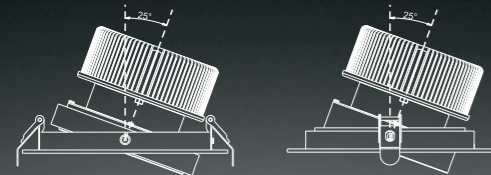

Advantages 产品优势

- High brightness, Low SDCM < 3, low light decline
- High efficiency, high illuminance, accurate beam angle makes comfortable illumination atmosphere
- Refined components and design, guarantee a long life span of over 40,000 hours
- Triac dimmable and 0-10v dimmable exterior drivers are available.
- 25° in right and left
- Easy installation, for wide applications

- 高亮度，低色容差SDCM <3，低光衰
- 高光效，高照度，标准的光束角营造舒适的照明环境
- 精心组装和设计，保证长达40000小时的使用寿命
- 外置电源可配可控硅调光（200-240v输入）和0-10v可调光（100-240v输入）
- 左右旋转25°
- 易于安装，适用于广泛应用

CITIZEN COB

SDCM < 3

35W / 40W / 50W / 55W

CRI > 90

AC100-240/220-240V 50/60Hz

15° / 24° / 36°
45° / 55°

φ 175mm

5 YEAR
5 Years Warranty
5年质保

DLE06 Series

DLE06 Series are originally researched and developed by KWT, pure aluminum housing, anodized finish, use PC reflector, mirror-finish anodized, reflective rate>95% high grade glass, transparent rate>93%, top quality CITIZEN COB, with KWT high quality exterior driver, dimmable, good heat sink, brilliant quality, more than 40,000 hours life span.

DLE06系列由金瓦特自主研发，6063纯铝外壳，喷涂氧化处理，PC反射器，镜面阳极氧化处理，反光率>95%高档玻璃，透光率>93%，高品质西铁城光源，搭配金瓦特外置恒流驱动电源，可调光，高效率，无频闪，整灯寿命超过40,000小时以上。