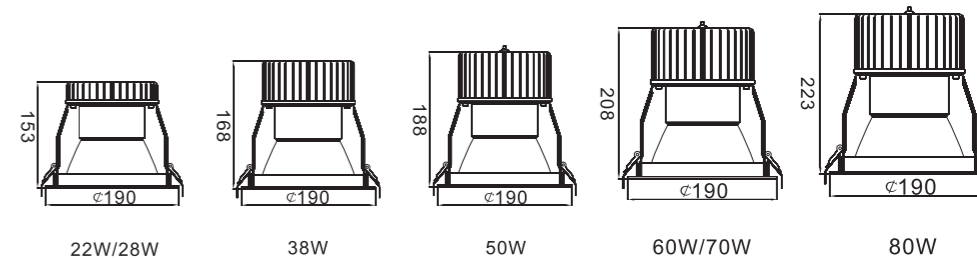

DLC06-B Series

DLC06-B downlights use high quality original CITIZEN COB LED. The general design requirements with two reflector cups, two times optical principle, frosted glass diffuser, pure aluminum heatsink. Many different wattage for options. The max wattage could reach 100W. Glareless, gentle light. Widely to use in industry, high ceiling, high space or glareless requirements exclusive place.

DLC06-B是由金瓦特自主设计研发, 采用纯铝散热器, 总体设计具有两个反光杯, 高效雾面玻璃透光片, 一次光学使用PC反射镜, 反射率>95%, 二次光学采用1090磨砂雾面反光镜, 高品质西铁城光源, 搭配金瓦特高品质外置恒流驱动电源, 可调光, 深度防眩, 散热良好, 质量稳定, 整灯寿命超过40,000小时。

Photometric Diagram 光度分布图