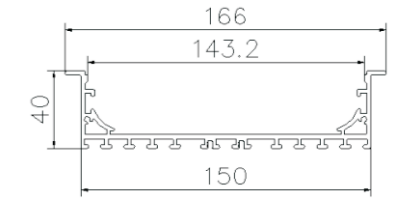

- Connect freely,easy fixing
- 5 different types of corner connectors application
- End caps assembled by mechanical screws and magnet structure
- Ladder type structure design,convenient for disassemble
- Build-in 0-10V dimming function
- UGR<19
- 自由连接，安装简便
- 5种不同的转角连接方式
- 尾盖由螺丝和磁吸结构组成
- 梯状结构，方便拆卸
- 内置0-10V调光
- UGR小于19