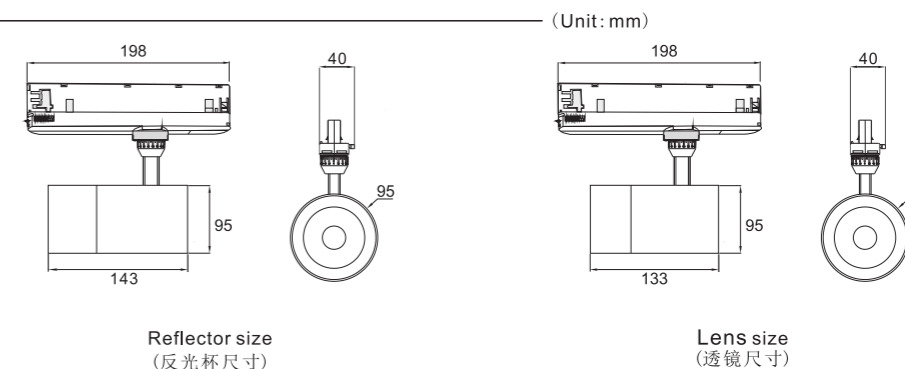

Dimensions 产品尺寸