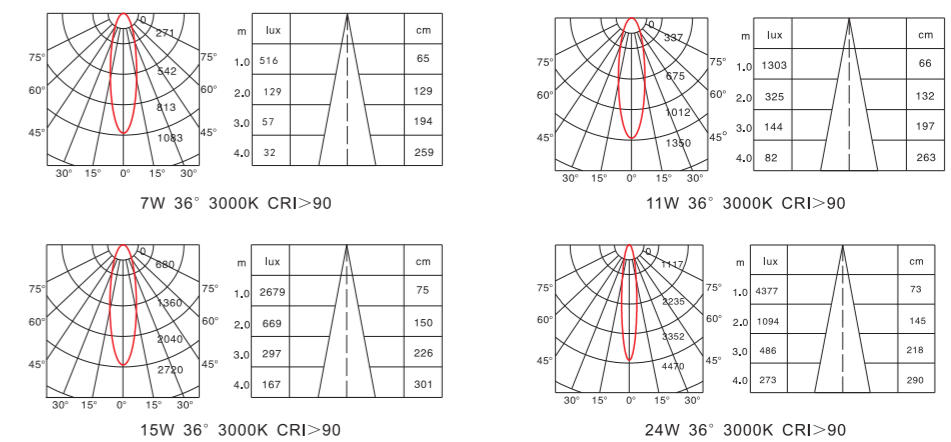

Photometric Diagram 光度分布图

Order Information 产品信息

Model 型号	Power 功率	LED Current 电流	CCT 色温	Luminous Flux 光通量	CRI 显指	PF 功率因数
SC7507F-927XY SC7507F-930XY SC7507F-940XY	7W	180mA	2700K 3000K 4000K	12° 340lm/24° 352lm/36° 419lm 12° 356lm/24° 516lm/36° 550lm 12° 377lm/24° 543lm/36° 565lm	>90	≥0.95
SC7511F-927XY SC7511F-930XY SC7511F-940XY	11W	300mA	2700K 3000K 4000K	12° 550lm/24° 642lm/36° 566lm 12° 580lm/24° 670lm/36° 621lm 12° 620lm/24° 752lm/36° 667lm	>90	≥0.95
SC10515F-927XY SC10515F-930XY SC10515F-940XY	15W	400mA	2700K 3000K 4000K	12° 1054lm/24° 1058lm/36° 1250lm 12° 1053lm/24° 1117lm/36° 1367lm 12° 1218lm/24° 1275lm/36° 1440lm	>90	≥0.95
SC12524F-927XY SC12524F-930XY SC12524F-940XY	24W	560mA	2700K 3000K 4000K	12° 1655lm/24° 2019lm/36° 1754lm 12° 1748lm/24° 2109lm/36° 1862lm 12° 1874lm/24° 2353lm/36° 1990lm	>90	≥0.95

Remark 备注: X=F(ON-OFF) X=A(0-10V Dim) X=T(Triac Dim) X=D(Dali Dim) X=N(Without Driver) Y=B(Black) Y=W(White)