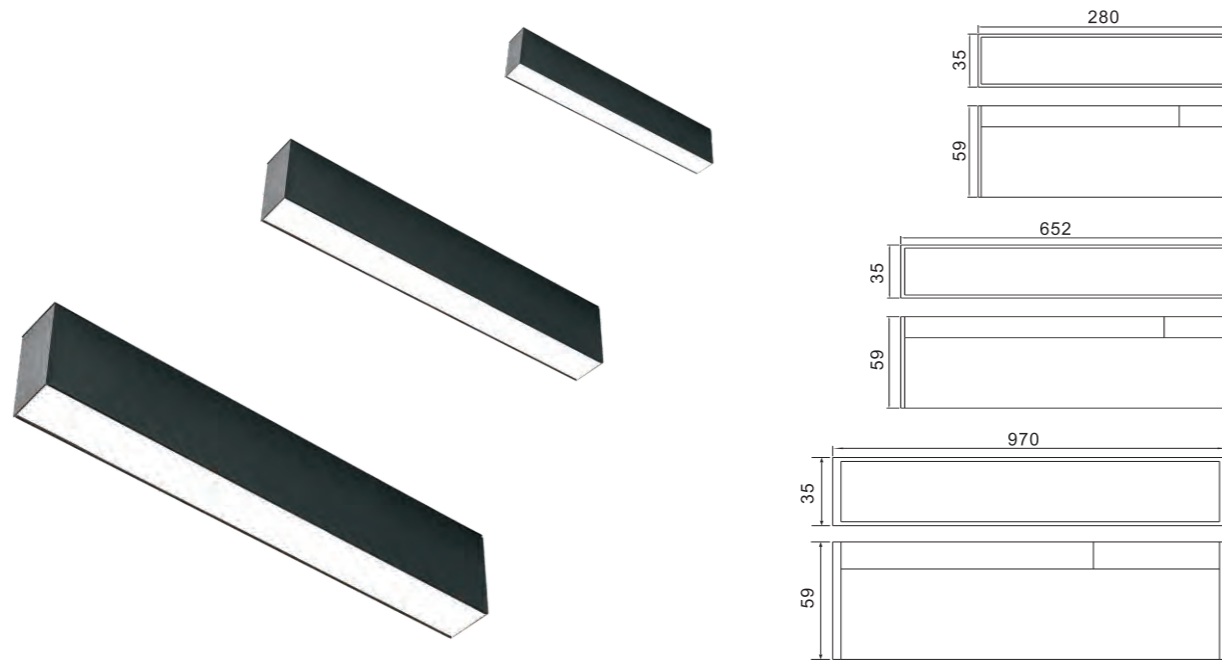

M-Linear Light Series 磁吸线性灯系列

Product Specifications 产品规格

Item No.: MLL300 MLL640 MLL960

Power: 10W / 20W / 30W

Beam Angle: 120°

Light Source: OSRAM SMD

Colour Temperature: 2700K / 3000K / 4000K / 5000K

Colour: Sand white / Sand black

CRI: > 90

Material: Aluminium

Input Voltage: DC 24V

Dim: 0-10V / Dali Dimmable

产品型号: MLL300 MLL640 MLL960

功率: 10W / 20W / 30W

光束角: 120°

光源: 欧司朗

色温: 2700K / 3000K / 4000K / 5000K

颜色: 砂纹白 / 砂纹黑

显指: >90

材质: 型材铝

输入电压: DC 24V

调光方式: 0-10V / Dali调光