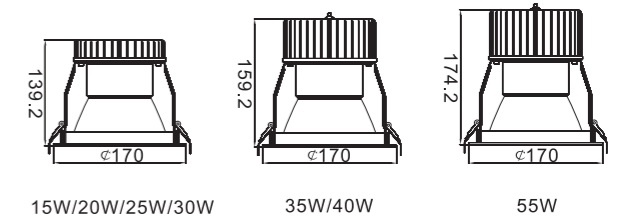

Photometric Diagram 光度分布图