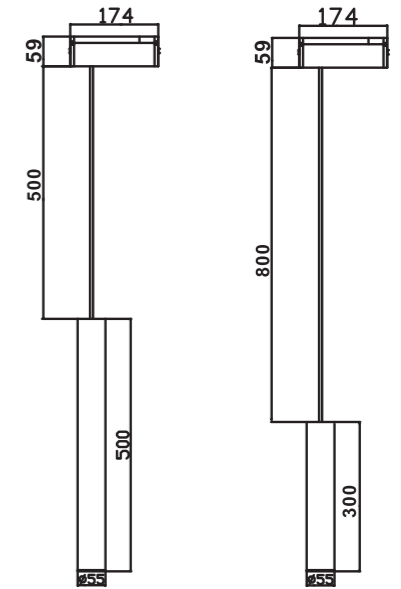

M-Spotlight Series 磁吸射灯系列

Product Specifications 产品规格

Item No.: MP55
Power: 8W / 15W
Beam Angle: 15° /24° /36°
Light Source: CITIZEN
Colour Temperature: 2700K / 3000K / 4000K
Colour: Sand white / Sand black
CRI: >90
Material: Aluminium
Input Voltage: DC 24V
Dim: 0-10V / Dali Dimmable

产品型号: MP55
功率: 8W / 15W
光束角: 15° /24° /36°
光源: 西铁城
色温: 2700K / 3000K / 4000K
颜色: 砂纹白 / 砂纹黑
显指: >90
材质: 型材铝
输入电压: DC 24V
调光方式: 0-10V / Dali调光