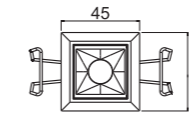

Dimensions 产品尺寸 (Unit: mm)

LTD0102
1LED/2W

37x37mm

LTD0104
2LED/4W

68x37mm

LTD0510
5LED/10W

140x37mm

LTD1020
10LED/20W