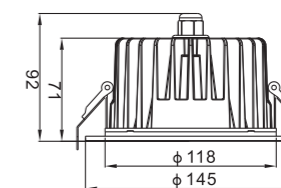

Dimensions 产品尺寸 (Unit:mm)

16W/20W/25W

Photometric Diagram 光度分布图