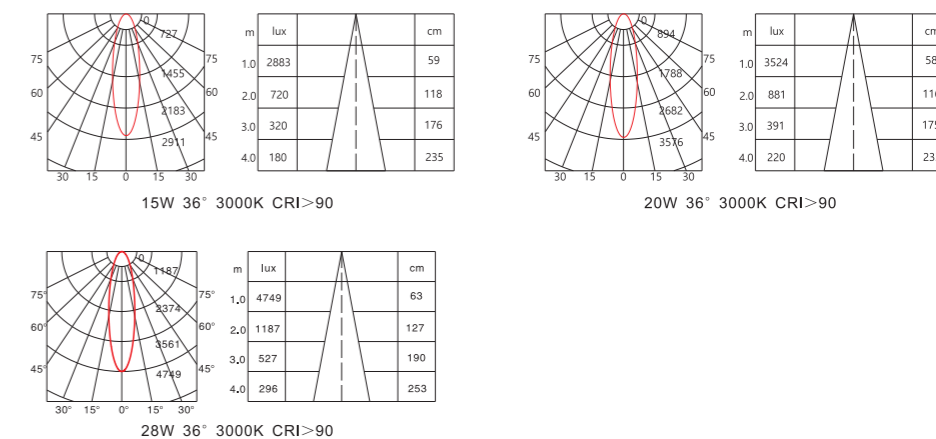

Order Information 产品信息

Mode 型号	Power 功率	Input voltage 输入电压	LED Current 电流	CCT 色温	Luminous Flux 光通量	CRI 显指	PF 功率因数
RC8015-930XY	15W	AC220-240V 50/60Hz	360mA	3000K	12° 1265lm/22° 1235lm/36° 1164lm	>90	≥0.95
RC8020-930XY	20W	AC220-240V 50/60Hz	480mA	3000K	12° 1604lm/22° 1510lm/36° 1460lm	>90	≥0.95
RC8028-930XY	28W	AC220-240V 50/60Hz	680mA	3000K	12° 2135lm/22° 2096lm/36° 2071lm	>90	≥0.95

Remark 备注: X=F(ON-OFF) X=A(0-10V Dim) X=T(Triac Dim) X=D(Dali Dim) X=N(Without Driver) Y=B(Black) Y=W(White)