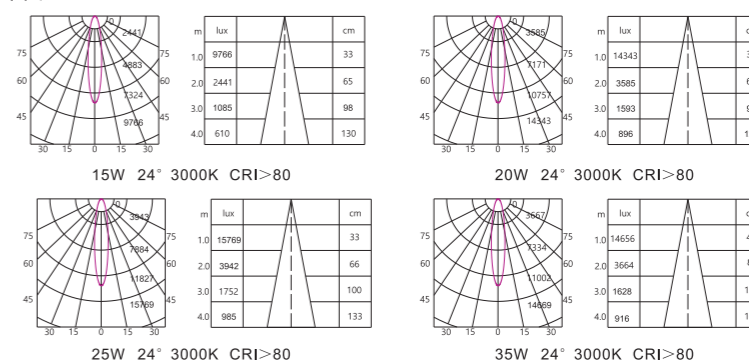

Photometric Diagram 光度分布图

Order Information 产品信息

Mode 型号	Power 功率	LED Current 电流	CCT 色温	Luminous Flux 光通量	CRI 显指	PF 功率因数
RT9515NP-930	15W	360mA	3000K	15° 1268lm/24° 1263lm/36° 1320lm	>90	≥0.96
RT9520NP-930	20W	480mA	3000K	15° 1949lm/24° 1902lm/36° 1897lm	>90	≥0.96
RT9525NP-930	25W	600mA	3000K	15° 2195lm/24° 2129lm/36° 2143lm	>90	≥0.96
RT9535NP-930	35W	850mA	3000K	15° 3031lm/24° 3068lm/36° 3055lm	>90	≥0.96

Remark 备注: X=F(ON-OFF) X=A(0-10V Dim) X=T(Triac Dim) X=D(Dali Dim) X=N(Without Driver) Y=B(Black) Y=W(White)