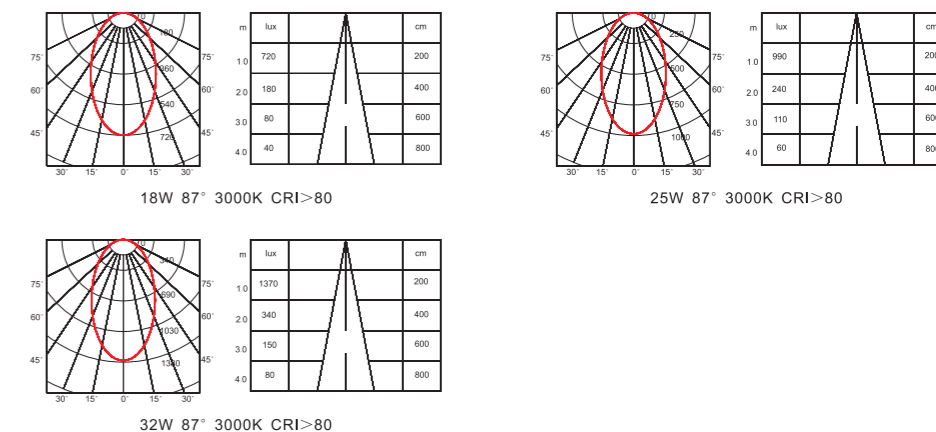

Dimensions 产品尺寸 (Unit: mm)

18W/25W/32W

Photometric Diagram 光度分布图

- SAMSUNG SMD
- SDCM < 3
- 18W/25W/32W
- CRI > 90
- AC100-240/220-240V 50/60Hz
- 87°
- ϕ 175mm
- 5 Years Warranty
5年质保

DLD06-A Series

DLD06-A Series are originally researched and developed by KWT, die-casting aluminum housing, baking finished surface, use 1090 aluminum reflector, reflective rate>95%,high-grade diffuser,transparent rate>92%,high brightness SAMSUNG LEDs,with KWT high quality exterior driver, dimmable, good heat sink, brilliant quality, more than 40,000 hours life span.