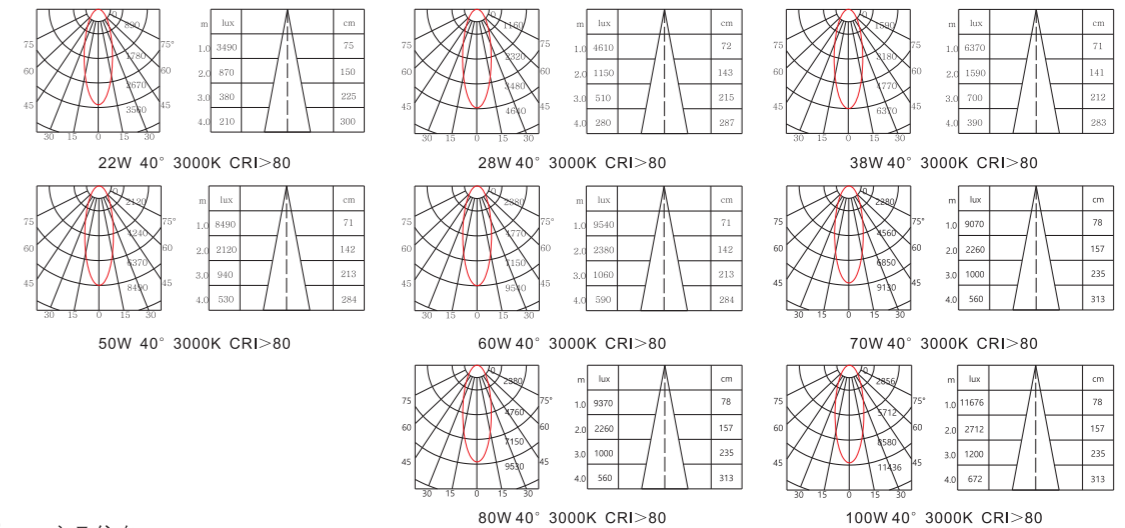

Order Information 产品信息

Mode 型号	Power 功率	LED Current 电流	CCT 色温	Luminous Flux 光通量	CRI 显指	PF 功率因数
DLC1022B-930XY DLC1022B-940XY	22W	520mA	3000K 4000K	25° 2130lm/40° 2120lm 25° 2220lm/40° 2210lm	>90	≥0.95
DLC1028B-930XY DLC1028B-940XY	28W	700mA	3000K 4000K	25° 2730lm/40° 2690lm 25° 2800lm/40° 2800lm	>90	≥0.95
DLC1038B-930XY DLC1038B-940XY	38W	900mA	3000K 4000K	25° 3740lm/40° 3620lm 25° 4160lm/40° 3980lm	>90	≥0.95
DLC1050B-930XY DLC1050B-940XY	50W	1200mA	3000K 4000K	25° 4810lm/40° 4860lm 25° 5220lm/40° 5130m	>90	≥0.95
DLC1060B-930XY DLC1060B-940XY	60W	1500mA	3000K 4000K	25° 5410lm/40° 5470lm 25° 5970lm/40° 5710m	>90	≥0.95
DLC1070B-930XY DLC1070B-940XY	70W	1700mA	3000K 4000K	32° 5710lm/40° 5590lm 32° 6920lm/40° 6820lm	>90	≥0.95
DLC1080B-930XY DLC1080B-940XY	80W	1900mA	3000K 4000K	32° 6825lm/40° 6688lm 32° 7408lm/40° 7294lm	>90	≥0.95
DLC10100B-930XY DLC10100B-940XY	100W	2400mA	3000K 4000K	32° 8506lm/40° 8435lm 32° 9362lm/40° 9258lm	>90	≥0.95

Remark 备注: X=F(ON-OFF) X=A(0-10V Dim) X=T(Triac Dim) X=D(Dali Dim) X=N(Without Driver) Y=B(Black) Y=W(White)