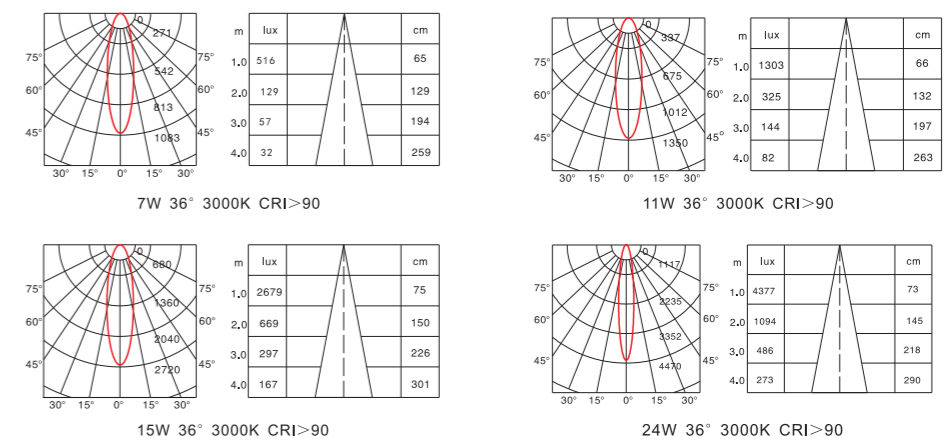

Photometric Diagram 光度分布图

Order Information 产品信息

Model 型号	Power 功率	LED Current 电流	CCT 色温	Luminous Flux 光通量	CRI 显指	PF 功率因数
TS7507F-927XY	7W	180mA	2700K	12° 340lm/24° 352lm/36° 419lm	>90	≥0.95
TS7507F-930XY			3000K	12° 356lm/24° 516lm/36° 550lm		
TS7507F-940XY			4000K	12° 377lm/24° 543lm/36° 565lm		
TS7511F-927XY	11W	300mA	2700K	12° 550lm/24° 642lm/36° 566lm	>90	≥0.95
TS7511F-930XY			3000K	12° 580lm/24° 670lm/36° 621lm		
TS7511F-940XY			4000K	12° 620lm/24° 752lm/36° 667lm		
TS10515F-927XY	15W	400mA	2700K	12° 1054lm/24° 1058lm/36° 1250lm	>90	≥0.95
TS10515F-930XY			3000K	12° 1053lm/24° 1117lm/36° 1367lm		
TS10515F-940XY			4000K	12° 1218lm/24° 1275lm/36° 1440lm		
TS12524F-927XY	24W	560mA	2700K	12° 1655lm/24° 2019lm/36° 1754lm	>90	≥0.95
TS12524F-930XY			3000K	12° 1748lm/24° 2109lm/36° 1862lm		
TS12524F-940XY			4000K	12° 1874lm/24° 2353lm/36° 1990lm		

Remark 备注: X=F(ON-OFF) X=A(0-10V Dim) X=T(Triac Dim) X=D(Dali Dim) X=N(Without Driver) Y=B(Black) Y=W(White)