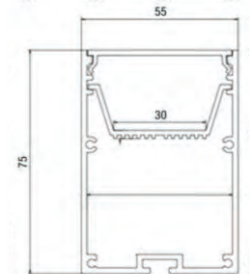

1. Connect freely,easy fixing
   - 5 different types of corner connectors application
   - End caps assembled by mechanical screws and magnet structure
   - Ladder type structure design,convenient for disassemble
   - Build-in 0-10V dimming function
   - UGR<19
2. 自由连接，安装简便
   - 5种不同的转角连接方式
   - 尾盖由螺丝和磁吸结构组成
   - 梯状结构，方便拆卸
   - 内置0-10V调光
   - UGR小于19