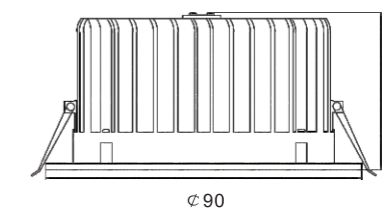

Dimensions 产品尺寸 (Unit: mm)

Photometric Diagram 光度分布图