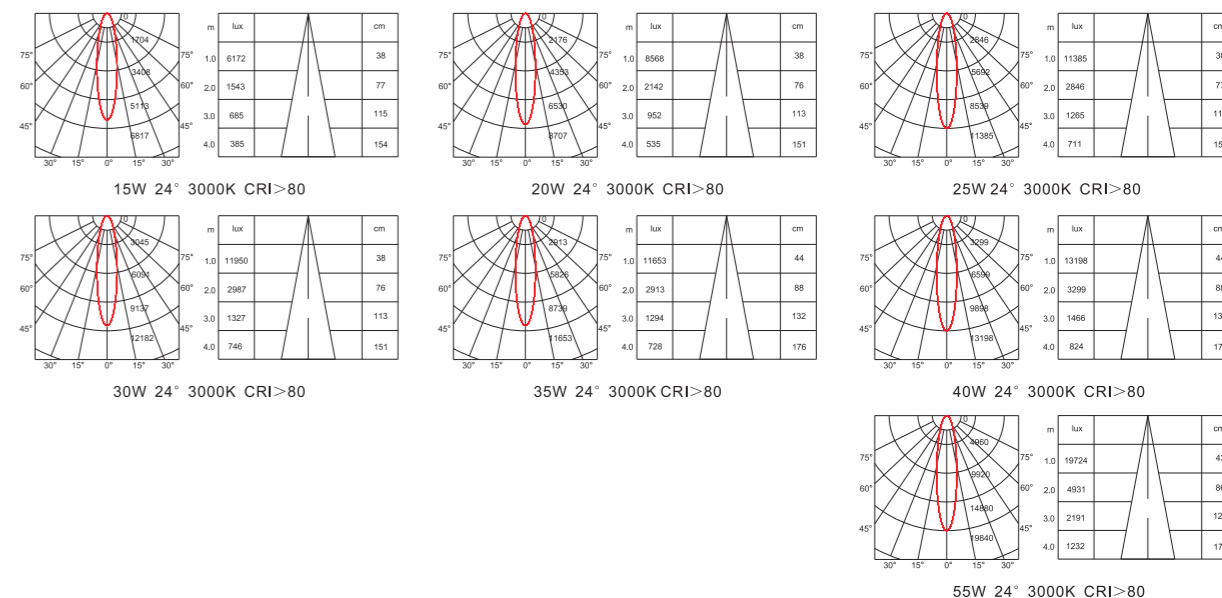

CITIZEN COB

SDCM <3

15W/20W/25W/30W/
35W/40W/55W

CRI >90

AC100-240/220-240V 50/60Hz

15° /24° /36° /50°

φ 125mm

5 YEARS
5 Years Warranty
5年质保

DLC04-B Series

DLC04-B are originally researched and developed by KWT, pure aluminum heat sink, the general design requirements with two reflector cups, two times optical principle, frost glass diffuser, first optics to use PC reflector, reflective rate>95%, second optics to use 1090 reflector, top quality CITIZEN COB, with KWT high quality exterior driver, dimmable, good heat sink, brilliant quality, more than 40,000 hours life span.

DLC04-B是由金瓦特自主设计研发，采用纯铝散热器，总体设计具有两个反光杯，高效雾面玻璃透光片，一次光学使用PC反射镜，反射率>95%，二次光学采用1090磨砂雾面反光镜，高品质西铁城光源，搭配金瓦特高品质外置恒流驱动电源，可调光，深度防眩，散热良好，质量稳定，整灯寿命超过40,000小时。

Order Information 产品信息

Mode 型号	Power 功率	LED Current 电流	CCT 色温	Luminous Flux 光通量	CRI 显指	PF 功率因数
DLC0415B-930XY DLC0415B-940XY	15W	360mA	3000K 15° 4000K 15°	1516lm/24° 1494lm/36° 1508lm/50° 1464lm	>90	≥0.95
DLC0420B-930XY DLC0420B-940XY	20W	480mA	3000K 15° 4000K 15°	2006lm/24° 1955lm/36° 1966lm/50° 2056lm	>90	≥0.95
DLC0425B-930XY DLC0425B-940XY	25W	600mA	3000K 15° 4000K 15°	2344lm/24° 2320lm/36° 2341lm/50° 2332lm	>90	≥0.95
DLC0430B-930XY DLC0430B-940XY	30W	720mA	3000K 15° 4000K 15°	2686lm/24° 2731lm/36° 2682lm/50° 2633lm	>90	≥0.95
DLC0435B-930XY DLC0435B-940XY	35W	850mA	3000K 15° 4000K 15°	3325lm/24° 3205lm/36° 3178lm/50° 3159lm	>90	≥0.95
DLC0440B-930XY DLC0440B-940XY	40W	960mA	3000K 15° 4000K 15°	3630lm/24° 3638lm/36° 3590lm/50° 3494lm	>90	≥0.95
DLC0455B-930XY DLC0455B-940XY	55W	1300mA	3000K 15° 4000K 15°	5158lm/24° 5248lm/36° 5259lm/50° 4904lm	>90	≥0.95

Remark 备注: X=F(ON-OFF) X=A(0-10V Dim) X=T(Triac Dim) Y=B(Black) Y=W(White)