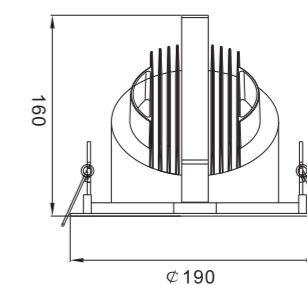

Photometric Diagram 光度分布图