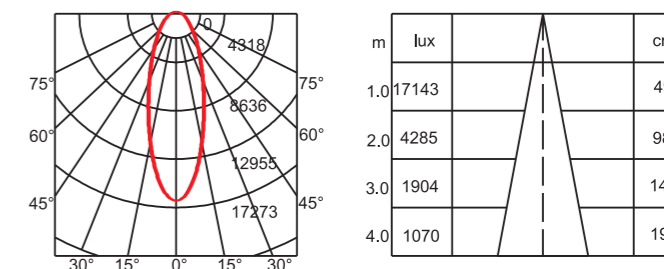

4000K CRI>80 Beam Angle=34°

Order Information 产品信息

Mode 型号	Power 功率	LED Current 电流	CCT 色温	Luminous Flux 光通量	CRI 显指	PFC 功率因数
L15S5x6x2-930XY	60W	1450mA	3000K	3912lm	>90	≥0.98
L15S5x6x2-940XY	60W	1450mA	4000K	4130lm	>90	≥0.98

Remark 备注: X=F(ON-OFF) X=A(0-10V Dim) X=T(Triac Dim) X=D(Dali Dim) X=N(Without Driver) Y=B(Black) Y=W(White)