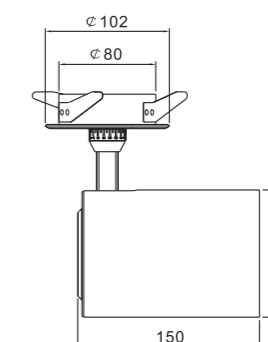

Dimensions 产品尺寸 (Unit: mm)

Photometric Diagram 光度分布图

CITIZEN COB

SDCM <3

30W/35W/45W/56W

Color Black/White

12°/24°/40°/60°

CRI >90