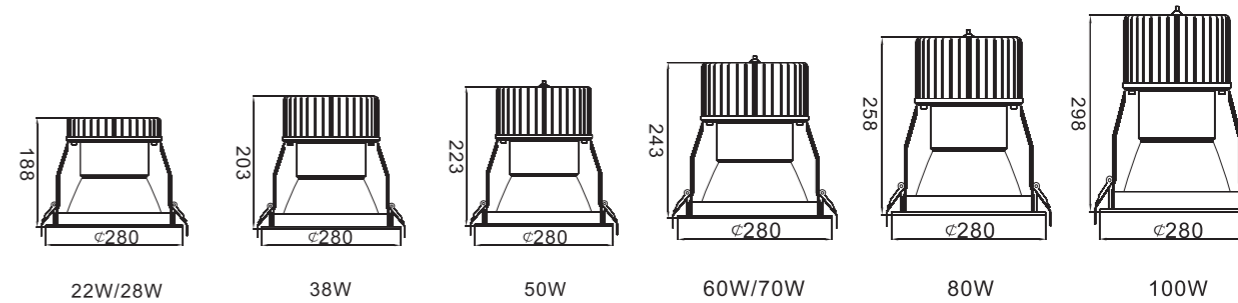

Dimensions 产品尺寸

(Unit: mm)