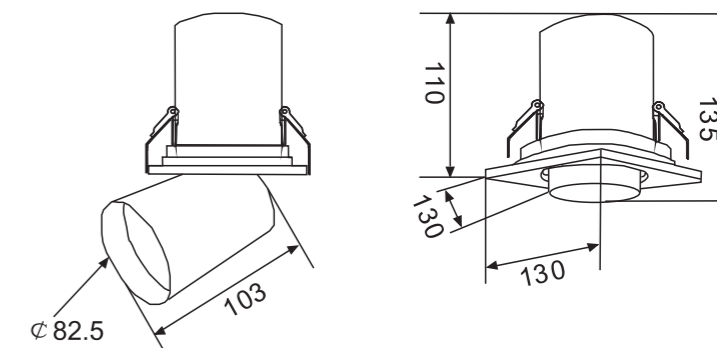

Dimensions 产品尺寸 (Unit: mm)

Photometric Diagram 光度分布图

CITIZEN COB

SDCM <3

25W

Color Black/White

15° /24° /36°

120*120 mm