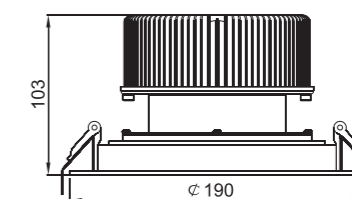

Dimensions 产品尺寸 (Unit: mm)

35W/40W/50W/55W