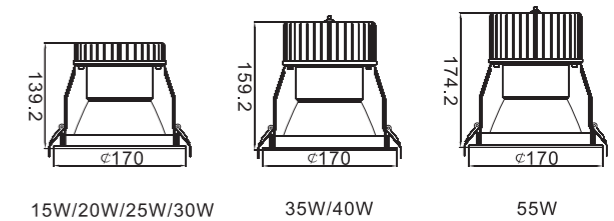

Photometric Diagram 光度分布图