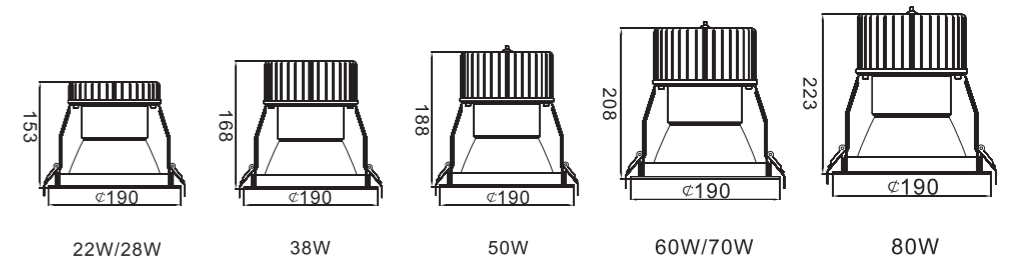

Dimensions 产品尺寸 (Unit: mm)