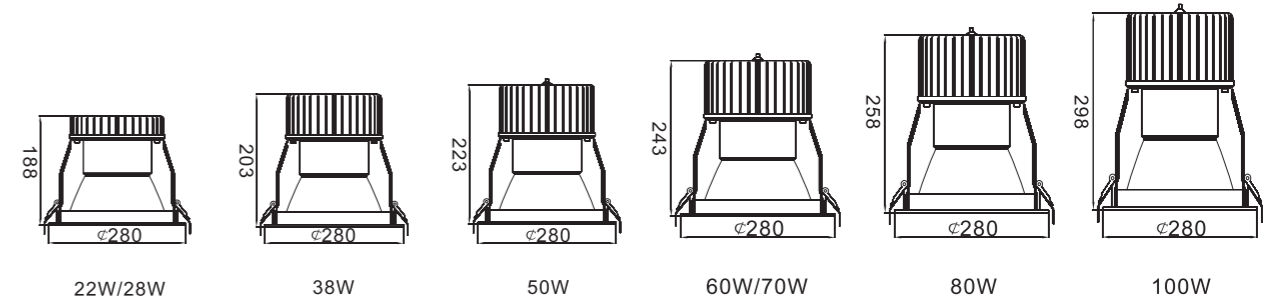

Photometric Diagram 光度分布图