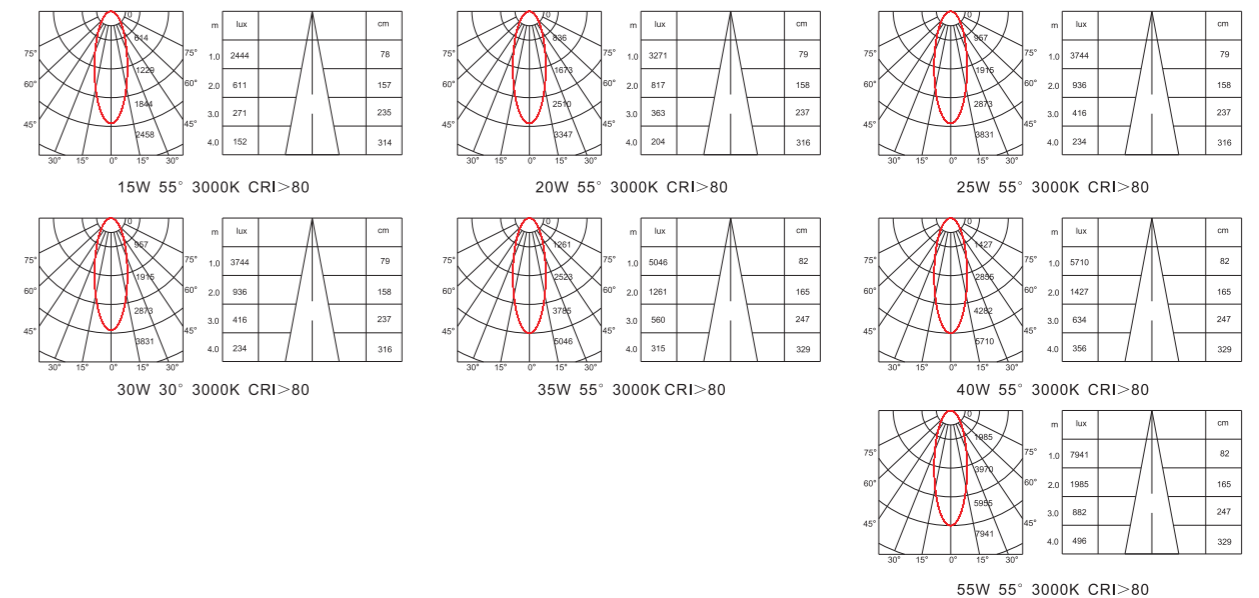

Order Information 产品信息

Mode 型号	Power 功率	LED Current 电流	CCT 色温	Luminous Flux 光通量	CRI 显指	PF 功率因数
DLC0515A-930XY DLC0515A-940XY	15W	360mA	3000K 4000K	1410lm 1580lm	>90	≥0.95
DLC0520A-930XY DLC0520A-940XY	20W	480mA	3000K 4000K	1915lm 1863lm	>90	≥0.95
DLC0525A-930XY DLC0525A-940XY	25W	600mA	3000K 4000K	2191lm 2306lm	>90	≥0.95
DLC0530A-930XY DLC0530A-940XY	30W	720mA	3000K 4000K	2522lm 2653lm	>90	≥0.95
DLC0535A-930XY DLC0535A-940XY	35W	850mA	3000K 4000K	3023lm 3074lm	>90	≥0.95
DLC0540A-930XY DLC0540A-940XY	40W	960mA	3000K 4000K	3420lm 3411lm	>90	≥0.95
DLC0555A-930XY DLC0555A-940XY	55W	1300mA	3000K 4000K	4721lm 4905lm	>90	≥0.95

Remark 备注: X=F(ON-OFF) X=A(0-10V Dim) X=T(Triac Dim) Y=B(Black) Y=W(White)