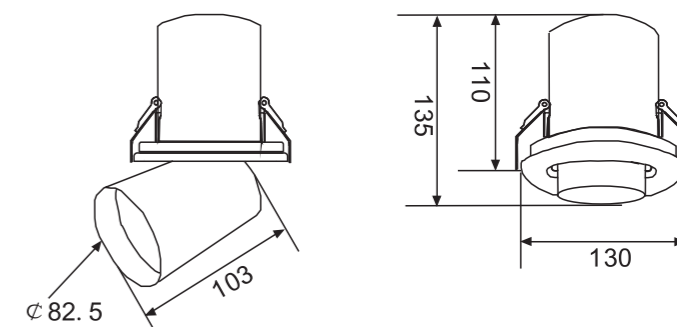

Dimensions 产品尺寸 (Unit: mm)

Photometric Diagram 光度分布图