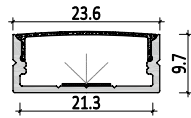

Mini size Surface-mounted linear fixture

Dimension

Installation steps

-1

-2

-3

Accessories