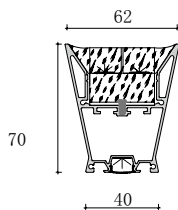

Large size
Deep Anti-glare, UGR < 16

Dimension

Installation steps

Accessories