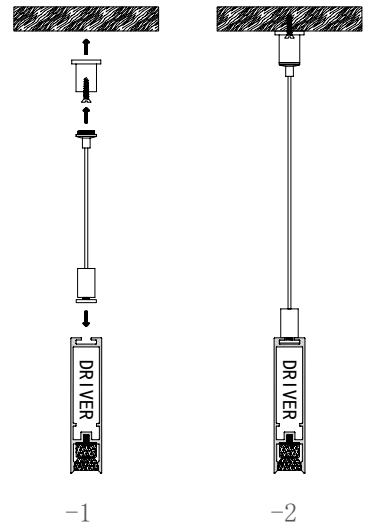

Dimension

Installation steps

BM6270

Accessories

241- L228mm

Dimension

Installation steps

BM1670