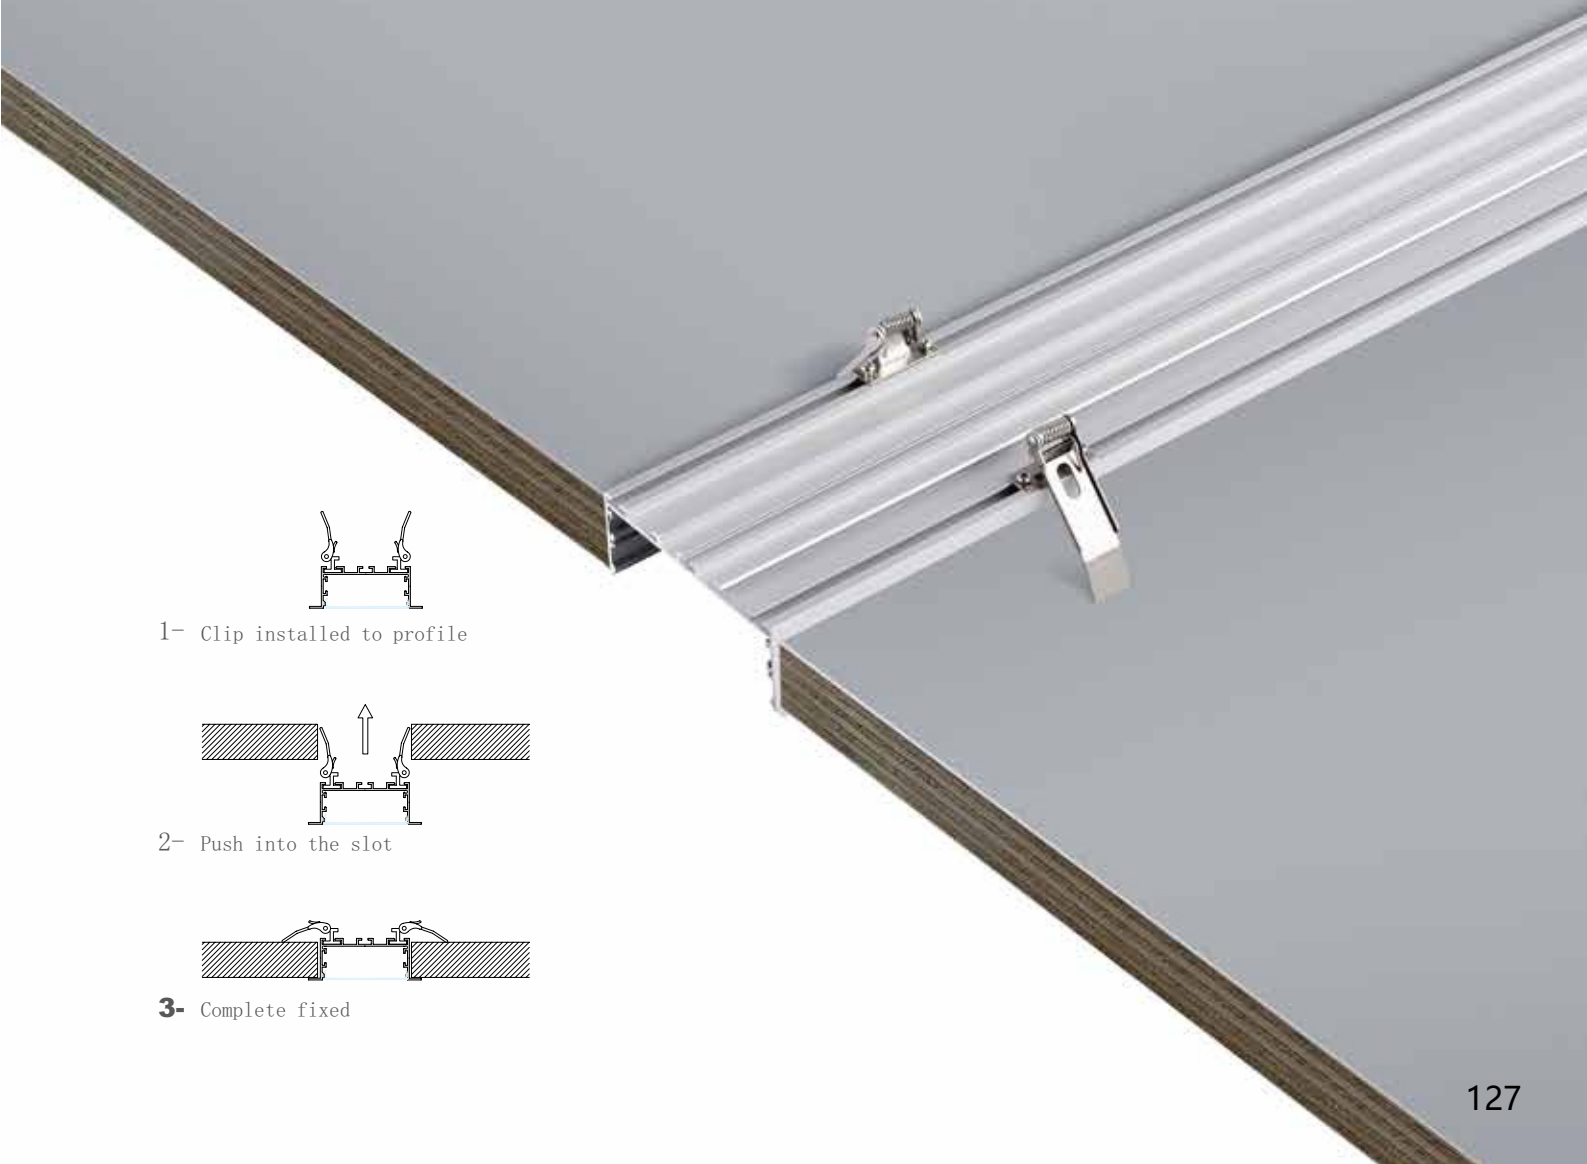

All items of us can be satisfied with combinations by you willing. There are various installation options (recessed and no trim, surface-mounted and suspended) and diffuse or concentrated glare-free light versions, to meet all your requirements.

The aluminum profiles also can be customized, there are available for both static and dimmable.

Thanks to the subtle and purely technical aesthetics, they can be adapted to any architectural environment