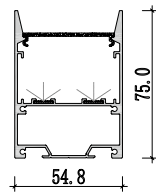

Large size Suspended office lighting

Dimension

Installation steps

-1

-2

-OR-

Accessories

Dimension

Installation steps

-1

-2

Accessories