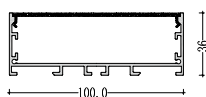

Large size Surface mounted office lighting

Dimension

Installation steps

Accessories