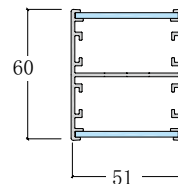

Dimension

M5160

Accessories