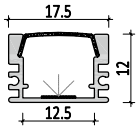

Black color series / pg094~pg099

M1712
pg098