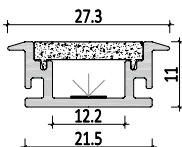

D2711
pg103