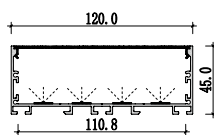

Large size Surface mounted office lighting

Dimension

Installation steps

Accessories