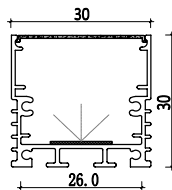

Dimension

Installation steps

M2020

M3020

Accessories

Mini size Surface-mounted linear fixture

Dimension

Installation steps

M3535

Accessories

Mini size Surface-mounted linear fixture

Dimension

Installation steps

M3030

-1

-2