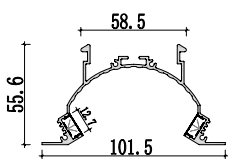

BY10055
pg160