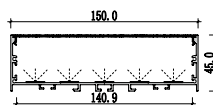

Dimension

Installation steps

BM20050

Accessories