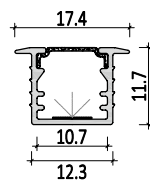

Dimension

Installation steps

Accessories

Y1712

Dimension

Installation steps

Accessories

Large size Stairs light fixture