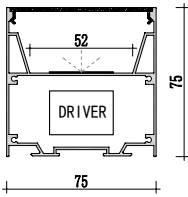

BM7575
pg140