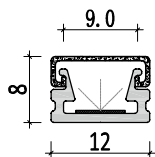

Dimension

Installation steps

Accessories

Dimension

Installation steps

Accessories