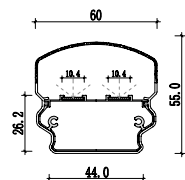

Large size Tri-proof light fixture

Dimension

Installation steps

Accessories

Dimension

Installation steps

Accessories