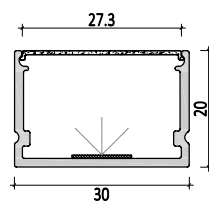

Dimension

Installation steps

M2020

M3020

Accessories

Mini size Surface-mounted linear fixture

Dimension

Installation steps