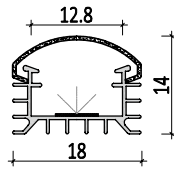

Mini size Surface-mounted linear fixture

M1515

Dimension

Installation steps

-1

-2

-3

Accessories

M1407

Dimension

Installation steps

-1

-2

-3

Accessories

M1814

Dimension

Installation steps

-1

-2

-3

Accessories

M1513

Dimension