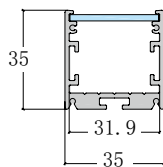

Dimension

M3535

Accessories