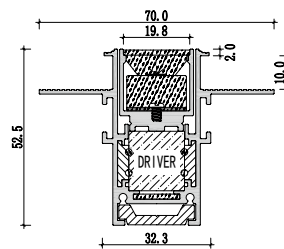

You can also add the controlling system to adjust the lighting such as Dali system.

Magnetic Linear Track Light System

C7052

Dimension

Installation steps

Accessories

Trimless type

Dimension