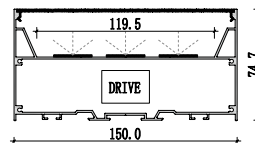

BM15075
pg141