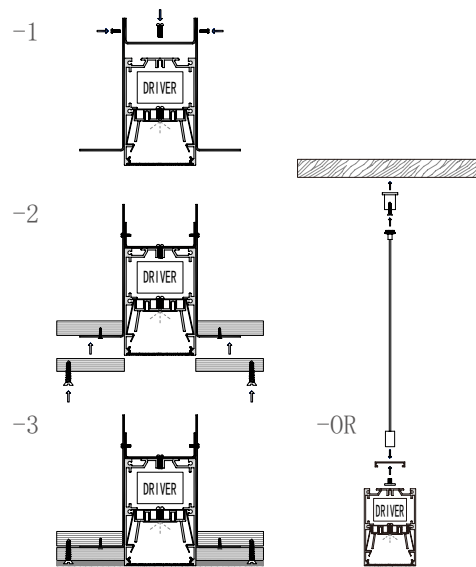

Dimension

Installation steps