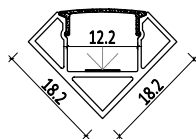

Dimension

Installation steps

M1616

M1818

Accessories

Mini size Corner linear fixture

M0808

M1313