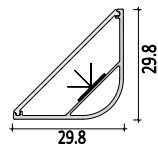

Dimension

Installation steps

Accessories

Large size
Corner linear fixture

M3030

BM5050

Dimension

Installation steps