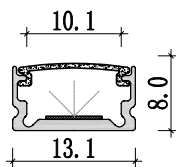

M1208

Dimension

Installation steps

Accessories

M1308

Dimension

Installation steps

Accessories

Mini size Surface-mounted linear fixture

M1515

Dimension

Installation steps

-1

-2

-3

Accessories