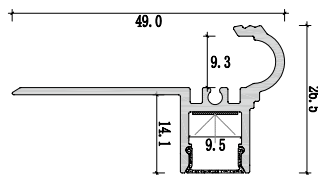

Accessories