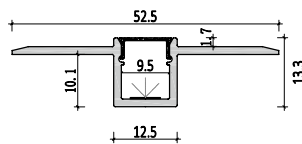

Accessories

Medium size Trimless light fixture

C3313

Dimension

Installation steps

Accessories

C5315

Dimension