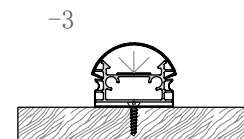

Installation steps