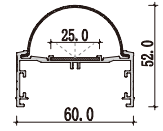

BM6052
pg152