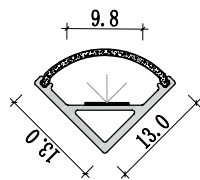

Dimension

Installation steps

Accessories