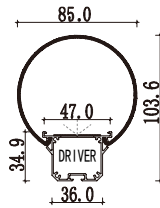

MB86100
pg151