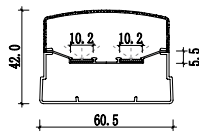

Dimension

Installation steps

S8065

Accessories

Large size Tri-proof light fixture

S6042

Dimension

Installation steps