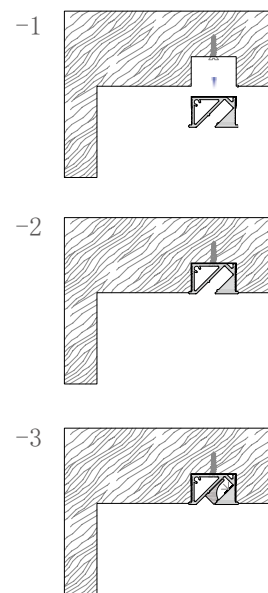

Y0709

M1313

Dimension

Installation steps

Y1609

Dimension

Installation steps

Medium size
Black color light fixture