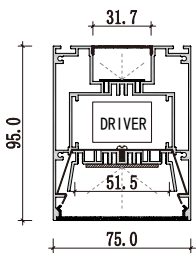

BM7595
pg143