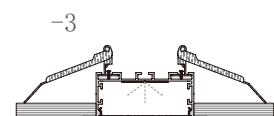

Large size Recessed office lighting

BY12035

Dimension

Installation steps

Accessories

Dimension

Installation steps

Accessories