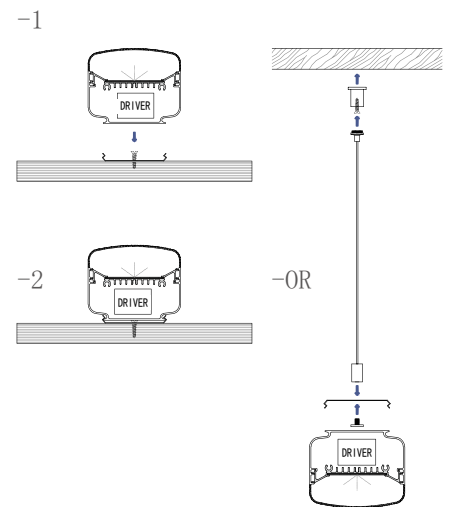

Dimension

Installation steps

S8065

Accessories

Large size Tri-proof light fixture

S6042

Dimension

Installation steps