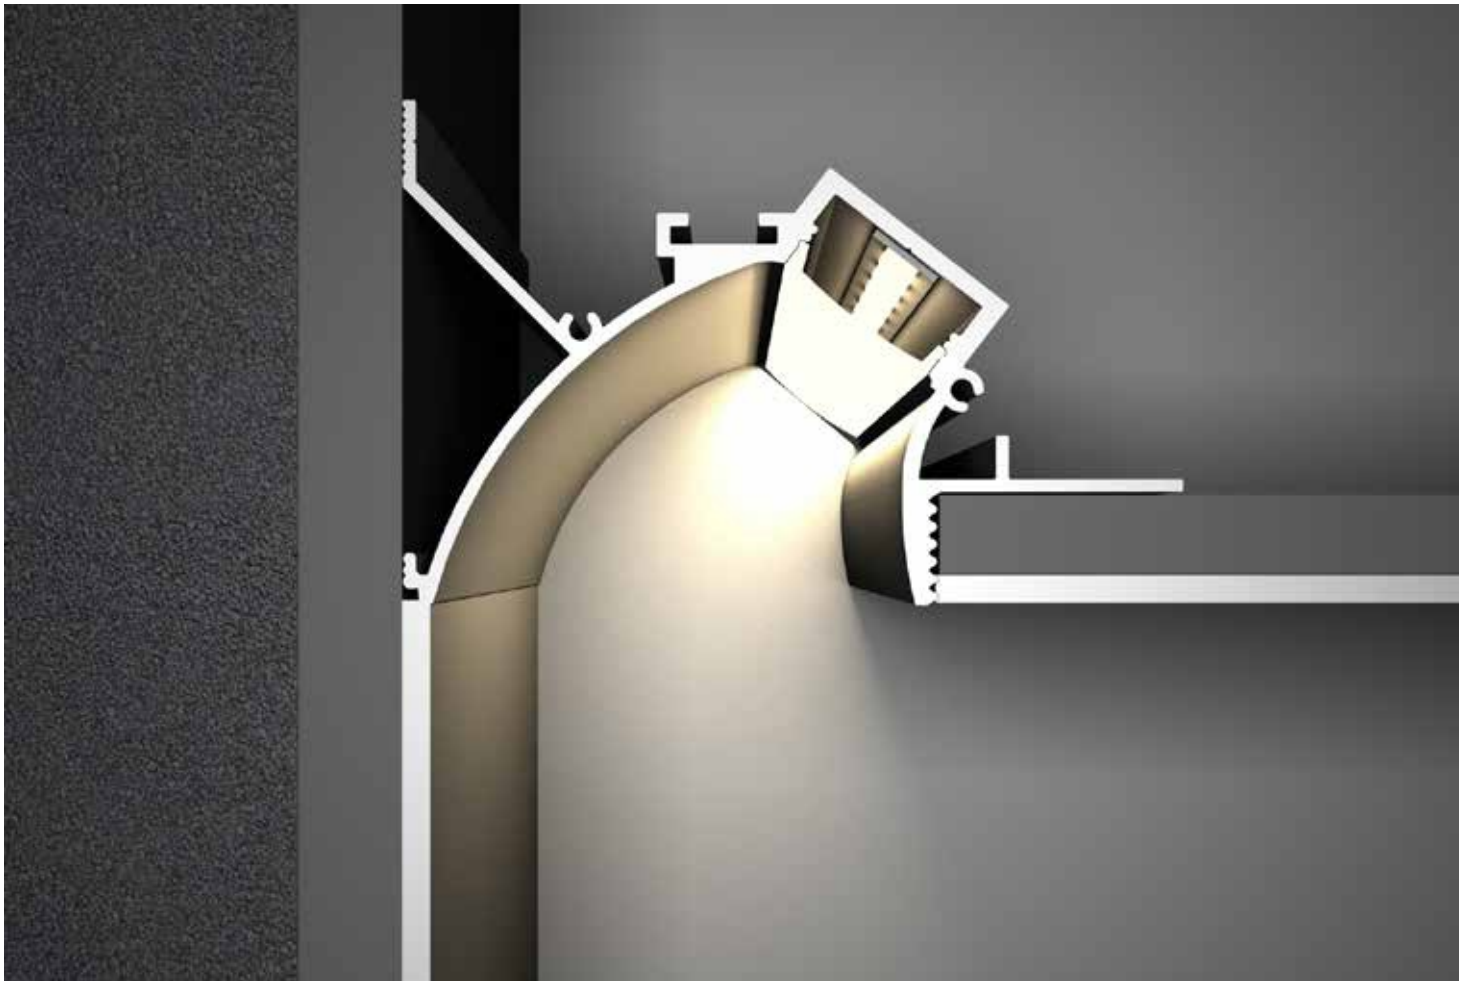

Large size Indirect lighting series