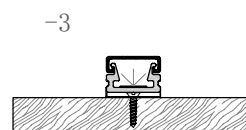

Installation steps