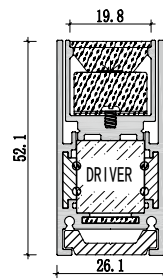

Installation steps

C7052

Accessories

C2652

Dimension

Installation steps

Accessories

Large size
Deep Anti-glare, UGR < 16