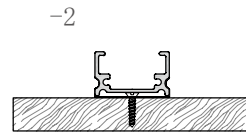

Installation steps