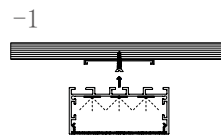

1- Clip installed to profile

2- Push into the slot

3- Complete fixed

Large size
Surface mounted office lighting

BM5035

BM7535

Dimension

Installation steps