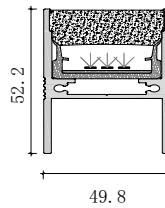

Accessories

Large size
Inground light fixture

Dimension

Installation steps

Accessories

D2544
D3052
D5052

Magnetic Linear Track Light System

Magnetic track light are available in different lengths, with the possibility of combining it with others, they eliminating the effect of interruption of light, in correspondence of the joint also in the corners.