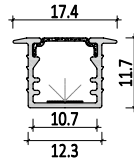

Y1712
pg099