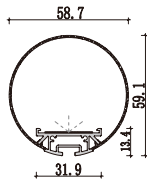

BM60
pg150

Tri-proof light series / pg156~pg159