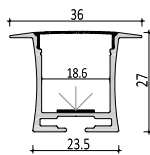

Large size Recessed office lighting

Dimension

Installation steps

-1

-2

-3

Accessories