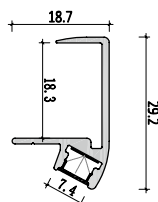

Mini size
Cabinet and furniture series

M2919

Dimension

Installation steps