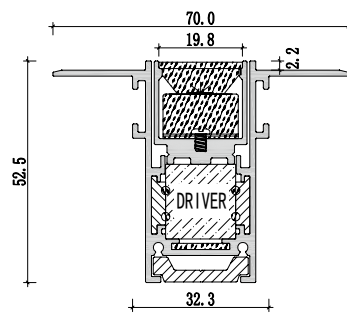

You can also add the controlling system to adjust the lighting such as Dali system.

Magnetic Linear Track Light System

C7052

Dimension

Installation steps

Accessories

Trimless type

Dimension