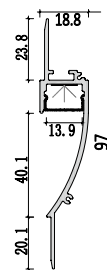

Dimension

Installation steps

Accessories