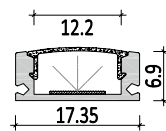

Installation steps

-1

-2

-3

Accessories

Mini size Surface-mounted linear fixture

Dimension

M1814

Installation steps

Accessories

M1506

M1707

Dimension

Installation steps

Accessories

Mini size Surface-mounted linear fixture