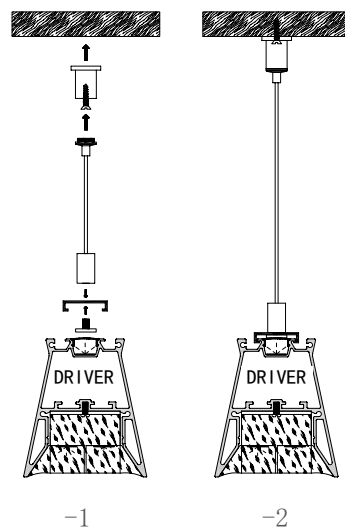

Large size
Deep Anti-glare, UGR < 16

Dimension

Installation steps

Accessories