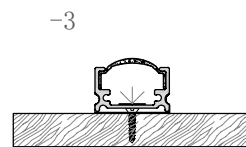

Installation steps