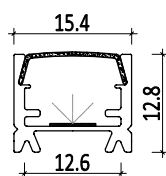

Accessories

Mini size
Surface-mounted linear fixture

M2109

Dimension

Installation steps

Accessories

M1513

Dimension