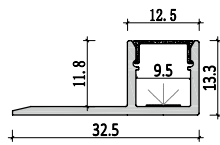

Accessories

Medium size Trimless light fixture

C3313

Dimension

Installation steps

Accessories

C5315

Dimension