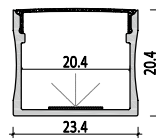

-OR

Accessories

Dimension

Installation steps

M2321

M3535

Accessories

Mini size Corner linear fixture