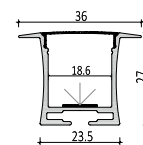

BY3627
pg132