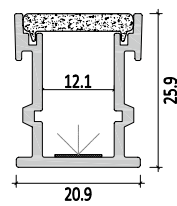

Medium size
Inground light fixture

D2711

Dimension

Installation steps

Accessories

D2126

Dimension

Installation steps