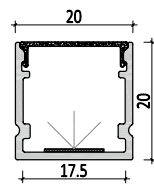

Installation steps

Accessories

Mini size
Surface-mounted linear fixture

M3626

Dimension

Installation steps

Accessories

Mini size Surface-mounted linear fixture

M2410

M2010

Dimension

Installation steps

-1

-2

-3

Accessories

Dimension

Installation steps

M2020

M3020

Accessories

Mini size Surface-mounted linear fixture

Dimension

Installation steps