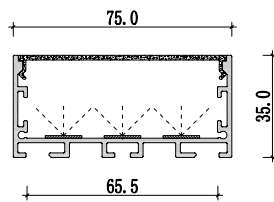

Dimension

Installation steps

Accessories