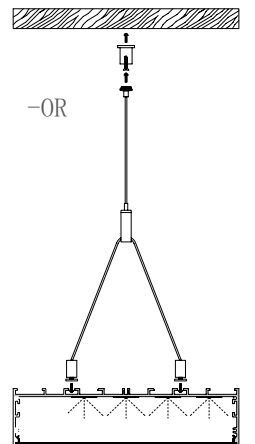

BM20050

Accessories