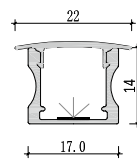

Dimension

Installation steps

Accessories

Y2215

Dimension

Installation steps

Accessories

Medium size
Underground aluminum profile