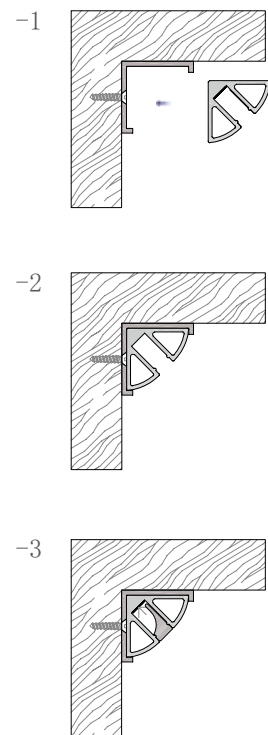

Y0709

M1313

Dimension

Installation steps

Y1609

Dimension

Installation steps

Medium size
Black color light fixture