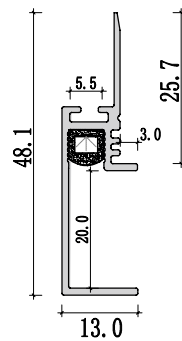

C6016

C8016

Dimension

Installation steps

Accessories

Large size
Skirting light fixture

Dimension

C4013