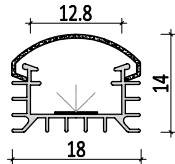

M1814
pg019