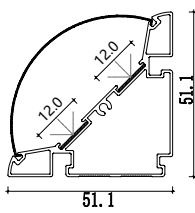

Dimension

Installation steps

Accessories

Large size
Corner linear fixture

M3030

BM5050

Dimension

Installation steps