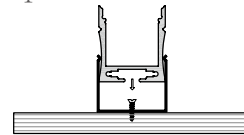

Installation steps

-1