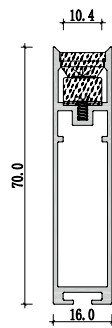

Dimension

Installation steps

BM6270

Accessories

241- L228mm

Dimension

Installation steps

BM1670