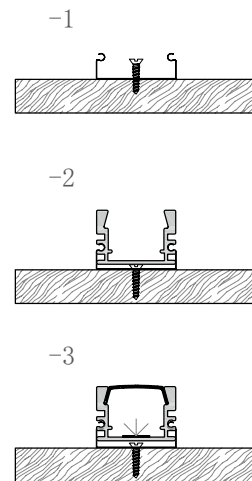

Dimension

Installation steps