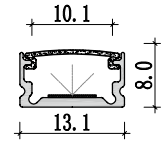

M1308
pg017