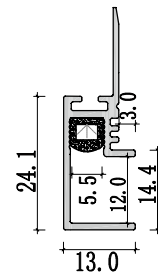

C6016

C8016

Dimension

Installation steps

Accessories

Large size
Skirting light fixture

Dimension

C4013