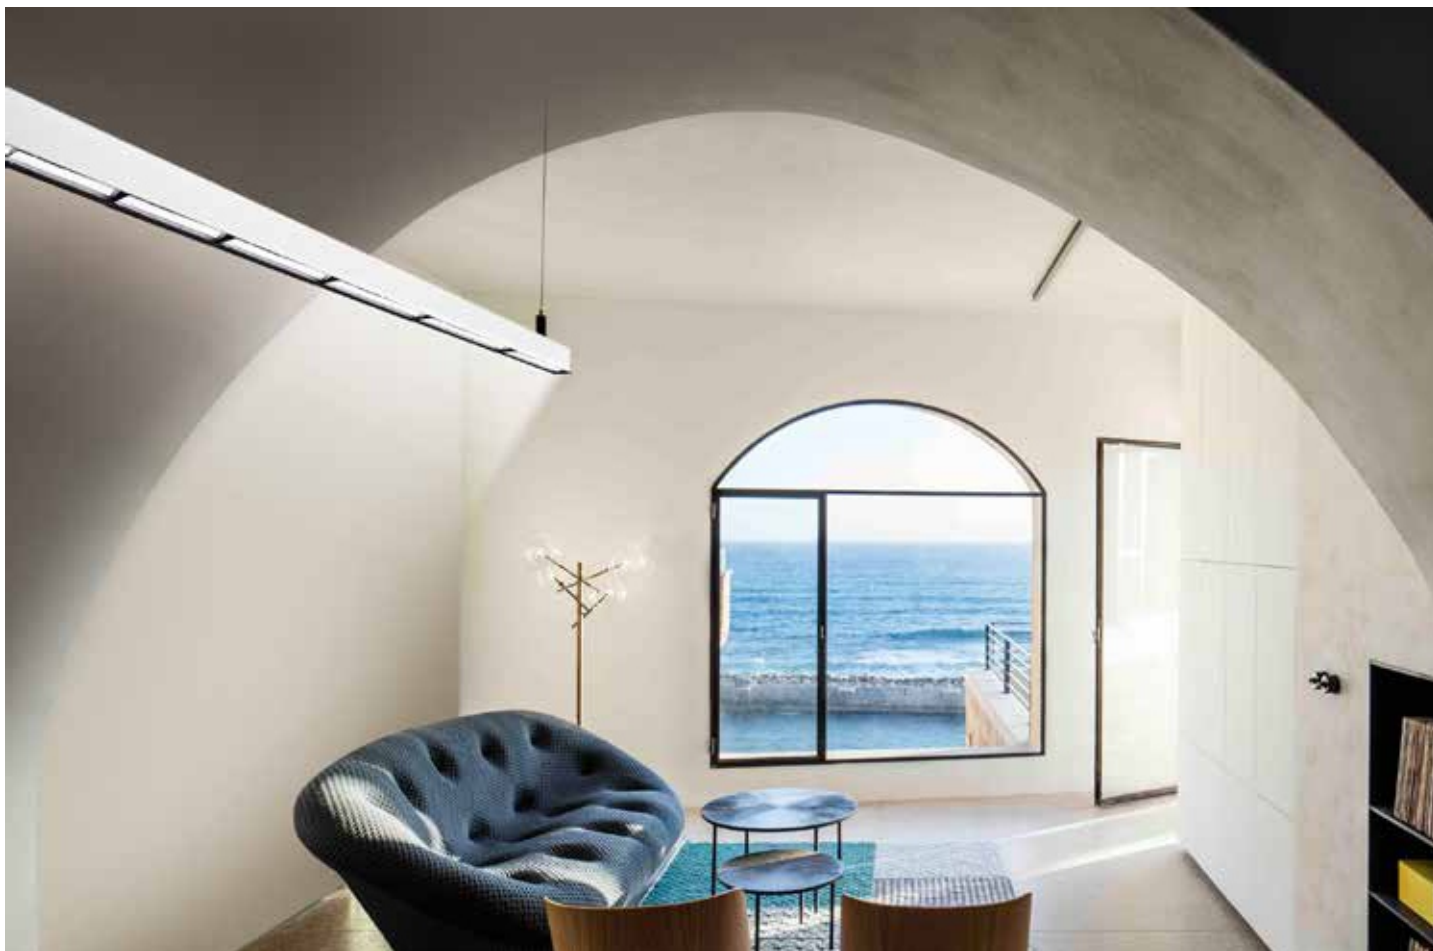

836 - L190mm

Dimension

WM3370

WM5580

Accessories

825 - L132.5mm 827- L236mm

Large size Anti-glare light fixture

Dimension