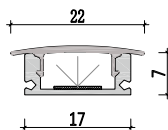

Y2207
pg071