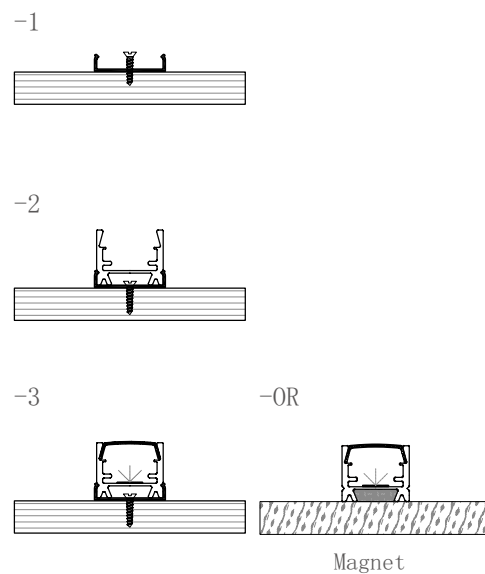

Accessories

Mini size
Surface-mounted linear fixture

M2109

Dimension

Installation steps

Accessories

M1513

Dimension

Installation steps

Accessories

Mini size
Surface-mounted linear fixture

M3626

Dimension

Installation steps

Accessories

Mini size Surface-mounted linear fixture