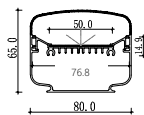

Dimension

Installation steps

S8065

Accessories

Large size Tri-proof light fixture

S6042

Dimension

Installation steps