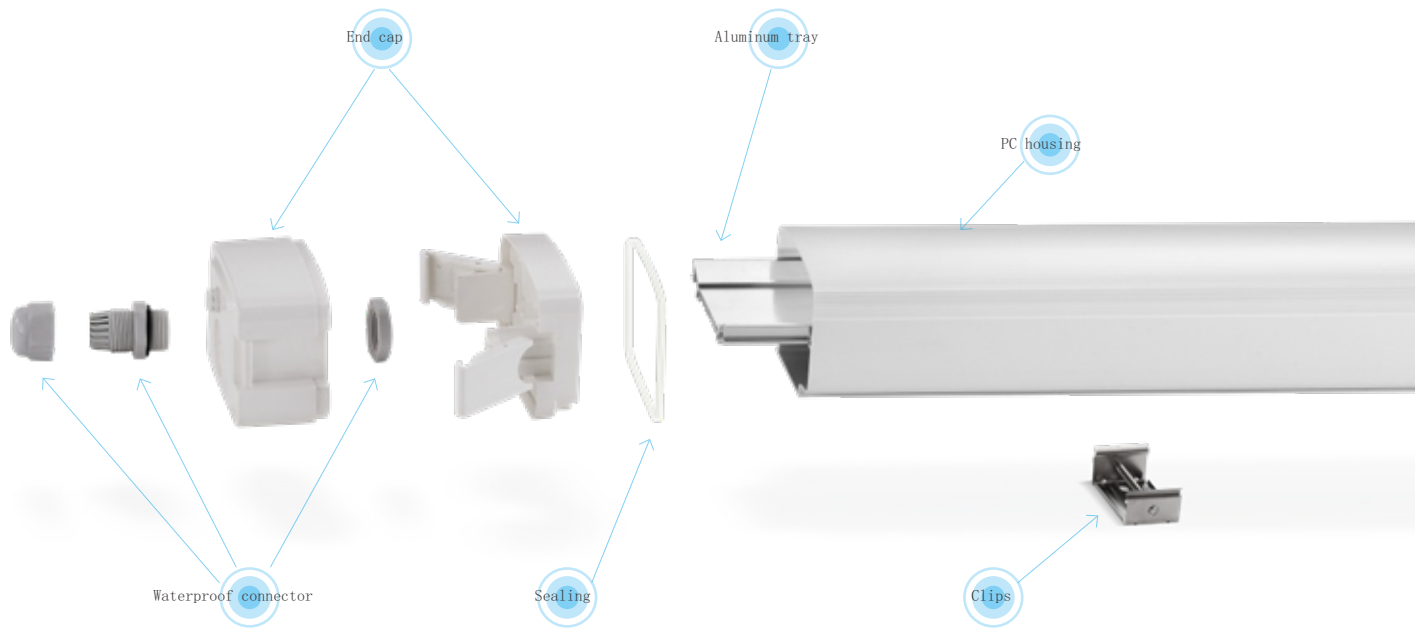

Dimension

Installation steps

S8065

Accessories

Large size Tri-proof light fixture

S6042

Dimension

Installation steps