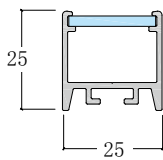

Dimension

M2525