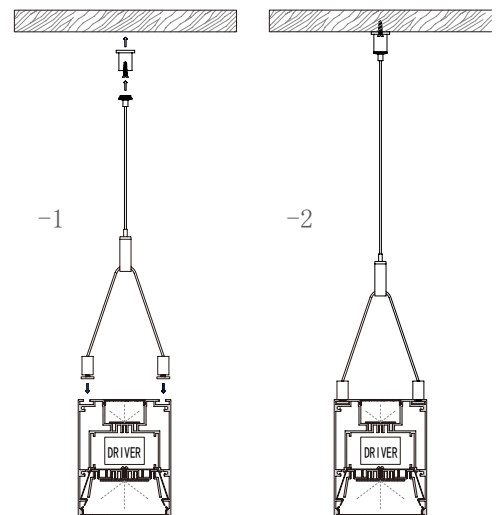

BM5090

Accessories

BM7595

Dimension

Installation steps

Accessories

Large size Suspended office lighting

Dimension