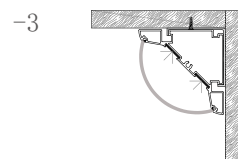

Dimension

Installation steps

Accessories

Large size
Corner linear fixture

M3030

BM5050

Dimension

Installation steps