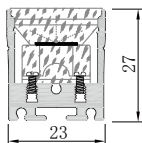

Dimension

Installation steps

Accessories

689 - L198mm

Large size Anti-glare light fixture

Dimension

BM2427

Installation steps