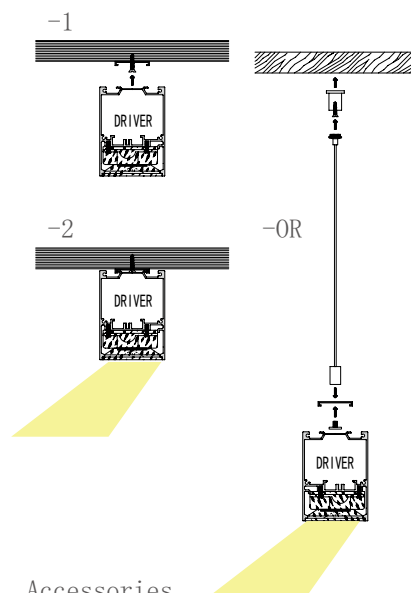

Dimension

Installation steps

BM5575