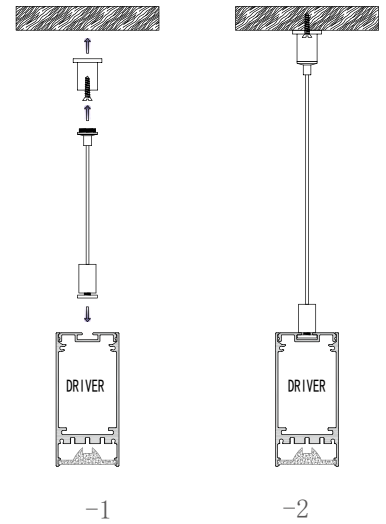

Installation steps

BM5575

Dimension

Installation steps

BM3370

Accessories

Large size
Anti-glare light fixture

BM5075