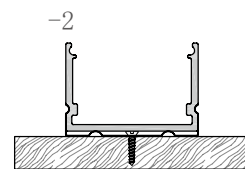

Dimension

Installation steps

M2020

M3020

Accessories

Mini size Surface-mounted linear fixture

Dimension

Installation steps