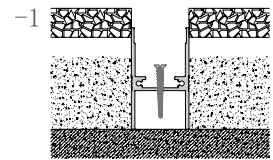

Accessories

Large size
Inground light fixture

Dimension

Installation steps

Accessories

D2544
D3052
D5052

Magnetic Linear Track Light System

Magnetic track light are available in different lengths, with the possibility of combining it with others, they eliminating the effect of interruption of light, in correspondence of the joint also in the corners.