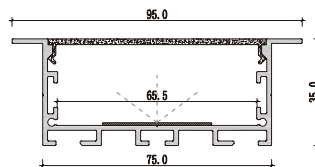

Large size Recessed office lighting

BY12035

Dimension

Installation steps

Accessories

Dimension

Installation steps

Accessories