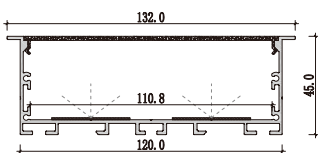

BY13245

Dimension

Installation steps

Accessories

Dimension

Installation steps

Accessories