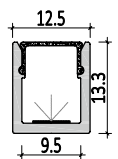

Mini size Surface-mounted linear fixture

Dimension

Installation steps

-1

-2

-3

Accessories

Dimension

Installation steps

-1

-2

-3

Accessories