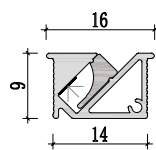

Y0709

M1313

Dimension

Installation steps

Y1609

Dimension

Installation steps

Medium size
Black color light fixture