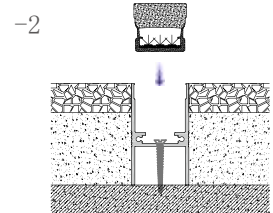

Accessories

Large size
Inground light fixture

Dimension

Installation steps

Accessories

D2544
D3052
D5052

Magnetic Linear Track Light System

Magnetic track light are available in different lengths, with the possibility of combining it with others, they eliminating the effect of interruption of light, in correspondence of the joint also in the corners.