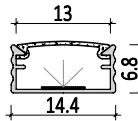

M1407
pg018