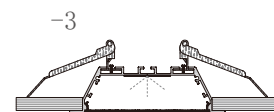

Large size Recessed office lighting

BY12035

Dimension

Installation steps

Accessories

Dimension

Installation steps

Accessories