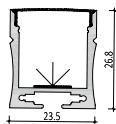

Dimension

Installation steps

M2020

M3020

Accessories

Mini size Surface-mounted linear fixture

Dimension

Installation steps