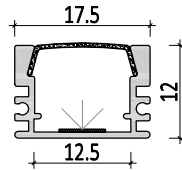

Medium size
Black color light fixture

M1712

Dimension

Installation steps

Dimension

Installation steps

Accessories