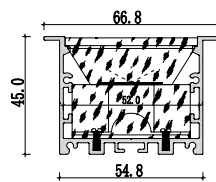

Dimension

Installation steps

Accessories