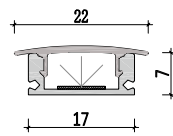

Dimension

Installation steps

Accessories

Y2215

Dimension

Installation steps

Accessories

Medium size
Underground aluminum profile