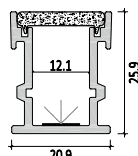

D2126
pg103