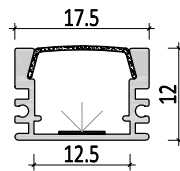

Mini size Surface-mounted linear fixture

Dimension

Installation steps

-1

-2

-3

Accessories