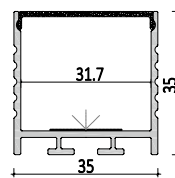

Dimension

Installation steps

M3535

Accessories