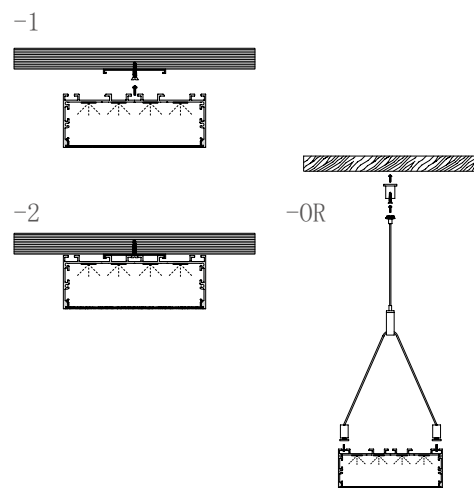

Dimension

Installation steps

BM10035