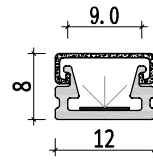

M1208
pg017