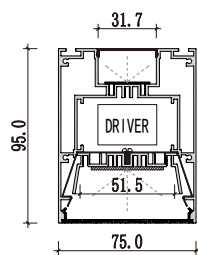

BM5090

Accessories

BM7595

Dimension

Installation steps

Accessories

Large size Suspended office lighting

Dimension