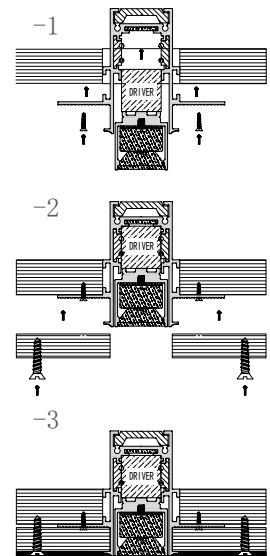

You can also add the controlling system to adjust the lighting such as Dali system.

Magnetic Linear Track Light System

C7052

Dimension

Installation steps

Accessories

Trimless type

Dimension