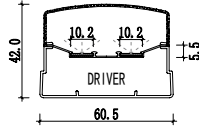

S6042
pg158