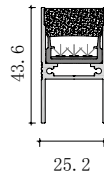

Accessories

Large size
Inground light fixture

Dimension

Installation steps

Accessories

D2544
D3052
D5052

Magnetic Linear Track Light System

Magnetic track light are available in different lengths, with the possibility of combining it with others, they eliminating the effect of interruption of light, in correspondence of the joint also in the corners.