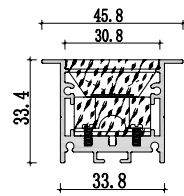

Dimension

Installation steps

Accessories