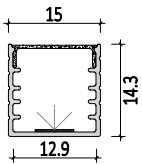

M1515
pg018