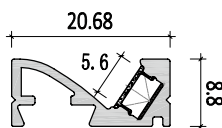

Accessories

Mini size
Surface-mounted linear fixture

M2109

Dimension

Installation steps

Accessories

M1513

Dimension