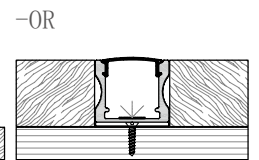

Installation steps

M1714

Accessories

Mini size Surface-mounted linear fixture

These Surface-mounted linear fixtures are our hot-selling products with a narrow, low profile. The 118-degree beam angle is ideal for a wide, even spread of light like in cove and wall-washing applications. They can create clean, modern linear designs for retail stores, commercial buildings and residential interiors. Some of them can also be used in conjunction with our tiltable stands. There are includes a choice of clear, frosted or milky diffuser. We also support customized product if you have a good idea.