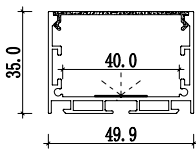

Dimension

Installation steps

Accessories