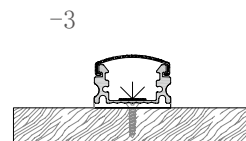

Installation steps