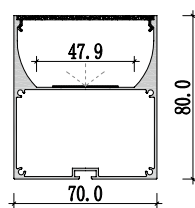

Large size Suspended office lighting

Dimension

Installation steps

-1

-2

-OR-

Accessories

Dimension

Installation steps

-1

-2

Accessories