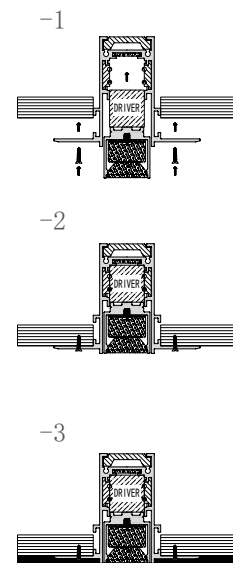

Installation steps

C7052