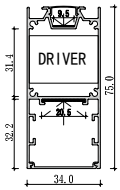

Suspended series / pg136~pg155

BM3475
pg137