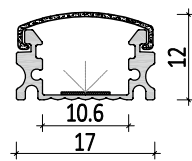

Dimension

Installation steps

Accessories

M1712

Dimension

Installation steps

Accessories