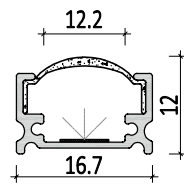

Dimension

Installation steps

Accessories

M1712

Dimension

Installation steps

Accessories