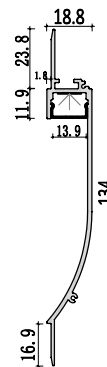

Dimension

Installation steps

Accessories