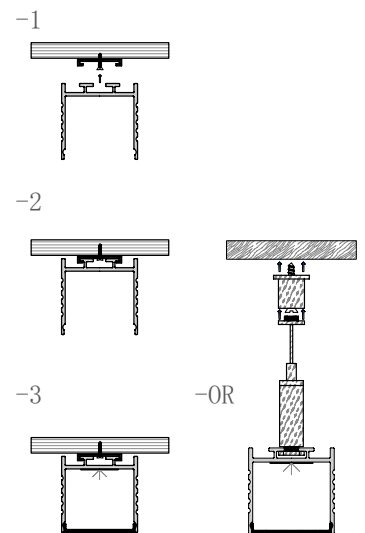

Dimension

Installation steps

M2020

M3020

Accessories

Mini size Surface-mounted linear fixture

Dimension

Installation steps

-1

-2

-OR

-OR

M2427

Accessories

Dimension

Installation steps

M3535

Accessories

Mini size Surface-mounted linear fixture

Dimension

Installation steps

M3030

-1

-2