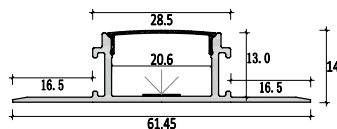

C4624

Dimension

Installation steps

Accessories

Medium size Trimless light fixture

Dimension

C6214

Installation steps