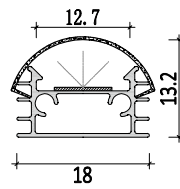

Dimension

Installation steps

-1

-2

-3

Accessories

M1513

Dimension

Installation steps

-1

-2

-3

Accessories

Mini size Surface-mounted linear fixture

Dimension

M1814

Installation steps

Accessories

M1506

M1707

Dimension

Installation steps

Accessories

Mini size Surface-mounted linear fixture