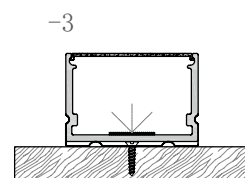

Dimension

Installation steps

M2020

M3020

Accessories

Mini size Surface-mounted linear fixture

Dimension

Installation steps