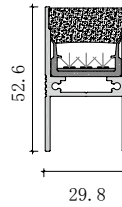

Accessories

Large size
Inground light fixture

Dimension

Installation steps

Accessories

D2544
D3052
D5052

Magnetic Linear Track Light System

Magnetic track light are available in different lengths, with the possibility of combining it with others, they eliminating the effect of interruption of light, in correspondence of the joint also in the corners.