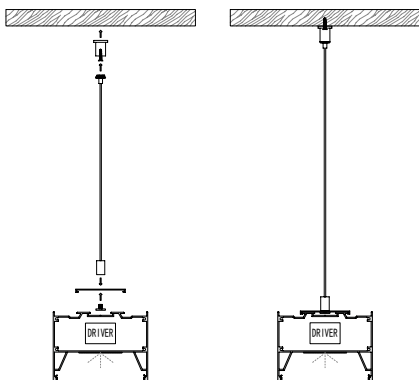

Accessories

184- L103mm

BY4633

BY6645

Dimension

Installation steps

Accessories

Large size Office lighting series Various installation options