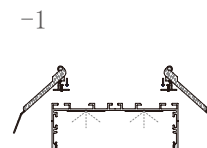

Large size Recessed office lighting

BY12035

Dimension

Installation steps

Accessories

Dimension

Installation steps

Accessories