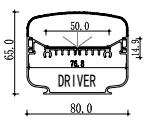

Tri-proof light series / pg156~pg159

S8065
pg157