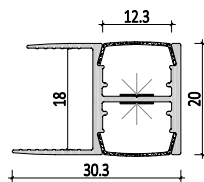

Dimension

Installation steps

Accessories

Large size
Corner linear fixture

M3030

BM5050

Dimension

Installation steps

Accessories

Large size Cabinet and furniture series

Dimension

Installation steps

M3020

Accessories

Mini size
Cabinet and furniture series

M2919