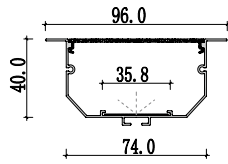

BY9640
pg153