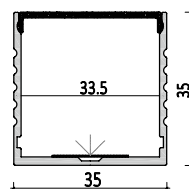

-OR

Accessories

Dimension

Installation steps

M2321

M3535

Accessories

Mini size Corner linear fixture