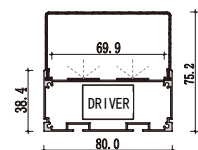

BM8075
pg149