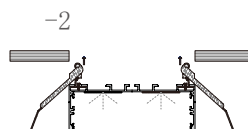

Installation steps