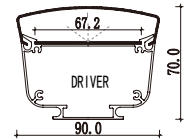

S9070
pg159