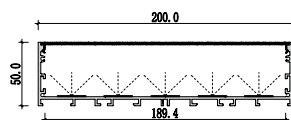

Dimension

Installation steps

Accessories