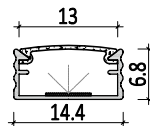

Mini size Surface-mounted linear fixture

Dimension

Installation steps

-1

-2

-3

Accessories

M1407

Dimension

Installation steps

-1

-2

-3

Accessories