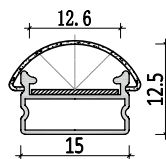

Dimension

Installation steps

-1

-2

-3

Accessories

M1513

Dimension

Installation steps

-1

-2

-3

Accessories

Mini size Surface-mounted linear fixture

Dimension

M1814