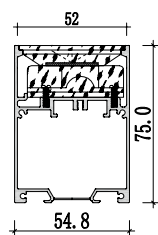

836 - L190mm

Dimension

WM3370

WM5580

Accessories

825 - L132.5mm 827- L236mm

Large size Anti-glare light fixture

Dimension