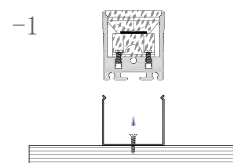

Dimension

Installation steps

Accessories

689 - L198mm

Large size Anti-glare light fixture

Dimension

BM2427

Installation steps