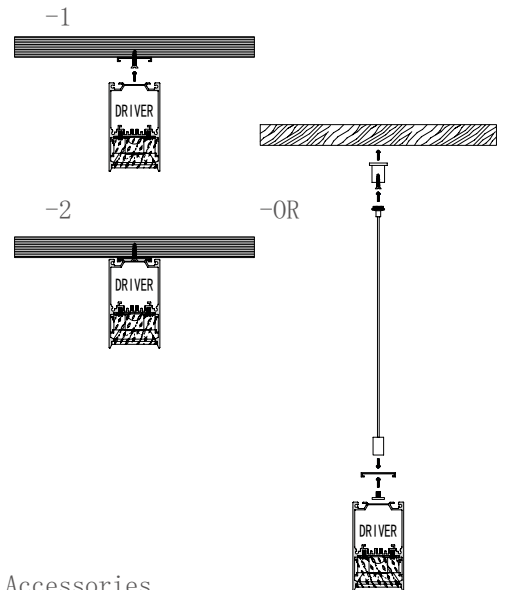

Large size
Anti-glare light fixture

UGR < 19
Anti-glare series

Large size Anti-glare light fixture

Dimension

BM4375

Installation steps

Accessories

836 - L190mm