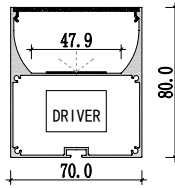

BM7080
pg138