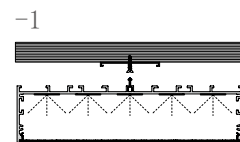

Dimension

Installation steps

BM20050

Accessories