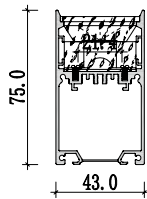

Large size Anti-glare light fixture

Dimension

Installation steps

Accessories