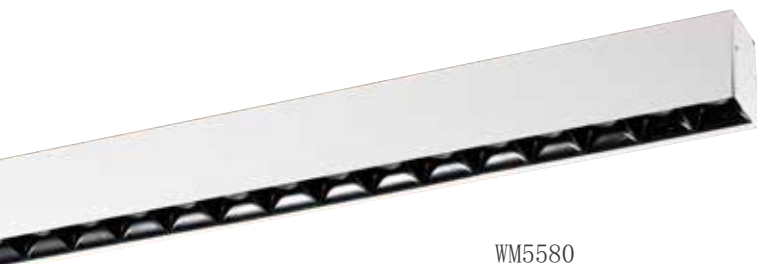

WM5580

Accessories