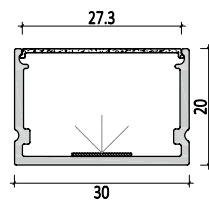

Installation steps

Accessories

Mini size
Surface-mounted linear fixture

M3626

Dimension

Installation steps

Accessories

Mini size Surface-mounted linear fixture

M2020

M3020

Dimension

Installation steps

Accessories

Mini size Surface-mounted linear fixture

Dimension

Installation steps