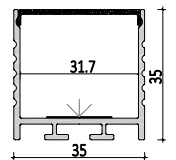

M3535
pg035