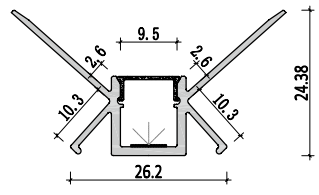

Dimension

Installation steps

Accessories

Medium size Trimless light fixture

Dimension

C6214

Installation steps

-1