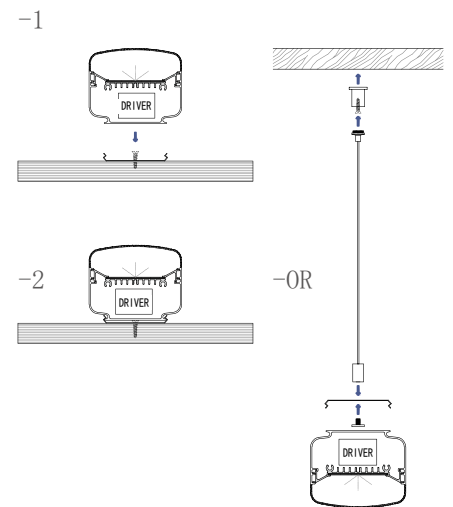

Dimension

Installation steps

S8065

Accessories

Large size Tri-proof light fixture

S6042

Dimension

Installation steps