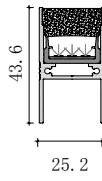

Accessories

Large size
Inground light fixture

Dimension

Installation steps

Accessories

D2544
D3052
D5052

Magnetic Linear Track Light System

Magnetic track light are available in different lengths, with the possibility of combining it with others, they eliminating the effect of interruption of light, in correspondence of the joint also in the corners.