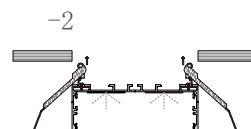

Installation steps