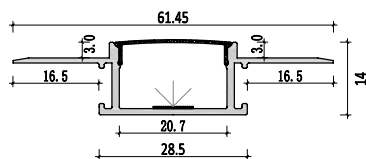

Dimension

Installation steps

Accessories

Medium size Trimless light fixture

Dimension

C6214

Installation steps

-1

-2

-3

Accessories

Dimension

C6214

Installation steps

-1

-2