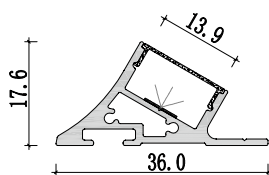

Medium size
Underground aluminum profile

Dimension

Installation steps

M3618

Accessories