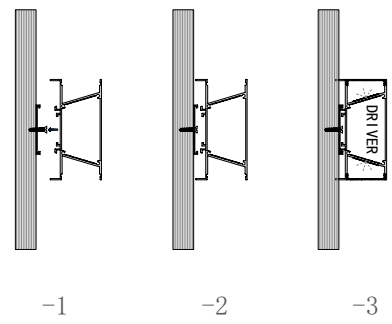

Dimension

Installation steps

Accessories