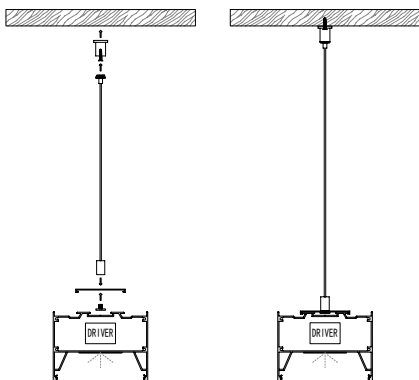

Accessories

184- L103mm

Dimension

Installation steps

Accessories

Large size Office lighting series Various installation options

- 1- Cord installed to profile & nail into the ceiling
- 2- Complete fixed

All items of us can be satisfied with combinations by you willing. There are various installation options (recessed and no trim, surface-mounted and suspended) and diffuse or concentrated glare-free light versions, to meet all your requirements.