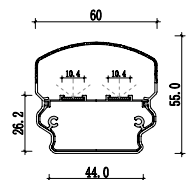

Large size Tri-proof light fixture

Dimension

Installation steps

Accessories

Dimension

Installation steps

Accessories