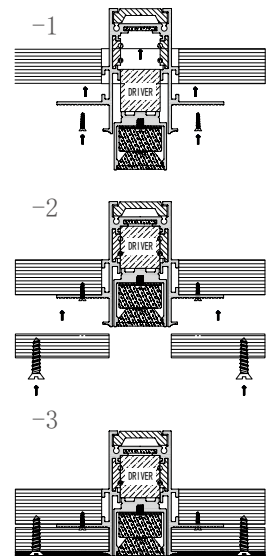

You can also add the controlling system to adjust the lighting such as Dali system.

Magnetic Linear Track Light System

C7052

Dimension

Installation steps

Accessories

Trimless type

Dimension