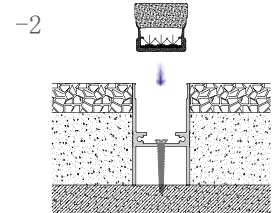

Accessories

Large size
Inground light fixture

Dimension

Installation steps

Accessories

D2544
D3052
D5052

Magnetic Linear Track Light System

Magnetic track light are available in different lengths, with the possibility of combining it with others, they eliminating the effect of interruption of light, in correspondence of the joint also in the corners.