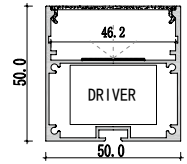

BM5050
pg139