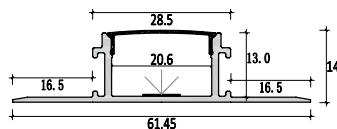

Dimension

Installation steps

Accessories

Medium size Trimless light fixture

Dimension

C6214

Installation steps

-1