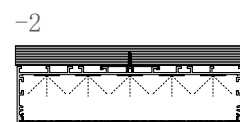

Dimension

Installation steps

BM20050

Accessories