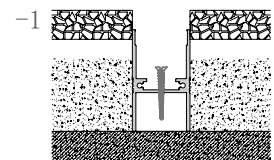

Accessories

Large size
Inground light fixture

Dimension

Installation steps

Accessories

D2544
D3052
D5052

Magnetic Linear Track Light System

Magnetic track light are available in different lengths, with the possibility of combining it with others, they eliminating the effect of interruption of light, in correspondence of the joint also in the corners.