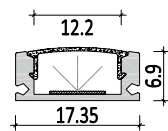

Dimension

Installation steps

Accessories