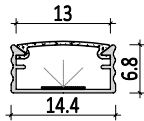

M1407
pg018