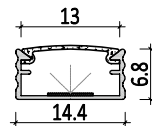

Mini size Surface-mounted linear fixture

M1515

Dimension

Installation steps

Accessories

M1407

Dimension

Installation steps