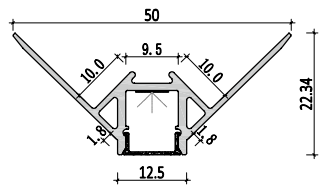

Dimension

Installation steps

Accessories

Dimension

Installation steps

Accessories