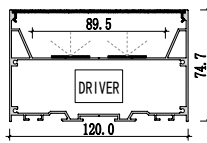

BM12075
pg141