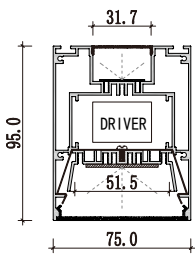

BM7595
pg143