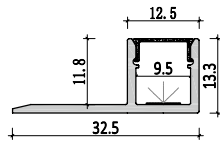

Accessories

Medium size Trimless light fixture

C3313

Dimension

Installation steps

Accessories

C5315

Dimension