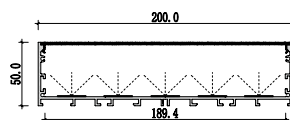

Dimension

Installation steps

Accessories