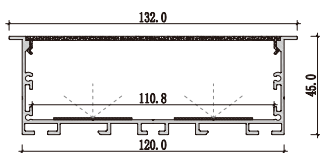

BY13245

Dimension

Installation steps

Accessories

Dimension

Installation steps

Accessories