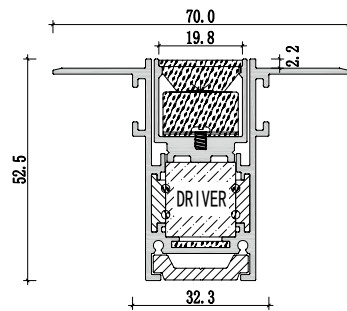

You can also add the controlling system to adjust the lighting such as Dali system.

Magnetic Linear Track Light System

C7052

Dimension

Installation steps

Accessories

Trimless type

Dimension