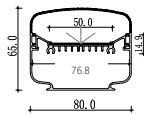

Dimension

Installation steps

S8065

Accessories

Large size Tri-proof light fixture

S6042

Dimension

Installation steps