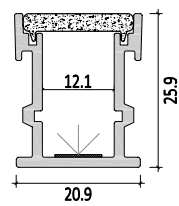

Medium size
Inground light fixture

D2711

Dimension

Installation steps

Accessories

D2126

Dimension

Installation steps