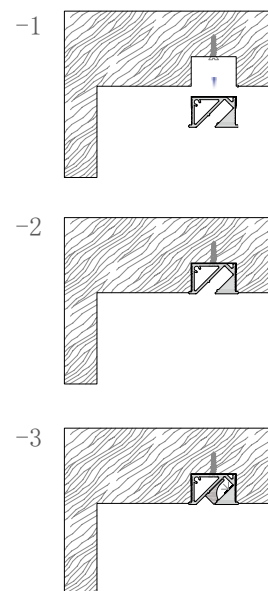

Y0709

M1313

Dimension

Installation steps

Y1609

Dimension

Installation steps

Medium size
Black color light fixture