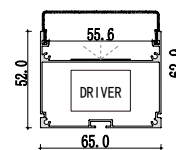

BM6565
pg148