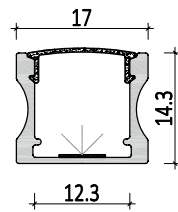

Accessories

Dimension

Installation steps

M1714

Accessories

Mini size Surface-mounted linear fixture

These Surface-mounted linear fixtures are our hot-selling products with a narrow, low profile. The 118-degree beam angle is ideal for a wide, even spread of light like in cove and wall-washing applications. They can create clean, modern linear designs for retail stores, commercial buildings and residential interiors. Some of them can also be used in conjunction with our tiltable stands. There are includes a choice of clear, frosted or milky diffuser. We also support customized product if you have a good idea.