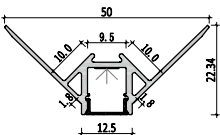

C5022
pg081