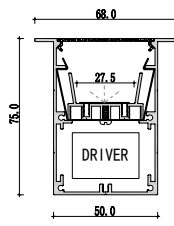

BY6875
pg145