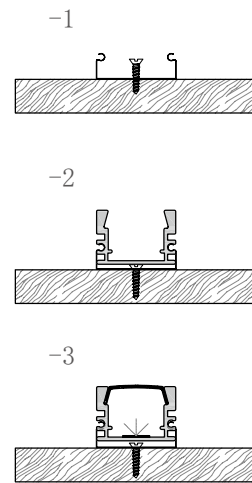

Dimension

Installation steps