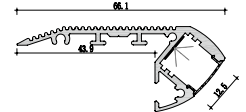

L6627
pg101