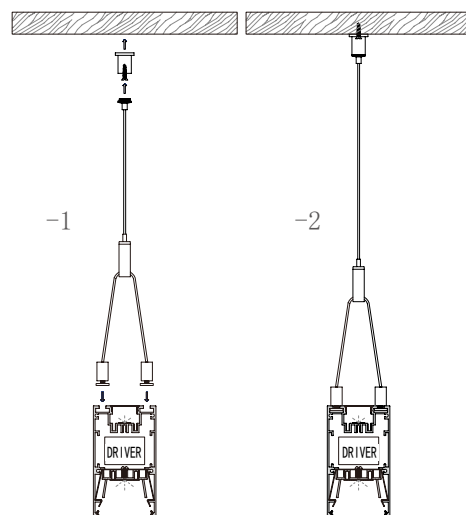

BM12075

BM15075

Dimension

Installation steps

Accessories

Large size Suspended office lighting

Dimension

Installation steps