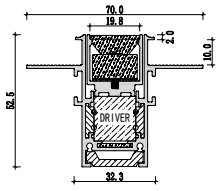

Magnetic track light and Anti-glare series / pg106~pg125

C7052
pg109