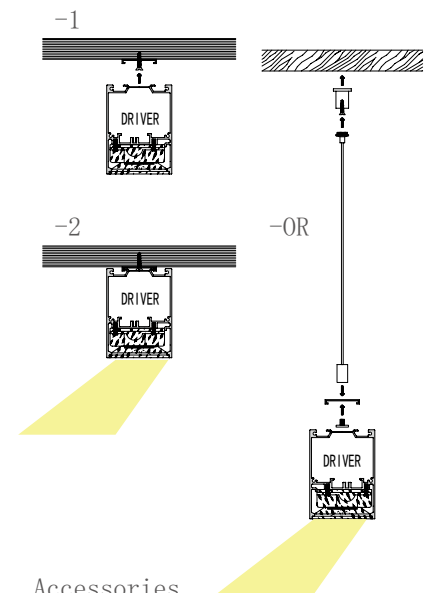

Dimension

Installation steps

BM5575