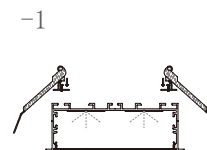

Large size Recessed office lighting

BY12035

Dimension

Installation steps

Accessories

Dimension

Installation steps

Accessories