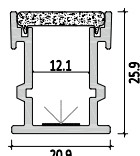

D2126
pg103