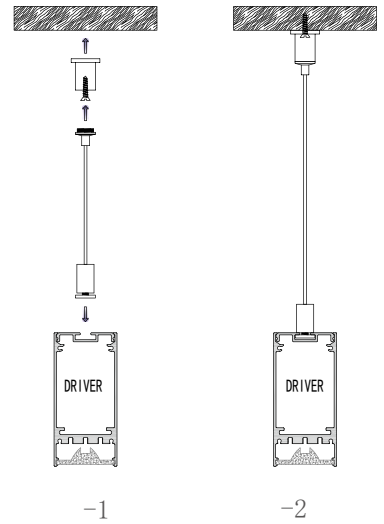

Installation steps

BM5575

Dimension

Installation steps

BM3370

Accessories

Large size
Anti-glare light fixture

BM5075