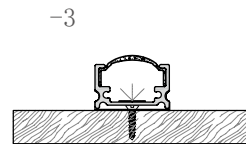

Installation steps