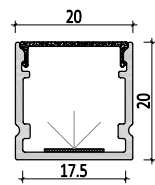

Installation steps

Accessories

Mini size
Surface-mounted linear fixture

M3626

Dimension

Installation steps

Accessories

Mini size Surface-mounted linear fixture

M2410

M2010

Dimension

Installation steps

-1

-2

-3

Accessories

M2020

M3020

Dimension

Installation steps

Accessories

Mini size Surface-mounted linear fixture

Dimension

Installation steps