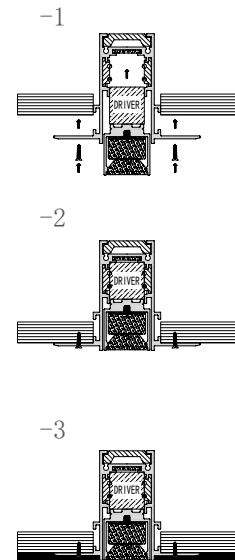

Installation steps

C7052