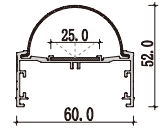

BM6052
pg152