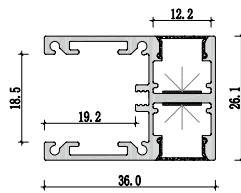

Accessories

Mini size
Surface-mounted linear fixture

M2109

Dimension

Installation steps

Accessories

M1513

Dimension

Installation steps

Accessories

Mini size
Surface-mounted linear fixture

M3626

Dimension

Installation steps

Accessories

Mini size Surface-mounted linear fixture