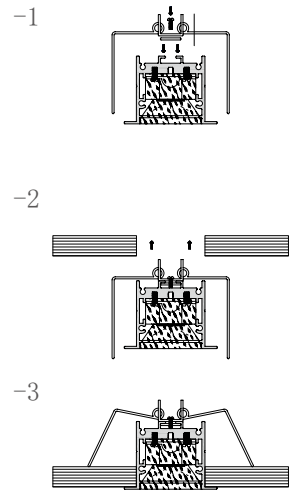

Accessories

184- L103mm

Dimension

Installation steps

Accessories

Large size Office lighting series Various installation options

- 1- Cord installed to profile & nail into the ceiling
- 2- Complete fixed

All items of us can be satisfied with combinations by you willing. There are various installation options (recessed and no trim, surface-mounted and suspended) and diffuse or concentrated glare-free light versions, to meet all your requirements.