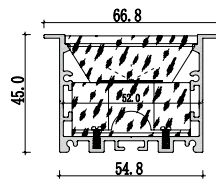

Dimension

Installation steps

Accessories