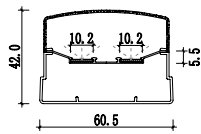

Dimension

Installation steps

S8065

Accessories

Large size Tri-proof light fixture

S6042

Dimension

Installation steps