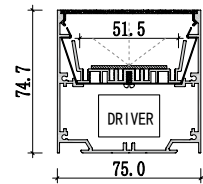

BM7575
pg146