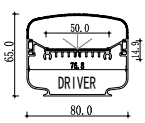

Tri-proof light series / pg156~pg159

S8065
pg157