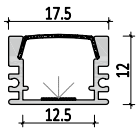

Black color series / pg094~pg099

M1712
pg098