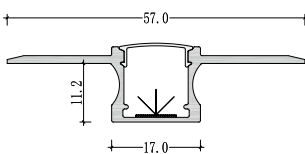

Medium size Trimless light fixture

Dimension

Installation steps

Accessories

Dimension

Installation steps

Accessories