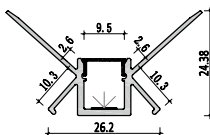

C4624
pg081