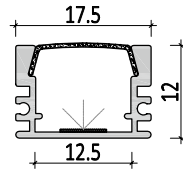

Medium size
Black color light fixture

M1712

Dimension

Installation steps

Dimension

Installation steps

Accessories