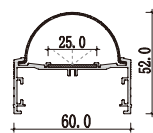

Dimension

BM6052