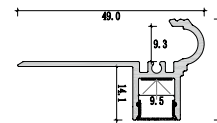

L4926
pg100