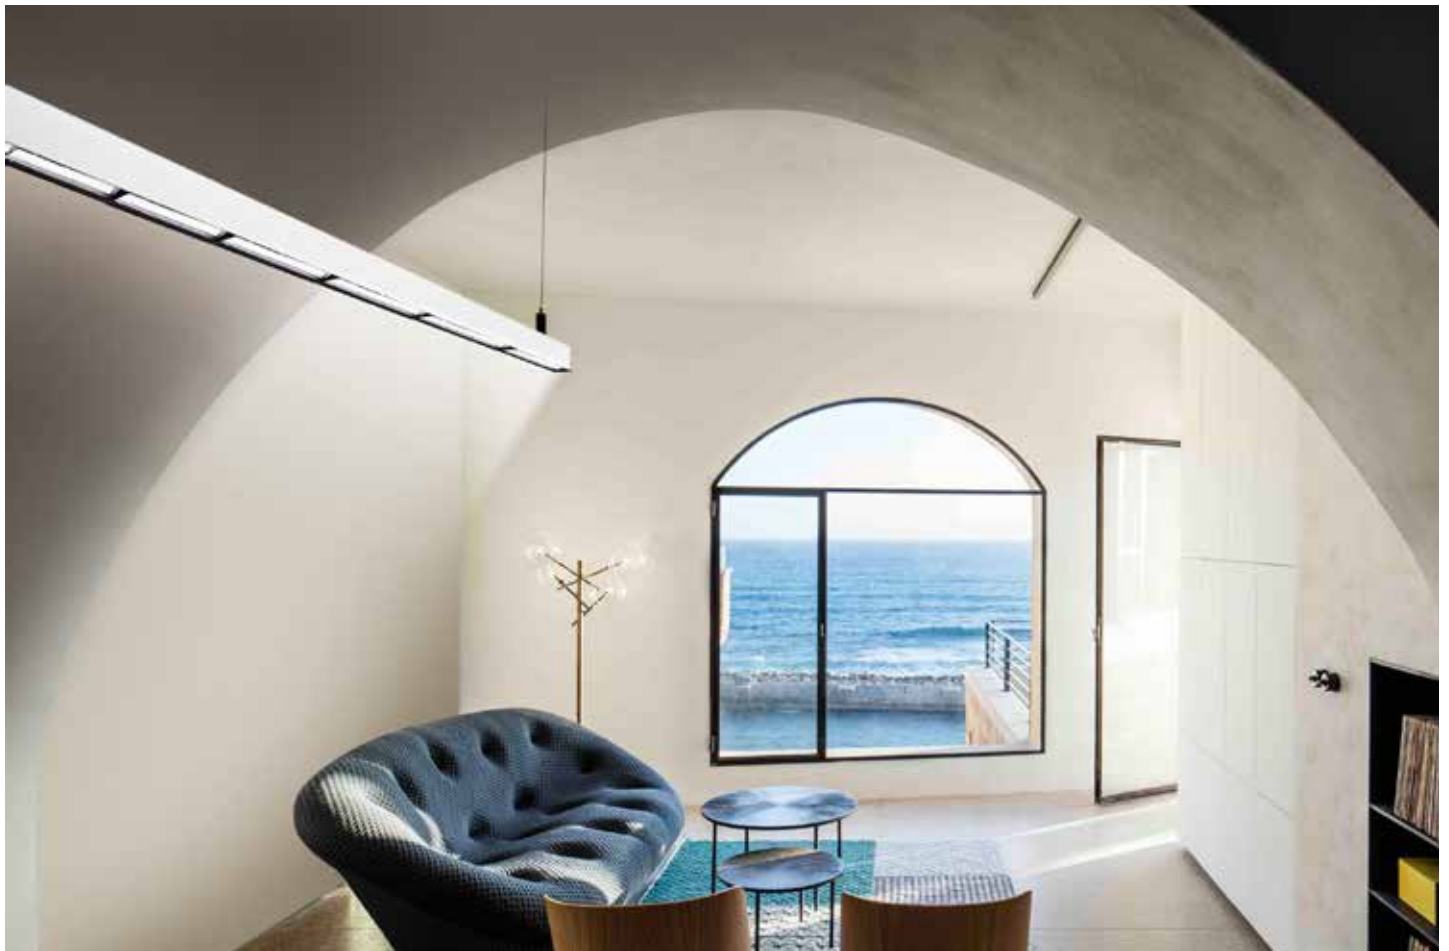

Large size Anti-glare light fixture