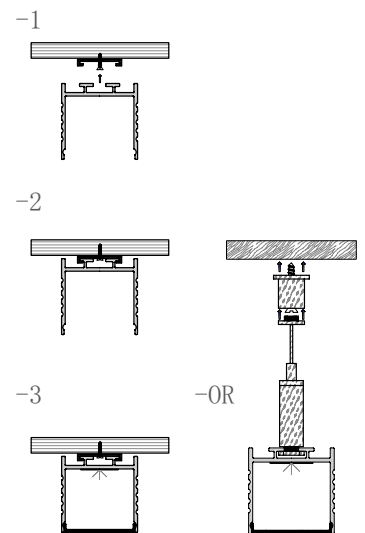

M2020

M3020

Dimension

Installation steps

Accessories

Mini size Surface-mounted linear fixture

Dimension

Installation steps

M2427

Accessories

Dimension

Installation steps

M3535

Accessories

Mini size Surface-mounted linear fixture

Dimension