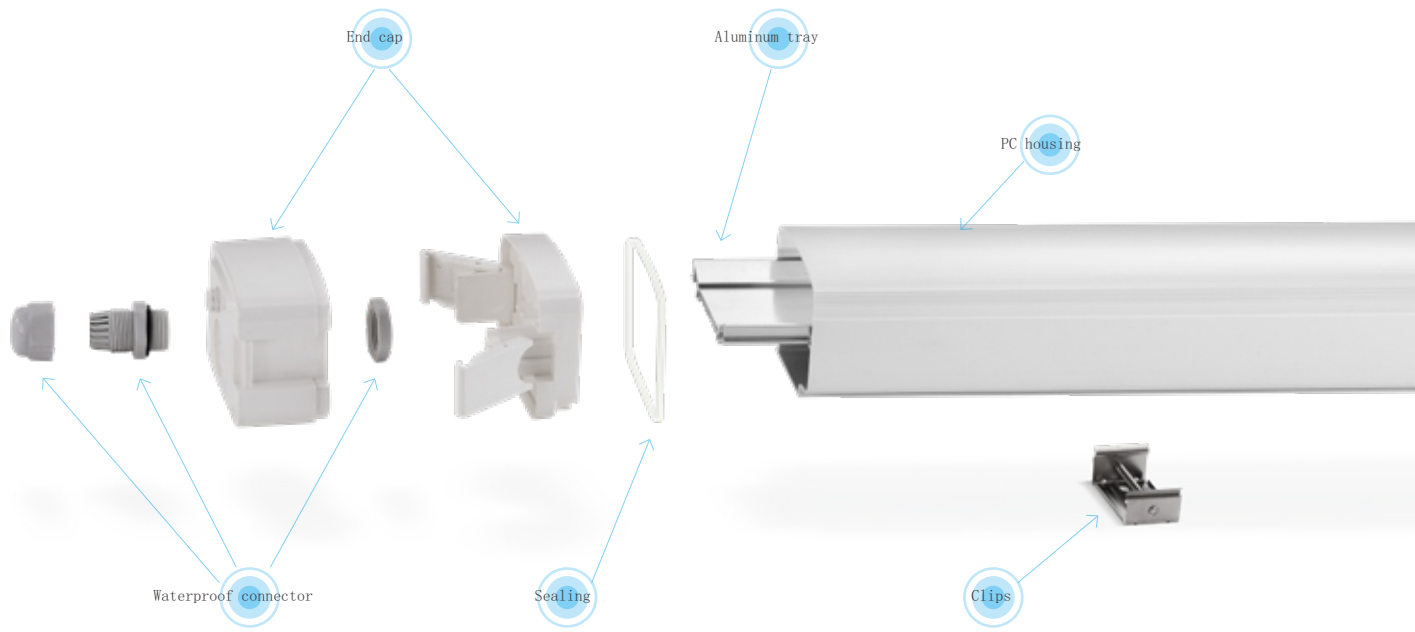

Dimension

Installation steps

S8065

Accessories

Large size Tri-proof light fixture

S6042

Dimension

Installation steps