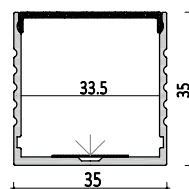

Dimension

Installation steps

Accessories