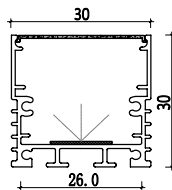

Mini size Surface-mounted linear fixture

Dimension

Installation steps

-1

-2

-OR

Accessories