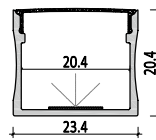

Dimension

Installation steps

M2321

M3535

Accessories