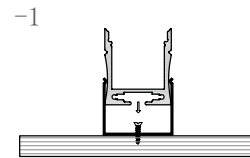

M2020

M3020

Dimension

Installation steps

Accessories

Mini size Surface-mounted linear fixture

Dimension

Installation steps