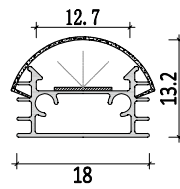

Mini size Surface-mounted linear fixture

Dimension

Installation steps

Accessories