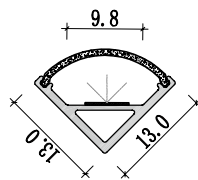

Dimension

Installation steps

Accessories