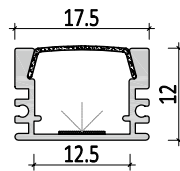

Mini size Surface-mounted linear fixture

Dimension

Installation steps

-1

-2

-3

M1712

Accessories