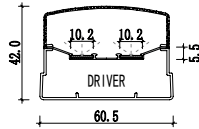

S6042
pg158