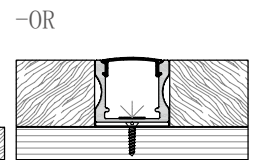

Accessories

Dimension

Installation steps

M1714

Accessories

Mini size Surface-mounted linear fixture

These Surface-mounted linear fixtures are our hot-selling products with a narrow, low profile. The 118-degree beam angle is ideal for a wide, even spread of light like in cove and wall-washing applications. They can create clean, modern linear designs for retail stores, commercial buildings and residential interiors. Some of them can also be used in conjunction with our tiltable stands. There are includes a choice of clear, frosted or milky diffuser. We also support customized product if you have a good idea.