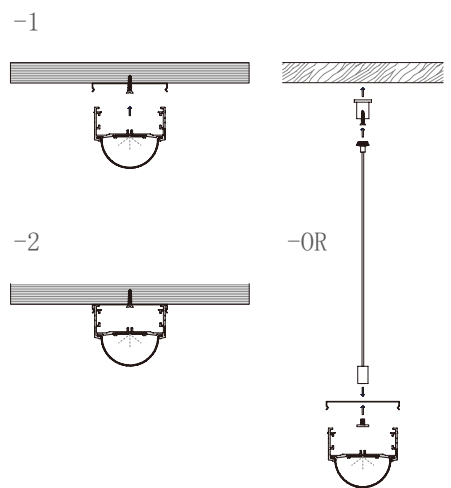

Installation steps