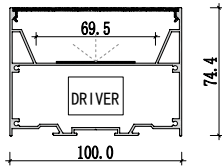

BM10075
pg140