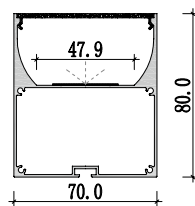

Large size Suspended office lighting

Dimension

Installation steps

-1

-2

-OR-

Accessories

Dimension

Installation steps

-1

-2

Accessories