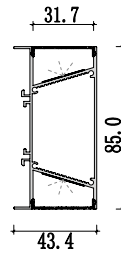

Dimension

Installation steps

Accessories