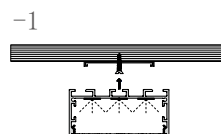

1- Clip installed to profile

2- Push into the slot

3- Complete fixed

Large size
Surface mounted office lighting

BM5035

BM7535

Dimension

Installation steps