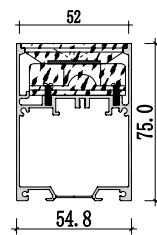

836 - L190mm

Dimension

WM3370

WM5580

Accessories

825 - L132.5mm 827 - L236mm

Large size Anti-glare light fixture

Dimension