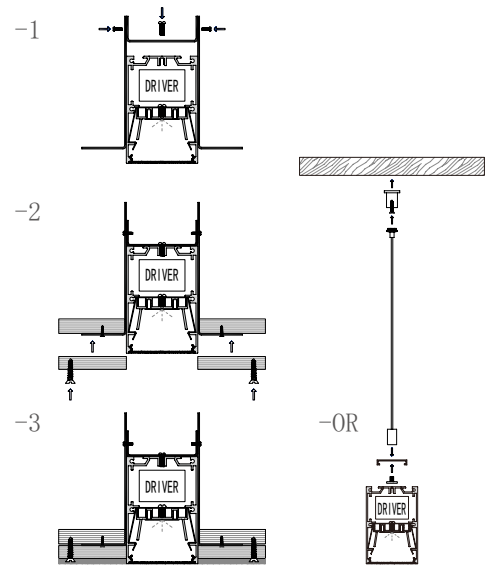

Dimension

Installation steps

BM5075