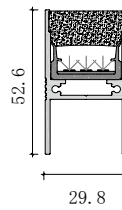

Accessories

Large size
Inground light fixture

Dimension

Installation steps

Accessories

D2544
D3052
D5052

Magnetic Linear Track Light System

Magnetic track light are available in different lengths, with the possibility of combining it with others, they eliminating the effect of interruption of light, in correspondence of the joint also in the corners.