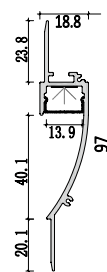

Dimension

Installation steps

Accessories