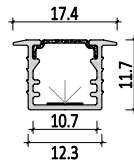

Y1712
pg099