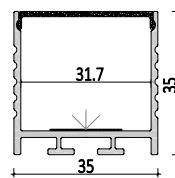

M2020

M3020

Dimension

Installation steps

Accessories

Mini size Surface-mounted linear fixture

Dimension

Installation steps

M2427

Accessories

Dimension

Installation steps

M3535

Accessories

Mini size Surface-mounted linear fixture

Dimension