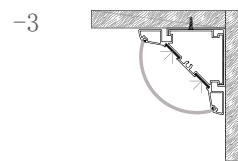

Dimension

Installation steps

Accessories

Large size
Corner linear fixture

M3030

BM5050

Dimension

Installation steps