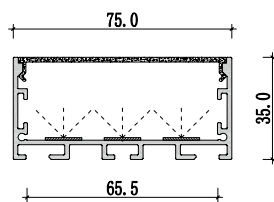

1- Clip installed to profile

2- Push into the slot

3- Complete fixed

Large size
Surface mounted office lighting

BM5035

BM7535

Dimension

Installation steps