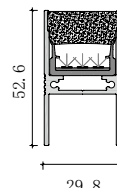

D3052
pg105