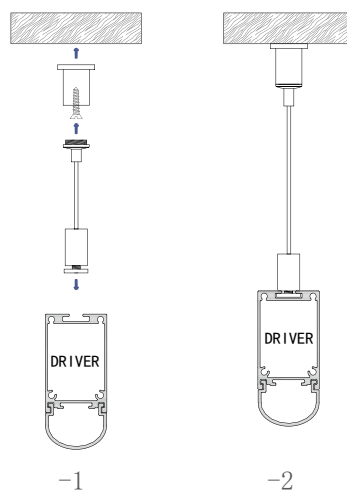

Dimension

Installation steps

Accessories

Large size Suspended office lighting

Dimension

Installation steps

BM2555

Accessories