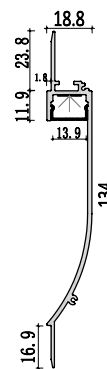

Dimension

Installation steps

Accessories