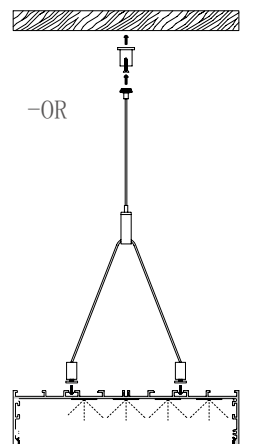

BM20050

Accessories