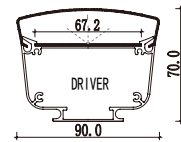

S9070
pg159