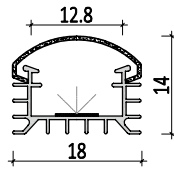

Dimension

Installation steps

-1

-2

-3

Accessories

Dimension

Installation steps

-1

-2

-3

Accessories