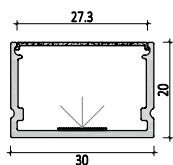

M3020
pg033