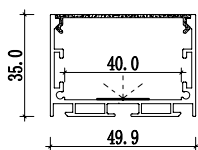

Dimension

Installation steps

Accessories