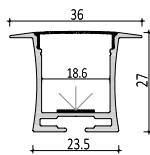

Large size Recessed office lighting

Dimension

Installation steps

BY3627

-1

-2

-3

Accessories