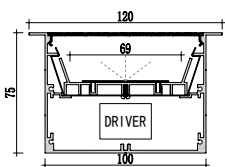

BY12075
pg147