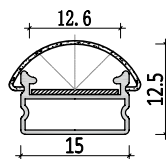

Mini size Surface-mounted linear fixture

M1515

Dimension

Installation steps

Accessories

M1407

Dimension

Installation steps

Accessories

M1814

Dimension

Installation steps

-1

-2

-3

Accessories

M1513

Dimension

Installation steps

-1

-2

-3

Accessories

Mini size Surface-mounted linear fixture