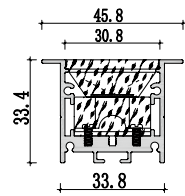

Dimension

Installation steps

Accessories