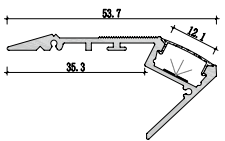

Stairs and inground light series / pg100~pg105

L5425
pg101