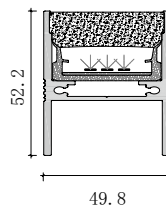

Accessories

Large size
Inground light fixture

Dimension

Installation steps

Accessories

D2544
D3052
D5052

Magnetic Linear Track Light System

Magnetic track light are available in different lengths, with the possibility of combining it with others, they eliminating the effect of interruption of light, in correspondence of the joint also in the corners.